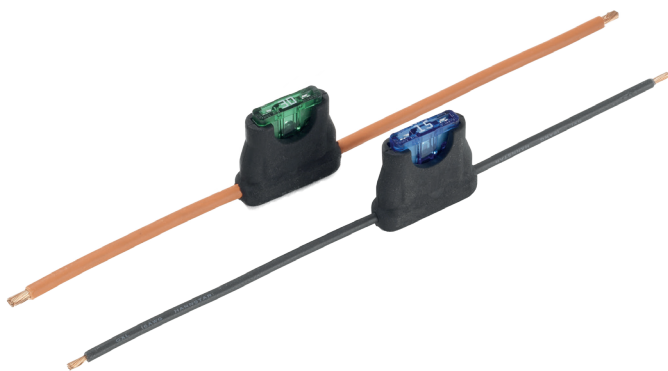

# FHA SERIES IN-LINE ATO FUSE HOLDERS

RoHS

## Description

FHA Series In-line ATO Fuse Holders are designed for versatile application of automotive fusing. Use with ATO® Fuse 1 to 20 amps (standard duty) or 25-30A (Heavy Duty). Supplied with two 4" GXL wire leads for easy in-line installation.

### ATO Fuse

32V DC Fast Acting Automotive Blade Fuse

## Features and Benefits

- Standard and Heavy Duty - 4" GXL wire leads on either side for in-line installation
- Glow Series - 4" UL 1015 wire leads
- Black TPV body for heat and flame resistance