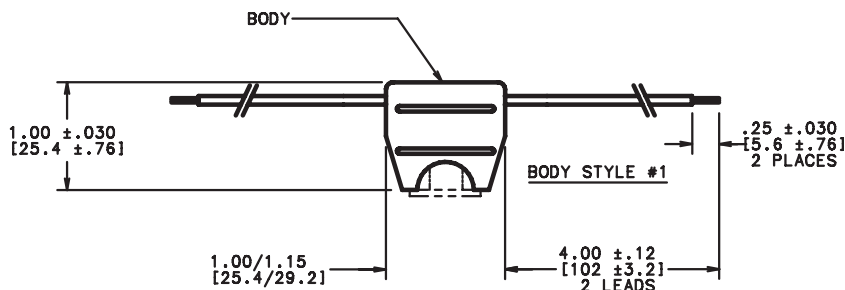

## Features and Benefits

- Standard and Heavy Duty - 4" GXL wire leads on either side for in-line installation
- Glow Series - 4" UL 1015 wire leads
- Black TPV body for heat and flame resistance

## Dimension in MM