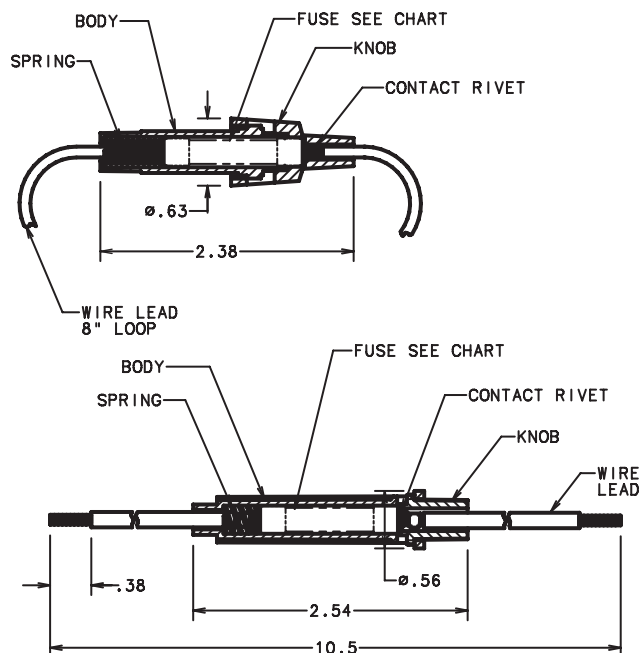

## Features and Benefits

- Standard Duty - 8" looped UL 1015 wire leads for cut and install in-line installation
- Heavy Duty - Two 4" GXL wire leads for easy in-line installation
- Accepts SFE, AGA, AGC, AGW, and AGX Series Glass Fuses
- Spring-loaded twist-lock body for easy fuse installation and replacement
- Weather resistant nylon body

## Dimension in MM