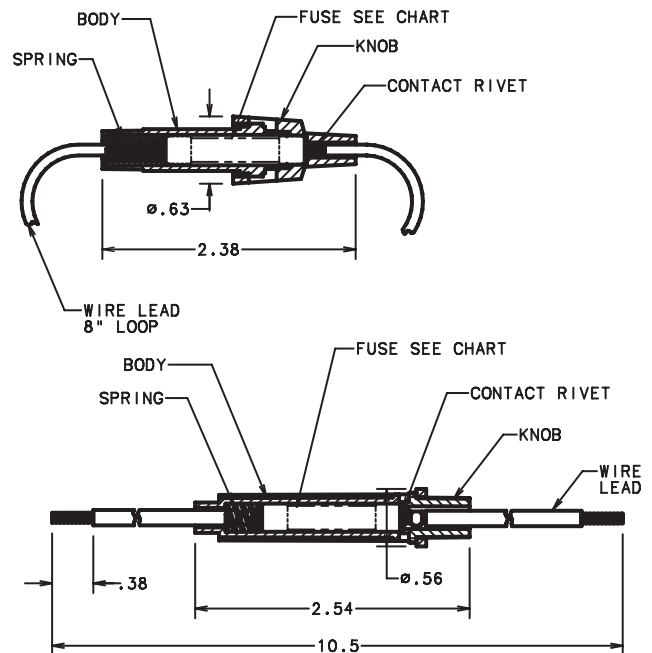

Dimension in MM