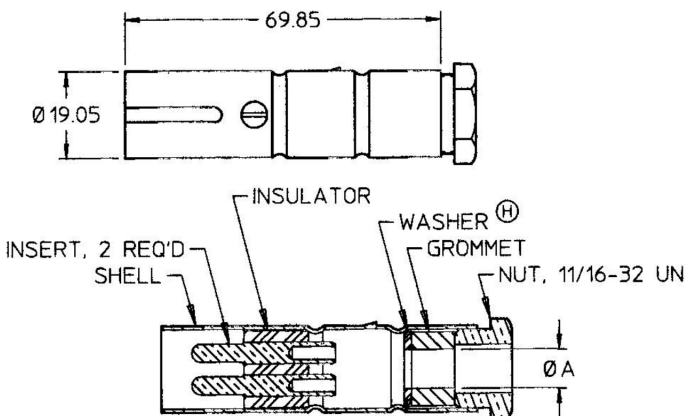

Web Resources

Download 2D print and technical resources at: littelfuse.com/FarmEquipmentConnectors

Ordering Information

PART NUMBERS	DESCRIPTION	AMPERAGE	VOLTAGE RATING	POLES	HOUSING	MOUNTING	CONNECTIONS
1282 *	2-Pole Bracketed Socket Farm Equipment Connector Assembly	20A	12V/24V	2 Pole	Plated Steel	Bracket	Two 8-32 SEMS Brass Screws
1283-325 *	2-Pole Plug Farm Equipment Connector Assembly	20A	12/V/24V	2 Pole	Plated Brass	None	Threaded cable grip

Features and Benefits

- Protective, doored sockets to protect terminals from debris and contaminants
- Individual pins for specific electrical function assignment
- Rugged, proven, round pin design
- Rugged, round plated steel housings for compact design
- Breakaway, polarized connectors that automatically releases at ~20 lbs pull

Specifications Overview

Pole: 2 Pole
Amperage: 20A
Voltage Rating: 12V/24V DC

Dimensions in mm

* Dimensions shows for 1283, Dimensions may vary per part number

X-ON Electronics

Largest Supplier of Electrical and Electronic Components