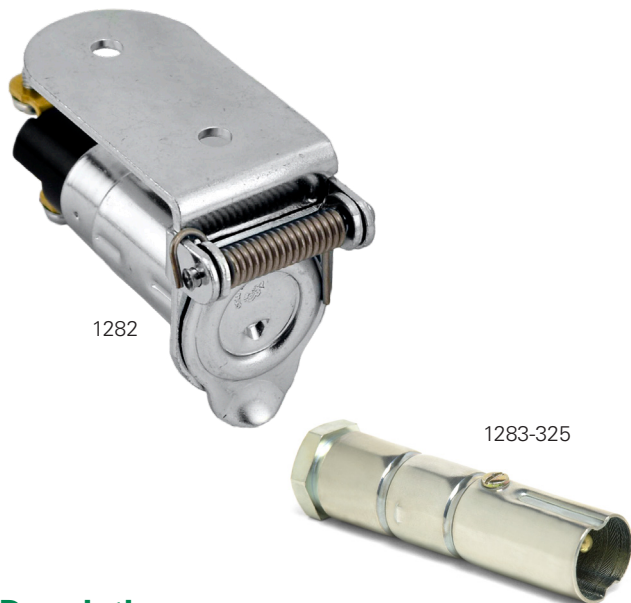

FARM EQUIPMENT CONNECTORS

20A • 12V DC • 2-Pole

Description

Littelfuse 2-Pole Farm Equipment Connectors are used to provide power to farm equipment with 12V and 24V electrical systems.

Applications

- Power to Farm Equipment
- Power to Auxiliary Equipment

Web Resources

Download 2D print and technical resources at: littelfuse.com/FarmEquipmentConnectors

Ordering Information

PART NUMBERS	DESCRIPTION	AMPERAGE	VOLTAGE RATING	POLES	HOUSING	MOUNTING	CONNECTIONS
1282 *	2-Pole Bracketed Socket Farm Equipment Connector Assembly	20A	12V/24V	2 Pole	Plated Steel	Bracket	Two 8-32 SEMS Brass Screws
1283-325 *	2-Pole Plug Farm Equipment Connector Assembly	20A	12/V/24V	2 Pole	Plated Brass	None	Threaded cable grip

Features and Benefits

- Protective, doored sockets to protect terminals from debris and contaminants
- Individual pins for specific electrical function assignment
- Rugged, proven, round pin design
- Rugged, round plated steel housings for compact design
- Breakaway, polarized connectors that automatically releases at ~20 lbs pull

Specifications Overview

Pole: 2 Pole
Amperage: 20A
Voltage Rating: 12V/24V DC

Dimensions in mm

* Dimensions shows for 1283, Dimensions may vary per part number

X-ON Electronics

Largest Supplier of Electrical and Electronic Components