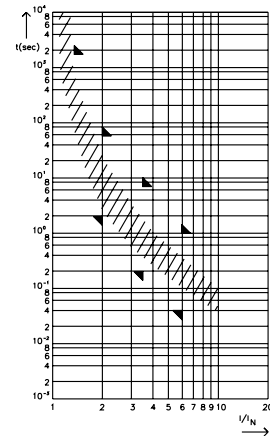

Pre-arcing Time - limits / Schmelzeit-Grenzwerte DIN

FI = 1.43 (max. operating current :
0.7 x I_{rat} at 23°C)

Time-Current Characteristics / Schmelzeit-Grenzwerte

% of Rating % des Nennstromes	Opening Time Min / Max (s) Schmelzcharakteristik Min / Max (s)
110	360,000 s / -
135	- / 1,800 s
200	2 s / 60 s
350	0.20 s / 7 s
600	0.040 s / 1 s

Part Number Artikel-Nr.	Current Rating Nennstrom	Housing Color Kennfarbe	Typ. Voltage Drop Typ. Spannungsfall	Cold Resistance Kaltwiderstand	I²t
166.6885.5201	20 A	Yellow	120 mV	4.50 mΩ	2,160 A²s
166.6885.5301	30 A	Green	160 mV	3.00 mΩ	4,950 A²s
166.6885.5401	40 A	Orange	110 mV	1.65 mΩ	12,800 A²s
166.6885.5501	50 A	Red	100 mV	1.20 mΩ	25,500 A²s

Corresponding holder see Section "Fuse Holders."