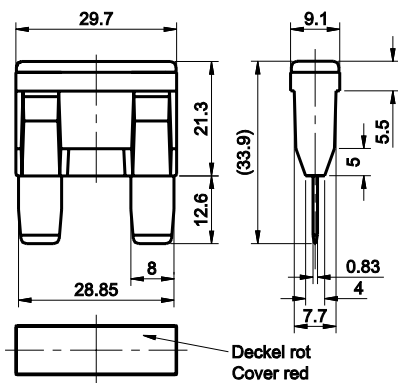

## Specifications

UL 248 Special Purpose Fuses  
cULus Recognized: File No. E211637\

- Insulating body:** Out of thermoplastic (UL 94-V0, heat-resistant)
- Cover:** Out of thermoplastic (UL 94-V0, heat-resistant)  
Red, not transparent
- Terminals:** Blade contacts  
Copper alloy, gal. Sn  
Edge-protected
- Interrupting Rating:** 1000 A @80 VDC
- Packaging:**

Series	Pack Size
166.6885.5xx1	10

Blade Fuses

The FK3-80 is a MAXI style fuse rated at 80V, featuring three piece design with copper contacts for excellent reliability in harsh environment conditions and low voltage drop. Current ratings 20A thru 50A. Filled with arc-quenching material.

### Dimensions in mm / Maße in mm