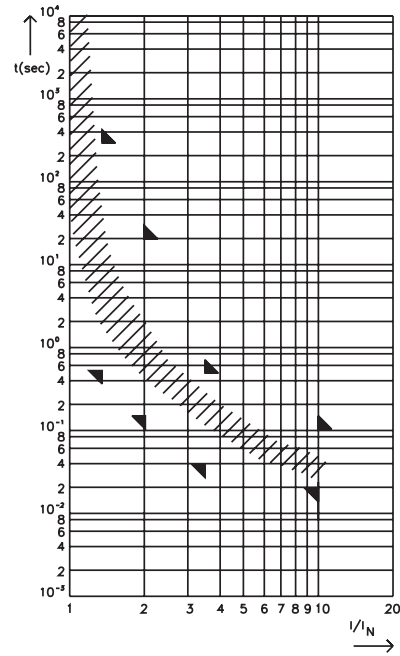

Corresponding holder see Section "Fuse Holders."

**FKS ATO® STYLE BLADE FUSE RATED 80V**

**Dimensions**

Dimensions in mm

**Pre-Arcing Time-Limits**

FI = 1.43 (max. operating current:  $0.7 \times I_{\text{rat}}$  at 23°C)