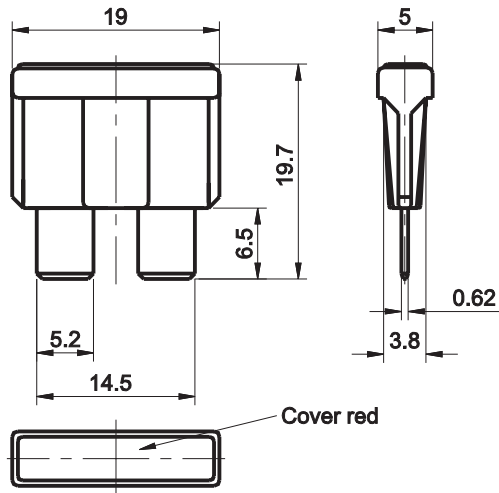

Corresponding holder see Section "Fuse Holders."

**FKS ATO® STYLE BLADE FUSE RATED 80V**

**Dimensions**

Dimensions in mm

**Pre-Arcing Time-Limits**

FI = 1.43 (max. operating current:  $0.7 \times I_{\text{rat}}$  at 23°C)