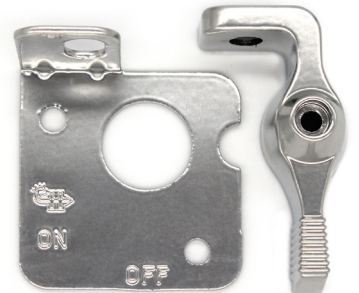

# 24505 SERIES BATTERY DISCONNECT SWITCH LOCKOUT LEVER KITS

24505

24505-02

24505-03

24505-04

## Description

The Lockout Lever Kit is suitable for use with Cole Hersee brand lever actuated metal case master disconnect switches on applications requiring lockout/tagout. The kit allows for a padlock to securely lock a Disconnect Switch in the Off position, required by many lockout/tagout safety regulations.

## Features

- Steel lockout bracket and diecast lever
- Depending on P/N, accommodates 7mm and 7.9mm lock shackle sizes
- Available in red, yellow, and metallic powder-coated color finishes
- Matching lever and bracket colors

## Recommended/Related Products

For use with Cole Hersee lever actuated master disconnect switches with a 3/4" diameter (19.1mm) mounting stem: 2484, 2484-A, 2484-06, 2484-09, 2484-16, 75903, 75904, 75904-01, M-284, M-284-A, M-284-01, M-284-02, M-290, M-290-01, M-290-05, 75908, and 75908-BX.