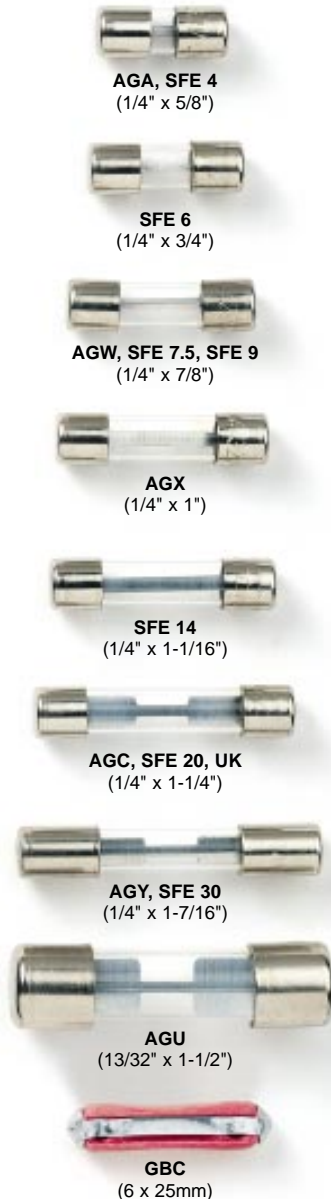

AG Fuses

Originally stood for "all glass." The automotive industry uses the "AG" prefix (AGC, AGW) for most glass fuses. They vary in length, diameter and amperage rating.

Voltage Rating: 32V AC/DC

SFE Fuses

Glass fuses designed to specifications set by the Society of Fuse Engineers. All are 1/4 inch in diameter, but vary in length according to the ampere rating to ensure accurate fuse replacement. Both AG and SFE fuses were designed into North American vehicles prior to 1981. Glass fuses are also used for auto accessory applications.

Voltage Rating: 32V AC/DC

GBC Fuses

A ceramic type, torpedo shaped fuse that can be currently found in many European cars. Consisting of a heat resistant body, the fuse element stretches over the exterior of the body from end to end. The body varies in color to assist in proper replacement.

Voltage Rating: 32V AC/DC

Glass/Ceramic Fuses

US & Canadian Boxed No.	US Carded No.	Canadian Carded No.
AGA (1AG)		
AGA 1	AGA 1 BP	AGA 1 CABP
AGA 1.5	AGA 1.5 BP	AGA 1.5 CABP
AGA 2	AGA 2 BP	AGA 2 CABP
AGA 2.5	AGA 2.5 BP	AGA 2.5 CABP
AGA 3	AGA 3 BP	AGA 3 CABP
AGA 5	AGA 5 BP	AGA 5 CABP
AGA 6	AGA 6 BP	AGA 6 CABP
AGA 7.5	AGA 7.5 BP	AGA 7.5 CABP
AGA 10	AGA 10 BP	AGA 10 CABP
AGA 15	AGA 15 BP	AGA 15 CABP
AGA 20	AGA 20 BP	AGA 20 CABP
AGA 25	AGA 25 BP	AGA 25 CABP
AGA 30	AGA 30 BP	AGA 30 CABP
AGC (3AG)		
AGC .5	AGC .5 BP	AGC .5 CABP
AGC 1	AGC 1 BP	AGC 1 CABP
AGC 1.5	AGC 1.5 BP	AGC 1.5 CABP
AGC 2	AGC 2 BP	AGC 2 CABP
AGC 2.5	AGC 2.5 BP	AGC 2.5 CABP
AGC 3	AGC 3 BP	AGC 3 CABP
AGC 4	AGC 4 BP	AGC 4 CABP
AGC 5	AGC 5 BP	AGC 5 CABP
AGC 6	AGC 6 BP	AGC 6 CABP
AGC 7.5	AGC 7.5 BP	AGC 7.5 CABP
AGC 8	AGC 8 BP	AGC 8 CABP
AGC 10	AGC 10 BP	AGC 10 CABP
AGC 15	AGC 15 BP	AGC 15 CABP
AGC 20	AGC 20 BP	AGC 20 CABP
AGC 25	AGC 25 BP	AGC 25 CABP
AGC 30	AGC 30 BP	AGC 30 CABP
AGC 35	AGC 35 BP	AGC 35 CABP
AGU (5AG)		
AGU 1	N/A	N/A
AGU 2	N/A	N/A
AGU 3	N/A	N/A
AGU 4	N/A	N/A
AGU 5	N/A	N/A
AGU 10	N/A	N/A
AGU 15	N/A	N/A
AGU 20	N/A	N/A
AGU 25	N/A	N/A
AGU 30	N/A	N/A
AGU 35	N/A	N/A
AGU 40	N/A	N/A
AGU 50	N/A	N/A
AGU 60	N/A	N/A
AGW (7AG)		
AGW 1	AGW 1 BP	AGW 1 CABP
AGW 1.5	AGW 1.5 BP	AGW 1.5 CABP
AGW 2.5	AGW 2.5 BP	AGW 2.5 CABP
AGW 3	AGW 3 BP	AGW 3 CABP
AGW 4	AGW 4 BP	AGW 4 CABP
AGW 5	AGW 5 BP	AGW 5 CABP
AGW 6	AGW 6 BP	AGW 6 CABP
AGW 15	AGW 15 BP	AGW 15 CABP
AGW 20	AGW 20 BP	AGW 20 CABP
AGW 30	AGW 30 BP	AGW 30 CABP
AGX (8AG)		
AGX 2	AGX 2 BP	AGX 2 CABP
AGX 3	AGX 3 BP	AGX 3 CABP
AGX 20	AGX 20 BP	AGX 20 CABP
AGX 25	AGX 25 BP	AGX 25 CABP
AGX 30	AGX 30 BP	AGX 30 CABP
AGY (9AG)		
AGY 50	N/A	N/A
GBC (Ceramic)		
GBC 5 (Yellow)	GBC 5 BP	GBC 5 CABP
GBC 8 (White)	GBC 8 BP	GBC 8 CABP
GBC 16 (Red)	GBC 16 BP	GBC 16 CABP
GBC 25 (Blue)	GBC 25 BP	GBC 25 CABP
SFE		
SFE 4	SFE 4 BP	SFE 4 CABP
SFE 6	SFE 6 BP	SFE 6 CABP
SFE 7.5	SFE 7.5 BP	SFE 7.5 CABP
SFE 9	SFE 9 BP	SFE 9 CABP
SFE 14	SFE 14 BP	SFE 14 CABP
SFE 20	SFE 20 BP	SFE 20 CABP
SFE 30	SFE 30 BP	SFE 30 CABP
UK		
UK 35	UK 35 BP	UK 35 CABP
UK 50	UK 50 BP	UK 50 CABP