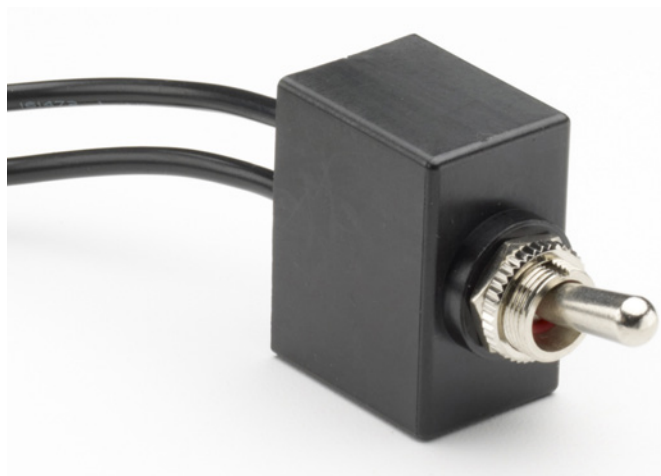

# 25A SEALED TOGGLE SWITCHES

O-Ring & Epoxy Seal • IP68 • Wire Lead Terminals

## Features and Benefits

- Waterproof and dustproof to IP68 standard – allows mounting anywhere on vehicle.
- Silver contacts ensure long life.
- Available in multiple configurations including momentary and latched options.
- RoHS compliant.
- Dashboard seal available.

## Specifications Overview

<b>Rating:</b>	25A at 12V DC 15A at 24V DC
<b>Operating Temp:</b>	-40 °C to +85 °C
<b>Ingress Protection:</b>	IP68

## Specifications

<b>Rating</b>	25A at 12V DC   15A at 24V DC
<b>Contacts</b>	Silver
<b>Operating Temperature Range</b>	-40°C to 85°C   (-20°F to 185°F)
<b>Bushing, Handle and Hardware</b>	Nickel-Plated Brass
<b>Standard Handle</b>	0.60" long (15.3mm)
<b>Handle Actuation Force</b>	32-38 oz (8.9-10.5N)
<b>Standard Mounting Panel Hole</b>	0.468 – 0.474" diameter (11.9-12.0mm)
<b>Standard Bushing Diameter</b>	0.47 (12.0mm) 15/32" thread, 0.32" long (5.8mm)
<b>Keyway</b>	Down Position
<b>Wires:</b>	14AWG (2mm <sup>2</sup> ), 12" long (304.8mm)
<b>Switch Body:</b>	1.24" deep x 0.87" wide x 1.46" high (31.6 x 22.0 x 37.1mm)