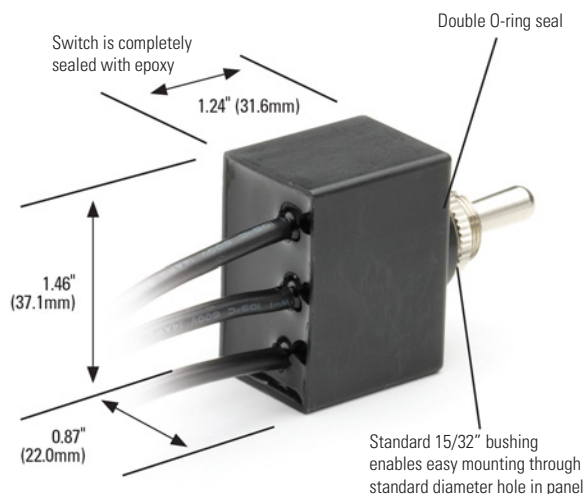

# 25A SEALED TOGGLE SWITCHES

O-Ring & Epoxy Seal • IP68 • Wire Lead Terminals

## Specifications

<b>Rating</b>	25A at 12V DC   15A at 24V DC
<b>Contacts</b>	Silver
<b>Operating Temperature Range</b>	-40°C to 85°C   (-20°F to 185°F)
<b>Bushing, Handle and Hardware</b>	Nickel-Plated Brass
<b>Standard Handle</b>	0.60" long (15.3mm)
<b>Handle Actuation Force</b>	32-38 oz (8.9-10.5N)
<b>Standard Mounting Panel Hole</b>	0.468 – 0.474" diameter (11.9-12.0mm)
<b>Standard Bushing Diameter</b>	0.47 (12.0mm) 15/32" thread, 0.32" long (5.8mm)
<b>Keyway</b>	Down Position
<b>Wires:</b>	14AWG (2mm <sup>2</sup> ), 12" long (304.8mm)
<b>Switch Body:</b>	1.24" deep x 0.87" wide x 1.46" high (31.6 x 22.0 x 37.1mm)