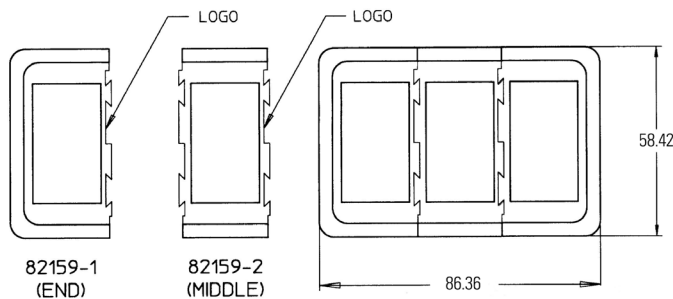

Dimensions

Description

Littelfuse Rocker Switches are designed for universal applications within harsh environments. Their mounting, body, and actuator features are designed for ease-of-use and extended product lifecycle.

Rocker Switch accessory kits enable end users to create bezels for switches from the 56027 and/or 58328 series. Parallel snap-in mounting allows any order and combination of switches to be used. Switches are not included and must be ordered separately.

Ordering Information

PART NUMBERS	DESCRIPTION
82159-02-BP	Retail Bezel Kit with Two End Bezels, One Center Bezel, and One Plug

Web Resources

Download 2D print and technical resources at: littelfuse.com/RockerSwitchAccessories

Visit Littelfuse.com for the most up-to-date product information. Littelfuse products are designed for specific applications and should not be used for any purpose (including, without limitation, automotive applications) not expressly set forth in applicable Littelfuse product documentation. Warranties granted by Littelfuse shall be deemed void for products used for any purpose not expressly set forth in applicable Littelfuse product documentation. Littelfuse shall not be liable for any claims or damages arising out of products used in applications not expressly intended by Littelfuse as set forth in applicable Littelfuse product documentation.