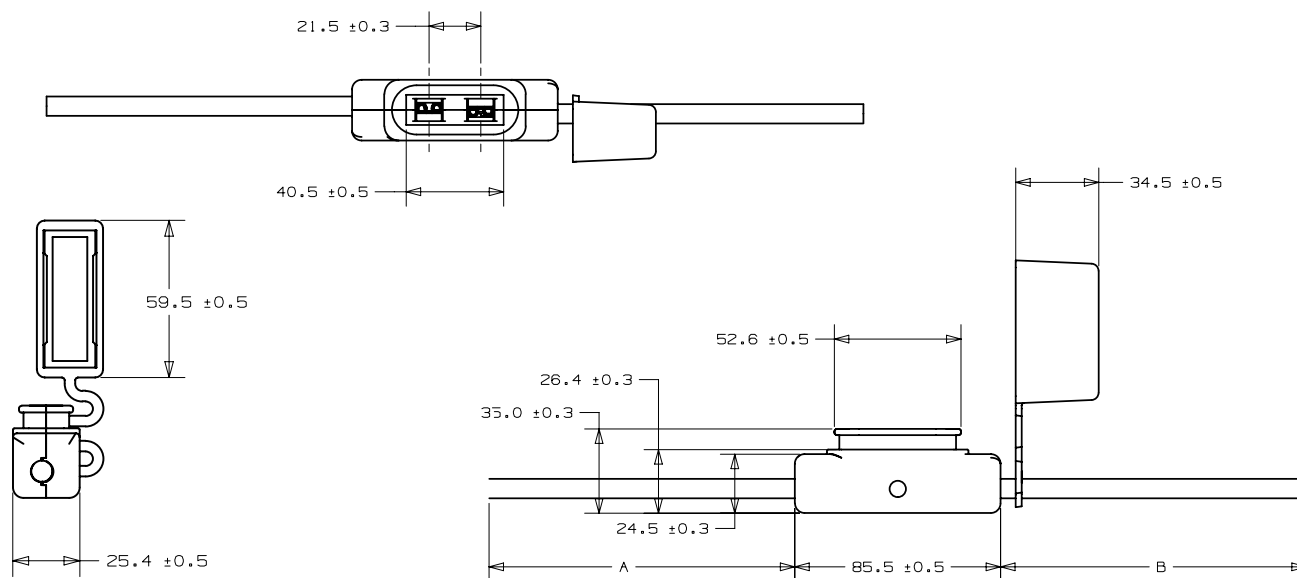

Ordering Information

PART NUMBER	DESCRIPTION	PACKAGE SIZE
MAHC0001ZXJ	6AWG black wire 60A	100
MAHC0001TXJ	6AWG black wire 60A	10