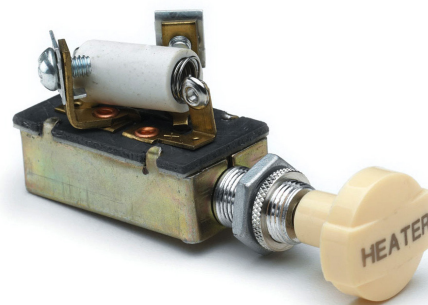

Heating and Air-Conditioning Switches

Some of these have a special imprint on the knob.

Purpose	Switch type	CH part number	Imprint
Heater	Push-Pull	7014	Heater
Heater	Push-Pull	68028	Heater
Heater Fan	Toggle	55093	
Air conditioning	Rotary	7493	
Air conditioning	Rotary	7496-04	Panel Lamps
Air conditioning	Rotary	7496-11	SAE variable symbol
Air conditioning	Rotary	68159-05	SAE arrow symbol
Heater defroster	Rotary	68362	
Heater defroster	Rotary	8363