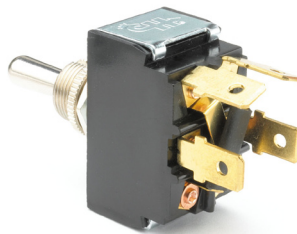

Reversing Switches

Switch Type	CH part number
Toggle	55018-01
Toggle	55046
Rocker	57014-03
Rocker	58027-18
Rotary	75701
Rotary	75705-01
Rotary	75712-04
Rotary	90005-01
Rotary	90005-03
Rotary	95593
Solid-state module	24452

95060 Series

Purpose	Switch type	CH part number
Ignition	Push-Pull	9576
Ignition	Toggle	59071
Diesel ignition	Rotary	95033
Magneto ignition	Rotary	95539
Starter	Foot momentary	9060
Starter	Foot momentary	9183
Starter	Foot momentary	91001

See Master Catalog Section E

Signal Switches

Purpose	Switch type	CH part number
Horn button	Pushbutton	96100
Horn button	Pushbutton	96101
Horn button	Pushbutton	96102
Turn	Foot momentary	7785
Turn	Foot momentary	7792
Turn	Foot momentary	7792-01