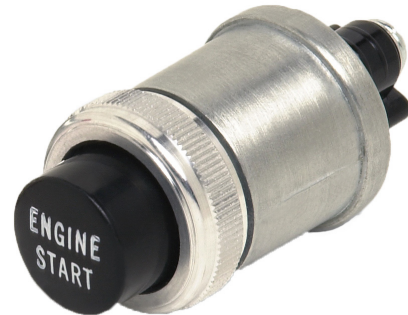

Windshield Wiper Switches

All are rotary types, with our without knob. There are two basic types: electrical or electronic.

Purpose	Switch type	CH part number
Wiper Switch	Electronic Rotary	75600-01
Wiper Switch	Electronic Rotary	75600-02
Wiper Switch	Electronic Rotary	75600-04
Wiper Switch	Electronic Rotary	75600-07
Wiper Switch	Electronic Rotary	75601-14
Wiper Switch	Electronic Rotary	75601-15
Wiper Switch	Electronic Rotary	75602-04
Wiper Switch	Electric Rotary	75212-04
Wiper Switch	Electric Rotary	75221-06
Wiper Switch	Electric Rotary	75221-09
Wiper Switch	Electric Rotary	75217-04
Wiper Switch	Electric Rotary	75226
Wiper Switch	Electric Rotary	75228-03
Wiper Switch	Electric Rotary	75228-04
Wiper Switch	Electric Rotary	75228-07
Wiper Switch	Electric Rotary	75236

See Master Catalog Section E

Signal Switches

Purpose	Switch type	CH part number
Horn button	Pushbutton	96100
Horn button	Pushbutton	96101
Horn button	Pushbutton	96102
Turn	Foot momentary	7785
Turn	Foot momentary	7792
Turn	Foot momentary	7792-01

Foot-operated Turn Switch

Miscellaneous Switches

Purpose	Switch type	CH part number
Start	Pushbutton	90047
Start	Pushbutton	90047-01
Stop	Pushbutton	90048
Stop	Pushbutton	90048-01
Axle	Push-Pull	50036
Emergency Cutoff	Toggle	M-597
Fuel pump	Automatic	8647
Grounding	Toggle	55089
Overdrive Kickdown	Plunger	9096-02
Neutral safety	Ball switch	9242
Neutral safety	Ball switch	9242-01
Neutral safety	Ball switch	9242-04
Neutral safety	Ball switch	92102
Neutral safety	Ball switch	92107-04
Neutral safety	Ball switch	9162-03
Neutral safety	Ball switch	9224
Neutral safety	Ball switch	9224-07
Neutral safety	Lever actuator	8486-05
Neutral safety	Lever actuator	8846