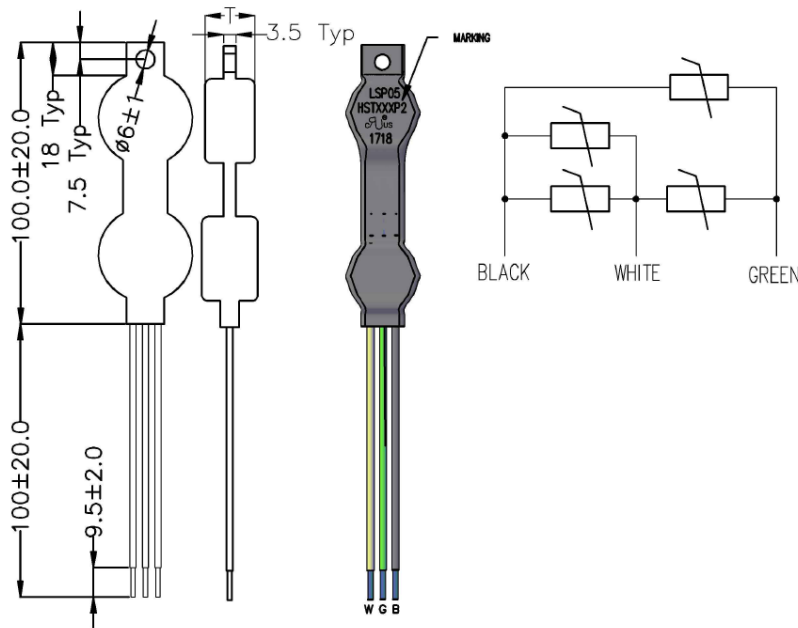

Varistor Product Specification

Datasheet Rev 1

Sheet 1 of 2

Custom LSP Module

LSP05HST240P2 & LSP05HST277P2 & LSP05HST480P2

Absolute Max Ratings :	
Operating Temperature Range	85°C max

Outline Dimensions

Type	T
LSP05HST240P2	22 max
LSP05HST277P2	24 max
LSP05HST480P2	26 max

- Dimensions in millimetres are typical.
- Black: Line; White: Neutral; Green: Ground;
- Wire Gauge: AWG18 wire.
- UL Approved by E320116.

Expertise Applied | Answers Delivered

Varistor Product Specification

Datasheet Rev 1

Sheet 2 of 2

Device Ratings and Specifications

Part Number	Marking	Operating Voltage (Vac)	MCOV (Vac)	Maximum Discharge Current (Imax) I _{TM} 1 x Pulse (A) 8x20us	Nominal Discharge Current (In) (A) 8x20us	MODES	Varistor Voltage at 1mA	
							Vnom (DC) Min	Vnom (DC) Max
LSP05HST240P2	HST240P2	240	275	10000	5000	L-N, L-G, N-G	387	473
LSP05HST277P2	HST277P2	277	320	10000	5000	L-N, L-G, N-G	459	561
LSP05HST480P2	HST480P2	480	510	10000	5000	L-N, L-G, N-G	738	902