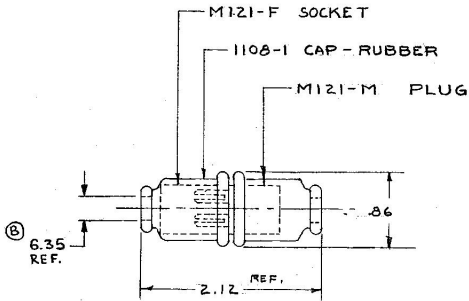

M-121

POLARIZED

Confidential Property of Cole Hersee

DO NOT SCALE

LET	WAS	DATE	BY	LET	WAS	DATE	BY	MATERIAL	DRAWN	CHECKED	APPROV'D	SCALE	USED ON	DATE DRAWN
								<i>H</i>	WD	LPG		1"=1'		1-16-59
								FINISH						DATE BLUEPRINT
								<i>H</i>	COLE-HERSEE COMPANY					
									BOSTON, MASS. 02127, U.S.A.					
				B	ECN 023GG	7-31-02	MZ	TOLERANCE UNLESS SPECIFIED 2 DECIMAL - 1.00 3 DECIMAL - .005 ANGULAR - 1°	NAME	Z-WAY CONNECTOR				PART NO.
				A	REV. REDRAWN	116681	6-27-69	JH						M-121