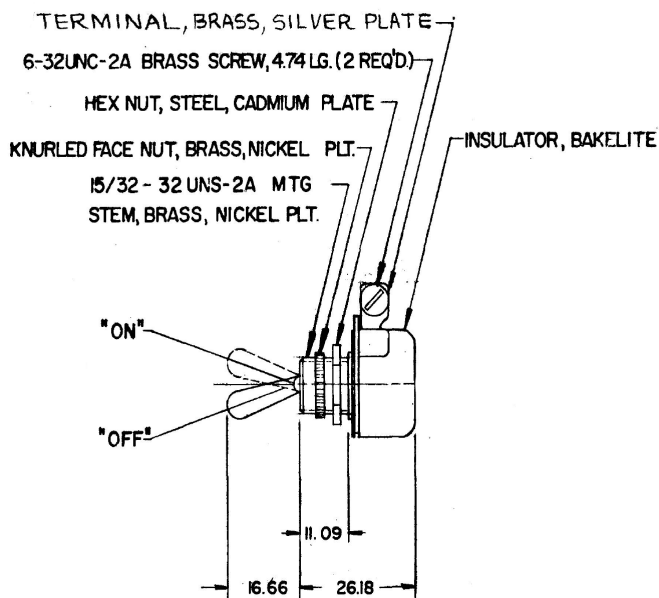

Dimensions in mm