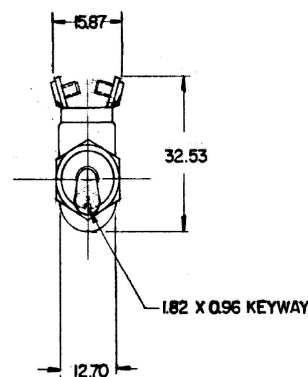

Dimensions in mm