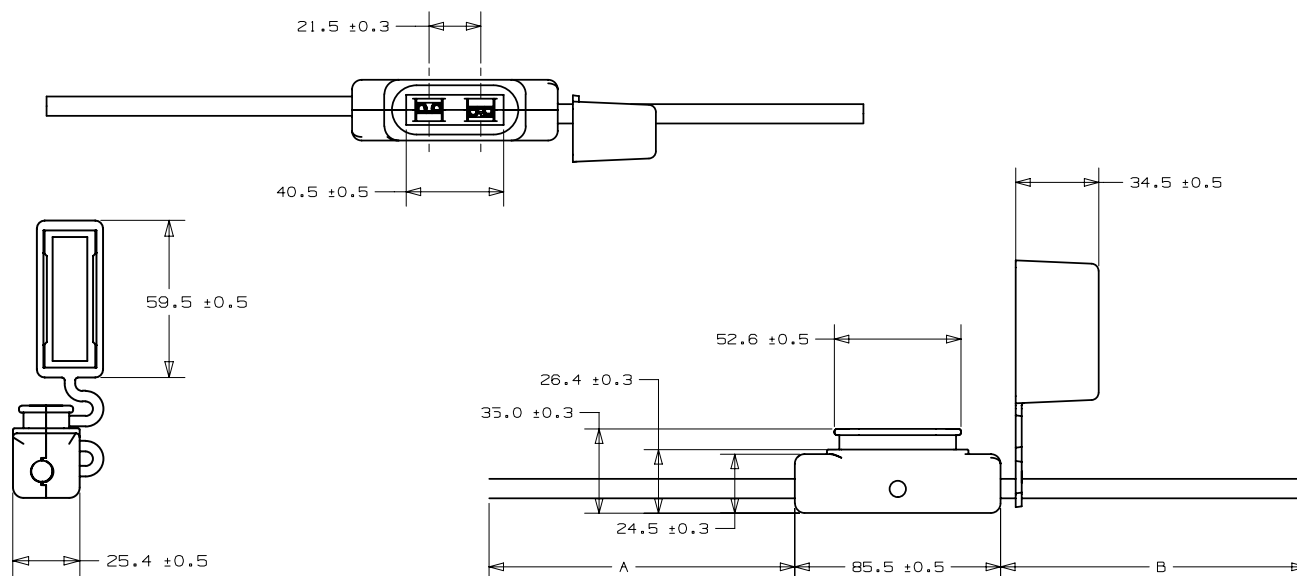

Features and Benefits

- Two 5" UL3288 wire leads for easy in-line installation
- Center body hole for bulkhead mounting
- Attached cover secures and protects installed fuse from splashes and debris
- 80°C max operating temperature

Dimensions in mm

PART NUMBER	A	B	LEAD A COLOR	LEAD B COLOR
MAHC0001ZXJ	127.0 ± 5.0	127.0 ± 5.0	Black	Black
MAHC0001TXJ	127.0 ± 5.0	127.0 ± 5.0	Red	Red
MAHC0001ZXJB	150.0 ± 5.0	150.0 ± 5.0	Black	Black

Specifications

Recommended Fuse

MAXI® Series Blade Fuses

Ordering Information

BULK PART NUMBER	BLISTER PART NUMBER	DESCRIPTION	PACKAGE SIZE
MAHC0001ZXJ	MAHC-BP	6AWG black wire 60A	100
MAHC0001TXJ	—	6AWG black wire 60A	10