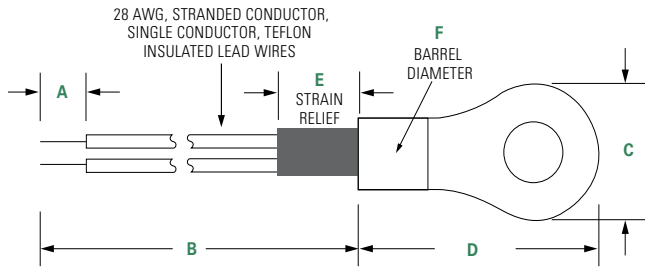

## USW2295 RTD Probe

### Description

Littelfuse offers Ring Lug probe assemblies suitable for a wide range of temperature sensing applications. If the dimensions and electrical characteristics on this product won't work for your requirements, please contact us for further assistance.

### Features

- High Accuracy
- #6 Mounting Hole
- Teflon Insulated Lead Wire
- 150°C Max Operating Temperature

### Dimensions

Dimensions shown in inches.

A	B	C	D	E	F
0.250"	12.0"	0.281"	0.620"	0.350"	0.215"
± 0.070"	± 1.0"	± 0.015"	± 0.020"	± 0.150"	± 0.015"