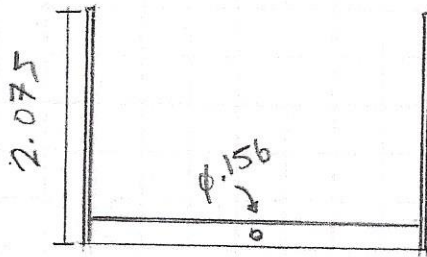

Interlock 135-Perf.

W	D	H
3"	3 <sup>3</sup> / <sub>4</sub> "	2 <sup>1</sup> / <sub>8</sub> "

(Outside Dimensions)

★ Cover perforations are  $\phi .100$

- 6x12 (sides)
- 12x12 (Top)

★ .050  
Aluminum  
Thickness

<i>LMB Model</i>	<i>D</i>	<i>W</i>	<i>H</i>
Perf-M00	2 1/4	1 1/2	1 3/8
Perf-00Z	2 5/16	2 1/8	1 3/4
Perf-000	3 1/4	2 1/8	1 5/8
Perf-00	4	2 1/8	1 5/8
Perf-100	2 3/4	2 1/8	2 5/8
Perf-101	4 1/4	2 1/4	1 1/4
Perf-102	4	2	2 3/4
Perf-103	2 3/4	2 1/8	2 1/8
Perf-107	4	2 1/4	2 1/4
Perf-108	5	2 1/4	2 1/4
Perf-135	3 3/4	3	2 1/8
Perf-136	5 1/4	3	2 1/8
Perf-137	8	3	2 3/4
Perf-138	6 1/4	3 1/2	2 1/8
Perf-139	5 1/2	3	1 1/4
Perf-140	3	4	5
Perf-141	6	4	3
Perf-142	6	4	5
Perf-143	4	4	2
Perf-144	10	4	2 1/2
Perf-145	7	5	3
Perf-146	8	6	4 1/2
Perf-15	12	2	1 3/4
Perf-650	6 1/2	2 1/8	1 5/8
Perf-850	8 1/2	2 1/8	1 5/8

.050 Aluminum; all measurements in inches (outside dimensions).

Panel depth 5 1/4"; .063 Aluminum; all measurements in inches (outside dimensions).