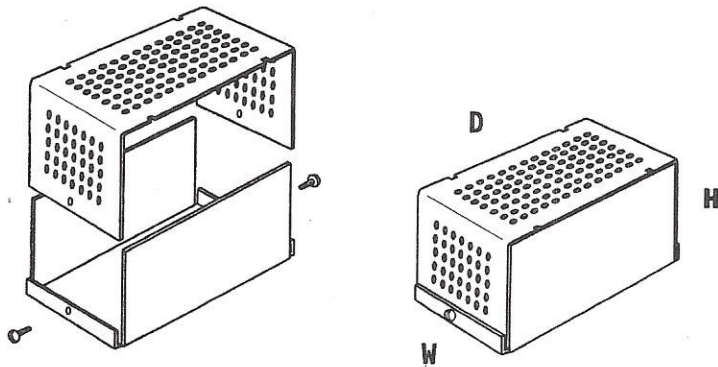

Interlock 135-Perf.

W	D	H
3"	3 <sup>3</sup> / <sub>4</sub> "	2 <sup>1</sup> / <sub>8</sub> "

(Outside Dimensions)

★ Cover perforations are  $\phi .100$

- 6x12 (sides)
- 12x12 (Top)

★ .050  
Aluminum  
Thickness

## LMB Perforated Box Chassis

- LMB perforated boxes are scientifically precision perforated both to dissipate heat and give utmost shielding.
- LMB perforated boxes are adaptable wherever heat dissipation is required, as well as utmost shielding.
- Available in grey, black texture and plain aluminum.