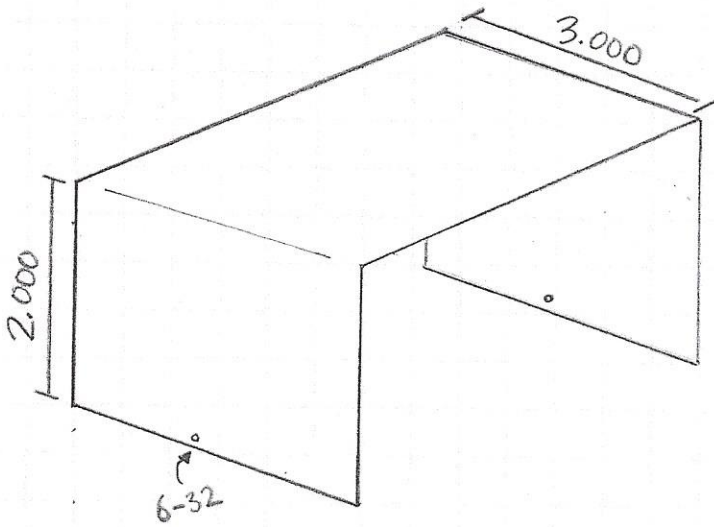

Interlock 135-Perf.

W	D	H
3"	3 <sup>3</sup> / <sub>4</sub> "	2 <sup>1</sup> / <sub>8</sub> "

(Outside Dimensions)

★ Cover perforations are  $\phi .100$

- 6x12 (sides)
- 12x12 (Top)

★ .050  
Aluminum  
Thickness

.050 Aluminum; all measurements in inches (outside dimensions).

Panel depth 5 1/4"; .063 Aluminum; all measurements in inches (outside dimensions).