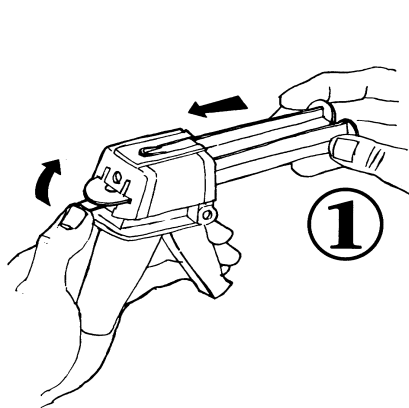

50 ml Manual Dispenser

Part No. 983531

Instructions: *As easy as 1, 2, 3...*

Insert plunger, track side down, into slot on front face of the dispenser. Push up the metal lever on the back of the dispenser and slide the plunger full length into the dispenser.

Lift up the plastic catch on the syringe holder bracket.

Drop in the syringe. Return the holder to original position and snap catch back into place. Dispense product by squeezing trigger.

Replacement Parts