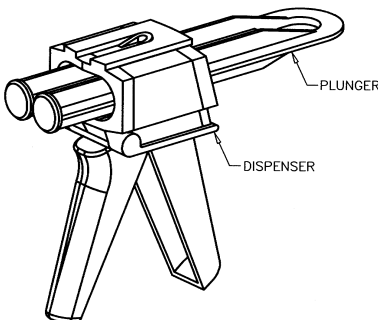

50 ml Manual Dispenser

Part No. 983531

Instructions: *As easy as 1, 2, 3...*

Insert plunger, track side down, into slot on front face of the dispenser. Push up the metal lever on the back of the dispenser and slide the plunger full length into the dispenser.

Lift up the plastic catch on the syringe holder bracket.

Drop in the syringe. Return the holder to original position and snap catch back into place. Dispense product by squeezing trigger.

Replacement Parts