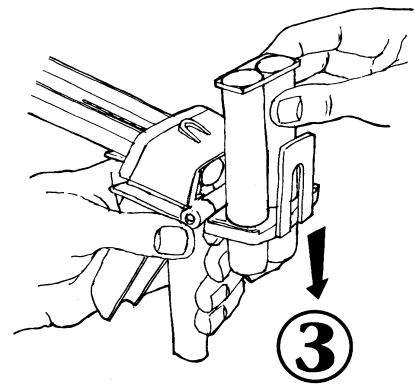

50 ml Manual Dispenser

Part No. 983531

Instructions: *As easy as 1, 2, 3...*

Insert plunger, track side down, into slot on front face of the dispenser. Push up the metal lever on the back of the dispenser and slide the plunger full length into the dispenser.

Lift up the plastic catch on the syringe holder bracket.

Drop in the syringe. Return the holder to original position and snap catch back into place. Dispense product by squeezing trigger.

Replacement Parts