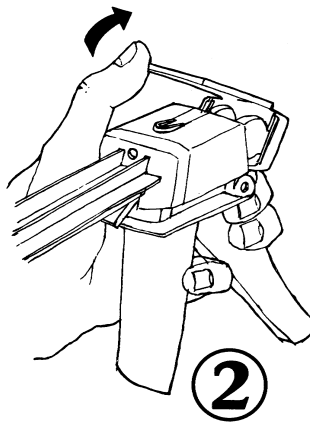

50 ml Manual Dispenser

Part No. 983531

Instructions: *As easy as 1, 2, 3...*

Insert plunger, track side down, into slot on front face of the dispenser. Push up the metal lever on the back of the dispenser and slide the plunger full length into the dispenser.

Lift up the plastic catch on the syringe holder bracket.

Drop in the syringe. Return the holder to original position and snap catch back into place. Dispense product by squeezing trigger.

Replacement Parts