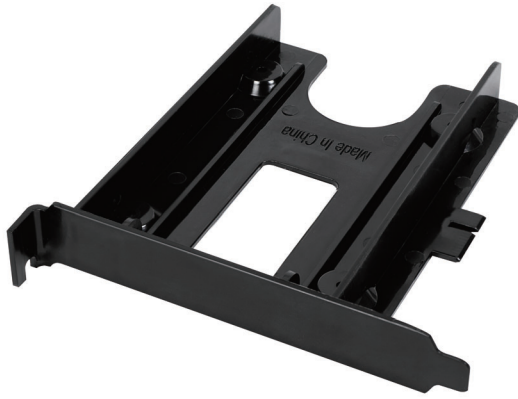

LogiLink®

Mounting Bracket

1 Bay 2.5" (6.35cm) HDD/SSD

Art. No.: AD0014

Easy mounting of your IDE/SATA HDD/SSD with your PC: Just slide the HDD into LogiLink's Bracket for 1-Bay 2.5" (6.35cm) HDD/SSD, screw it together and secure it with another screw to the PC. After installing the the hardware, connect your SATA and power cable to the HDD and power supply. Then you can start using it.

Features:

- » Fit to the standard bracket on the computer case
- » Bracket for 1-Bay 2.5" (6.35cm) HDD/SSD
- » Supports up to a 15mm HDD
- » Material: Plastic
- » Dimension: 130(L) x 120(W) x 21(H) mm
- » Included: 5 screws

Installation:

1. Slide the HDD into the bracket and secure the HDD with 2 screws on each side.
2. Mount the bracket to the computer case and secure it with the screw from the PC.
3. After the hardware install, connect your SATA and Power cable (not included) to the HDD and power supply. Then you can start using it.

Package Contents:

- » 1 x Bracket for 1-Bay 2.5" HDD/SSD
- » 5 x Screws
- » 1 x User Manual

Package Information:

- » Packing Dimension: mm
- » Packing Weight: kg
- » Carton Dimension: mm
- » Carton Q'ty: pcs
- » Carton Weight: kg