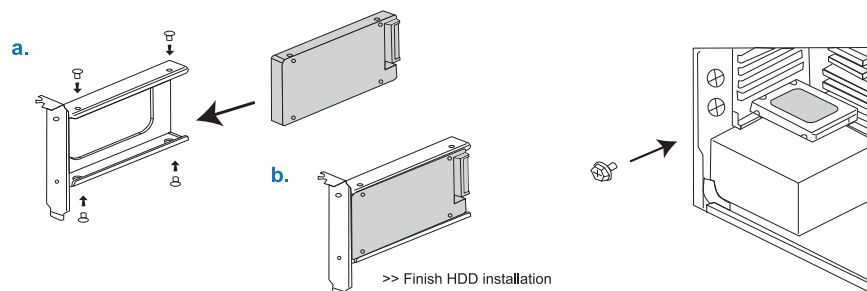

LogiLink®

Mounting Bracket

1 Bay 2.5" (6.35cm) HDD/SSD

Art. No.: AD0014

Easy mounting of your IDE/SATA HDD/SSD with your PC: Just slide the HDD into LogiLink's Bracket for 1-Bay 2.5" (6.35cm) HDD/SSD, screw it together and secure it with another screw to the PC. After installing the the hardware, connect your SATA and power cable to the HDD and power supply. Then you can start using it.

Features:

- » Fit to the standard bracket on the computer case
- » Bracket for 1-Bay 2.5" (6.35cm) HDD/SSD
- » Supports up to a 15mm HDD
- » Material: Plastic
- » Dimension: 130(L) x 120(W) x 21(H) mm
- » Included: 5 screws

Installation:

1. Slide the HDD into the bracket and secure the HDD with 2 screws on each side.
2. Mount the bracket to the computer case and secure it with the screw from the PC.
3. After the hardware install, connect your SATA and Power cable (not included) to the HDD and power supply. Then you can start using it.