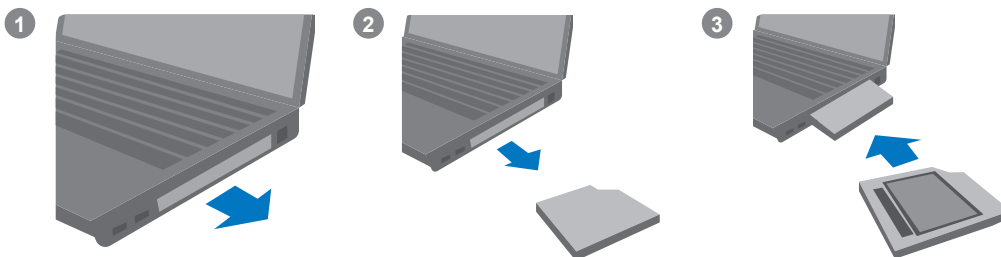

Installation Instructions:

AD0016

Made in China

* The specifications and pictures are subject to change without notice.
* All trade names referenced are the registered namework of their respective owners.