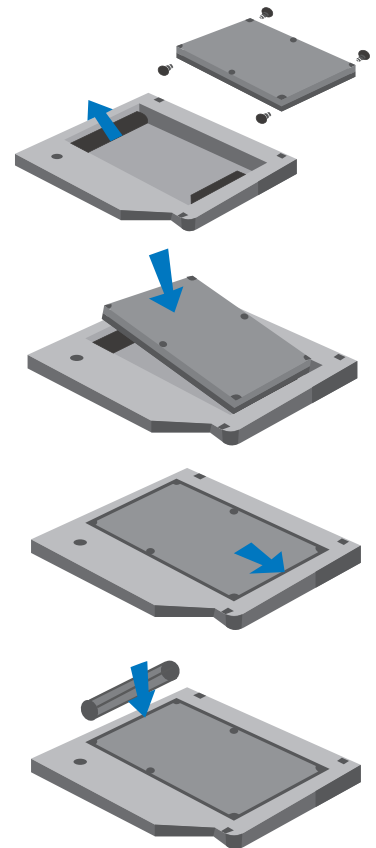

### Installing the HDD to the HDD Caddy:

1. Unscrew the lateral screws at the bottom of the caddy.
2. Insert the hard drive into the caddy and connect the two terminals firmly together.
3. Re-connect the screws.
4. Insert the caddy into the empty disk drive slot facing upwards.