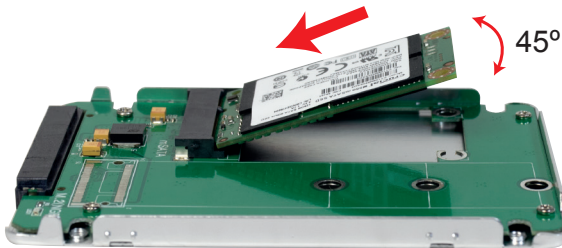

LogiLink®

mSATA SSD to 2.5" (6.35cm) SATA Enclosure

Art. No.: AD0020

AD0020 is an economical choice to convert mSATA SSD into a 2.5" SATA SSD storage device. Once being installed into PC/laptop, the mSATA SSD appears as an ordinary SATA storage to any OS and can be configured as a boot disk.

Features:

- » Converts a mSATA SSD to be a 2.5" (6.35cm) SATA III 6Gbps SSD
- » Compatible with full mSATA SSD: 30 x 30mm
- » Compact and shockproof for your SSD with aluminum housing
- » Install to any laptop or desktop as a system disk, no driver needed
- » Compatible with Windows, MAC OS and Linux
- » Product Dimension: 99 x 69 x 7.5mm
- » Product Weight: 0.05kg

Best Connectivity

LogiLink®

mSATA SSD to 2.5" (6.35cm) SATA Enclosure

Art. No.: AD0020

How to Use:

Insert the SSD into the mSATA SSD slot with a 45° angle and fasten the SSD with screws.

Fix the AD0020 top casing with screws.

Switch off your laptop power.

Open the hard drive compartment, and remove the original hard drive.

Install AD0020 in to the hard drive compartment.

Package Contents:

- » 1 x mSATA SSD to 2.5" SATA Enclosure
- » 1 x Screw Package
- » 1 x Screwdriver
- » 1 x User Manual