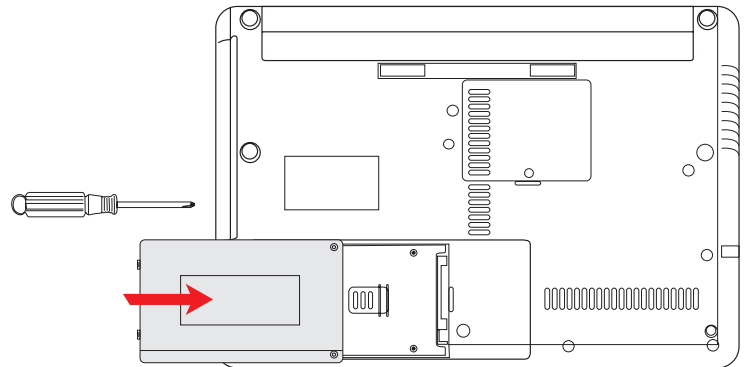

Features:

- » Converts a mSATA SSD to be a 2.5" (6.35cm) SATA III 6Gbps SSD
- » Compatible with full mSATA SSD: 30 x 30mm
- » Compact and shockproof for your SSD with aluminum housing
- » Install to any laptop or desktop as a system disk, no driver needed
- » Compatible with Windows, MAC OS and Linux
- » Product Dimension: 99 x 69 x 7.5mm
- » Product Weight: 0.05kg

Best Connectivity

LogiLink®

mSATA SSD to 2.5" (6.35cm) SATA Enclosure

Art. No.: AD0020

How to Use:

Insert the SSD into the mSATA SSD slot with a 45° angle and fasten the SSD with screws.

Fix the AD0020 top casing with screws.

Switch off your laptop power.

Open the hard drive compartment, and remove the original hard drive.

Install AD0020 in to the hard drive compartment.

Package Contents:

- » 1 x mSATA SSD to 2.5" SATA Enclosure
- » 1 x Screw Package
- » 1 x Screwdriver
- » 1 x User Manual