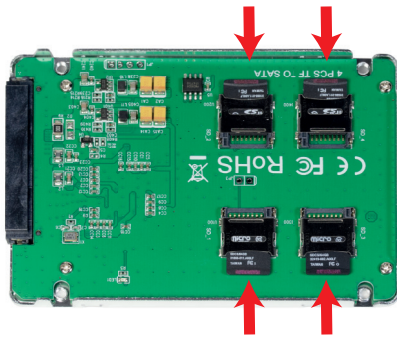

How to Use:

Insert 2 or 4 MicroSD cards into the MicroSD card slot.

Fix the AD0022 top casing with screws.

Switch off your laptop power.

Open the hard drive compartment, and remove the original hard drive.

Install AD0022 in to the hard drive compartment.