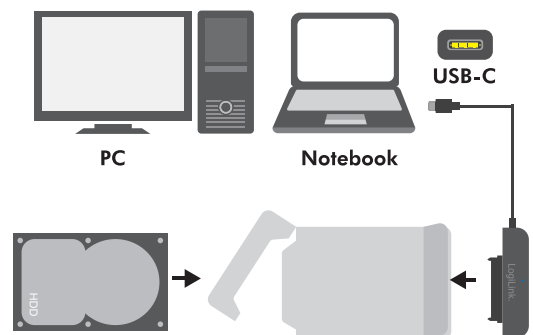

Package Informations:

- » Packing Dimension: 133 x 90 x 20mm
- » Packing Weight: kg
- » Carton Dimension: 472 x 370 x 300mm
- » Carton Q'ty: 40pcs
- » Carton Weight: 12kg