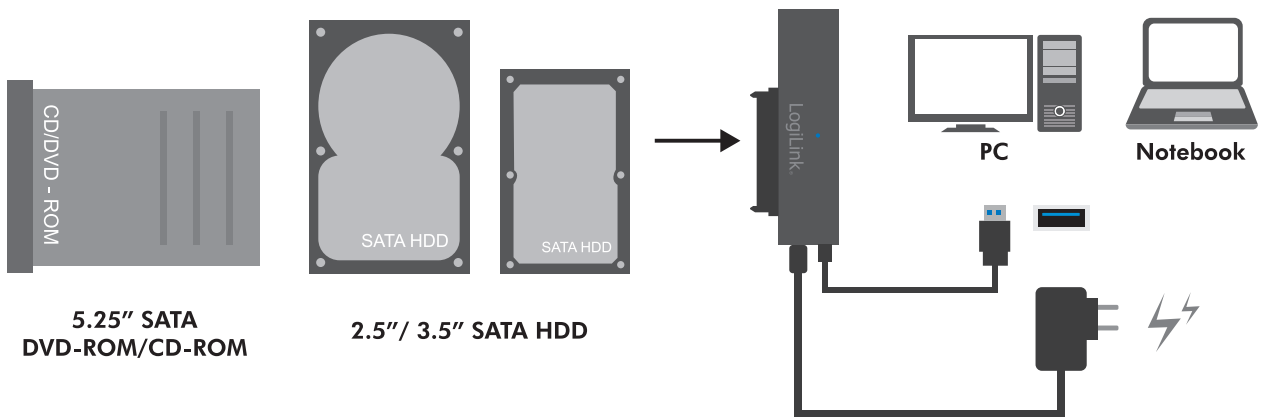

## USB3.0 to SATA Adapter

Art. No.: AU0050

Connect 1.8" (4.57cm), 2.5" (6.35cm) and 3.5" (8.89cm) SATA hard disk drives as well as SATA CD and DVD Rom Drives with USB3.0 connection to your computer.

### Features:

- » Compliant with Serial ATA Specification Revision 2.6
- » Connect to 1.8"(4.572cm) / 2.5"(6.35cm) / 3.5"(8.89cm) SATA 3G/6G hard drive & 5.25"(13.3cm) SATA DVD-ROM/ CD-ROM
- » Compliant with USB3.0/2.0/1.1 up to 5 Gbps
- » Compliant with USB Mass Storage Class, Bulk-Only Transport Specification Revision 1.3
- » External power adapter: 12V, 2A
- » Support Plug-and-Play and USB Hot-Plug
- » Power ON/OFF Switch LED lights
- » Support HDD capacity up to 10TB