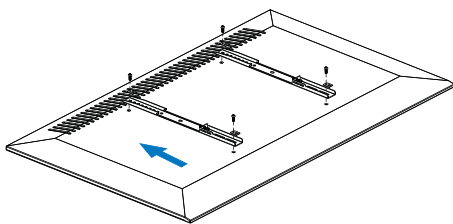

LogiLink®

Full Motion Wall Mount for 37" - 70" TV

Art. No.: BP0019

Easy installation and compatible with VESA standard max. 600x400mm.

Features:

- » Super strong mounting brackets: Solid-reinforced Cold Steel, durable product with maximum capacity of 50kg
- » 60mm-473mm Profile from wall with Tilt capacity: 10°~-20°, Swivel capacity: 90°~-90° and Level Adjustment: 3°~-3°
- » Compatible with VESA 200x200mm, 400x200mm, 300x300mm, 400x400mm, 600x400mm
- » Easy to install with direction indicator

Install the wall plate to the wall

Install the wall mount to back of the TV

Apply the TV with wall mount to the wall plate

RoHS
compliant

* The specifications and pictures are subject to change without notice.
* All trade names referenced are the registered trademark of their respective owners.

BP0019

4 052792 042665

Made in China

LogiLink®

Full Motion Wall Mount for 37" - 70" TV

Art. No.: BP0019

Specification:

Screen Size	37"-70"
Rated Load	50kg/110lbs
VESA	200x200, 400x200, 300x300, 400x400, 600x400
Tilt	10°~-20°
Swivel	90°~-90°
Level Adjustment	3°~-3°
Distance to the wall	60-473mm
Product Size	660 x 430 x 473mm

Package Contents:

- » 1 x TV Wall Mount
- » 1 x Screw Package
- » 1 x User Manual

Package Informations:

- » Packing Dimension: 700 x 270 x 65mm
- » Packing Weight: 4.49kg
- » Carton Dimension: 720 x 290 x 215mm
- » Carton Q'ty: 3pcs
- » Carton Weight: 15.5kg