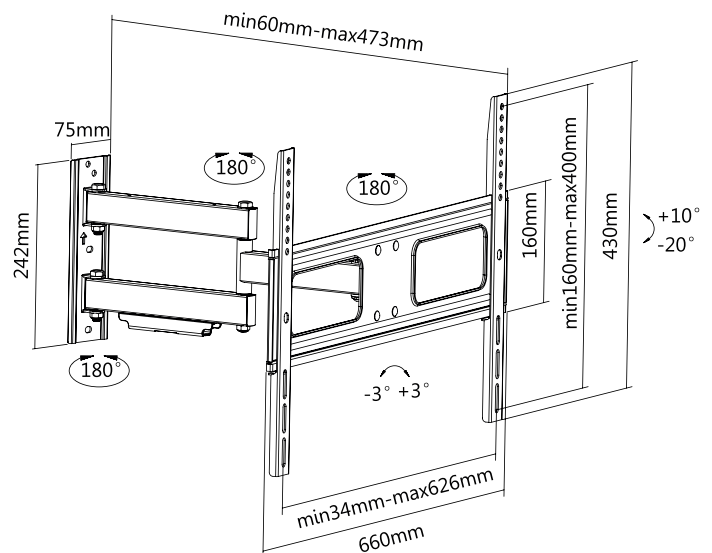

LogiLink®

Full Motion Wall Mount for 37" - 70" TV

Art. No.: BP0019

Easy installation and compatible with VESA standard max. 600x400mm.

Features:

- » Super strong mounting brackets: Solid-reinforced Cold Steel, durable product with maximum capacity of 50kg
- » 60mm-473mm Profile from wall with Tilt capacity: 10°~-20°, Swivel capacity: 90°~-90° and Level Adjustment: 3°~-3°
- » Compatible with VESA 200x200mm, 400x200mm, 300x300mm, 400x400mm, 600x400mm
- » Easy to install with direction indicator

Install the wall plate to the wall

Install the wall mount to back of the TV

Apply the TV with wall mount to the wall plate

RoHS
compliant

* The specifications and pictures are subject to change without notice.
* All trade names referenced are the registered trademark of their respective owners.

BP0019

4 052792 042665

Made in China

LogiLink®

Full Motion Wall Mount for 37" - 70" TV

Art. No.: BP0019

Specification:

Screen Size	37"-70"
Rated Load	50kg/110lbs
VESA	200x200, 400x200, 300x300, 400x400, 600x400
Tilt	10°~-20°
Swivel	90°~-90°
Level Adjustment	3°~-3°
Distance to the wall	60-473mm
Product Size	660 x 430 x 473mm

Package Contents:

- » 1 x TV Wall Mount
- » 1 x Screw Package
- » 1 x User Manual

Package Informations:

- » Packing Dimension: 700 x 270 x 65mm
- » Packing Weight: 4.49kg
- » Carton Dimension: 720 x 290 x 215mm
- » Carton Q'ty: 3pcs
- » Carton Weight: 15.5kg