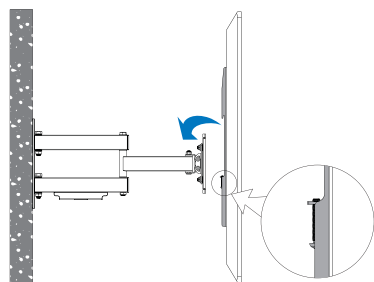

LogiLink®

Full Motion Wall Mount for 37" - 70" TV

Art. No.: BP0019

Easy installation and compatible with VESA standard max. 600x400mm.

Features:

- » Super strong mounting brackets: Solid-reinforced Cold Steel, durable product with maximum capacity of 50kg
- » 60mm-473mm Profile from wall with Tilt capacity: 10°~-20°, Swivel capacity: 90°~-90° and Level Adjustment: 3°~-3°
- » Compatible with VESA 200x200mm, 400x200mm, 300x300mm, 400x400mm, 600x400mm
- » Easy to install with direction indicator

Install the wall plate to the wall

Install the wall mount to back of the TV

Apply the TV with wall mount to the wall plate

RoHS
compliant

* The specifications and pictures are subject to change without notice.
* All trade names referenced are the registered trademark of their respective owners.

BP0019

4 052792 042665

Made in China

LogiLink®

Full Motion Wall Mount for 37" - 70" TV

Art. No.: BP0019

Specification:

Screen Size	37"-70"
Rated Load	50kg/110lbs
VESA	200x200, 400x200, 300x300, 400x400, 600x400
Tilt	10°~-20°
Swivel	90°~-90°
Level Adjustment	3°~-3°
Distance to the wall	60-473mm
Product Size	660 x 430 x 473mm