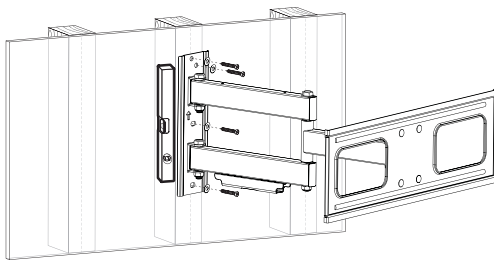

LogiLink®

Full Motion Wall Mount for 37" - 70" TV

Art. No.: BP0019

Easy installation and compatible with VESA standard max. 600x400mm.

Features:

- » Super strong mounting brackets: Solid-reinforced Cold Steel, durable product with maximum capacity of 50kg
- » 60mm-473mm Profile from wall with Tilt capacity: 10°~-20°, Swivel capacity: 90°~-90° and Level Adjustment: 3°~-3°
- » Compatible with VESA 200x200mm, 400x200mm, 300x300mm, 400x400mm, 600x400mm
- » Easy to install with direction indicator

Install the wall plate to the wall

Install the wall mount to back of the TV

Apply the TV with wall mount to the wall plate

RoHS
compliant

* The specifications and pictures are subject to change without notice.
* All trade names referenced are the registered trademark of their respective owners.

BP0019

4 052792 042665

Made in China

LogiLink®

Full Motion Wall Mount for 37" - 70" TV

Art. No.: BP0019

Specification:

Screen Size	37"-70"
Rated Load	50kg/110lbs
VESA	200x200, 400x200, 300x300, 400x400, 600x400
Tilt	10°~-20°
Swivel	90°~-90°
Level Adjustment	3°~-3°
Distance to the wall	60-473mm
Product Size	660 x 430 x 473mm

Package Contents:

- » 1 x TV Wall Mount
- » 1 x Screw Package
- » 1 x User Manual

Package Informations:

- » Packing Dimension: 700 x 270 x 65mm
- » Packing Weight: 4.49kg
- » Carton Dimension: 720 x 290 x 215mm
- » Carton Q'ty: 3pcs
- » Carton Weight: 15.5kg