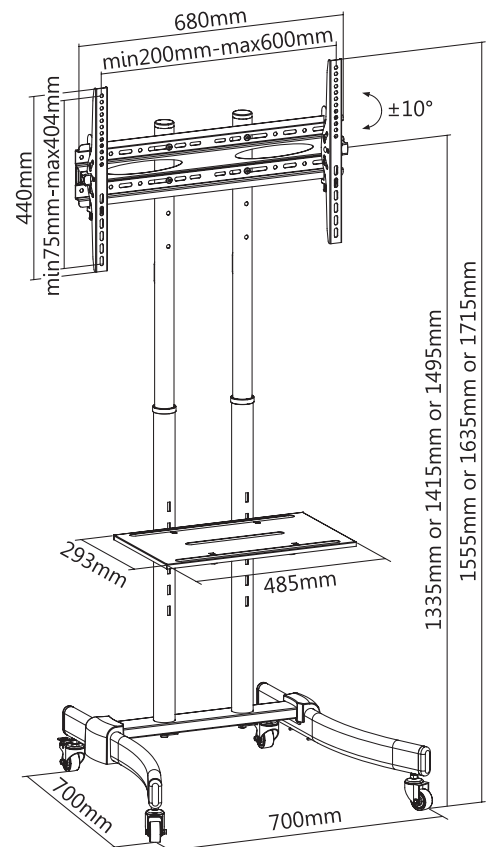

BP0026

4 052792 042733

Made in China

RoHS
compliant

* The specifications and pictures are subject to change without notice.
* All trade names referenced are the registered trademark of their respective owners.

Best
Connectivity