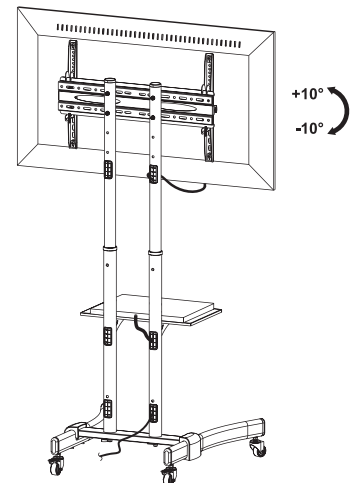

LogiLink®

Economy Display Cart for 37"-70" TV

Art. No.: BP0026

Easy installation and compatible with VESA standard max. 600x400mm.

Features:

- » Super strong mounting brackets: Solid-reinforced Cold Steel, durable product with maximum capacity of 40kg
- » Compatible with VESA 200x200mm, 400x200mm, 300x300mm, 400x400mm, 600x400mm
- » Including DVD Rack, Adjustable TV/DVD height, Tilt capacity: 10°~-10°
- » Cable clips included keep cables organized
- » Fit for 37-70 inch LED LCD plasma TV, PC Monitor screens

Best
Connectivity

LogiLink®

Economy Display Cart for 37"-70" TV

Art. No.: BP0026

Installing the Universal Plate

Installing the DVD/AV Components Shelf

Installing the Adapter Brackets

Adjustment

Made in China

LogiLink®

Economy Display Cart for 37"-70" TV

Art. No.: BP0026

Specification:

Screen Size	37"-70"
Rated Load	40kg/88lbs
VESA	200x200, 400x200, 300x300, 400x400, 600x400
Tilt	10°~ -10°
Product Size	700 x 700 x 1715mm

Package Contents:

- » 1 x Economy Display Cart
- » 1 x Screw Package
- » 1 x User Manual

Package Informations:

- » Packing Dimension: 1036 x 485 x 80mm
- » Packing Weight: 16.1kg
- » Carton Dimension: 1036 x 485 x 80mm
- » Carton Q'ty: 1pcs
- » Carton Weight: 16.1kg