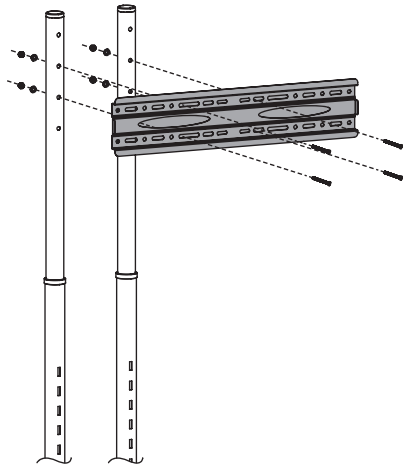

LogiLink®

Economy Display Cart for 37"-70" TV

Art. No.: BP0026

Easy installation and compatible with VESA standard max. 600x400mm.

Features:

- » Super strong mounting brackets: Solid-reinforced Cold Steel, durable product with maximum capacity of 40kg
- » Compatible with VESA 200x200mm, 400x200mm, 300x300mm, 400x400mm, 600x400mm
- » Including DVD Rack, Adjustable TV/DVD height, Tilt capacity: 10°~-10°
- » Cable clips included keep cables organized
- » Fit for 37-70 inch LED LCD plasma TV, PC Monitor screens

Best
Connectivity

LogiLink®

Economy Display Cart for 37"-70" TV

Art. No.: BP0026

Installing the Universal Plate

Installing the DVD/AV Components Shelf

Installing the Adapter Brackets

Adjustment