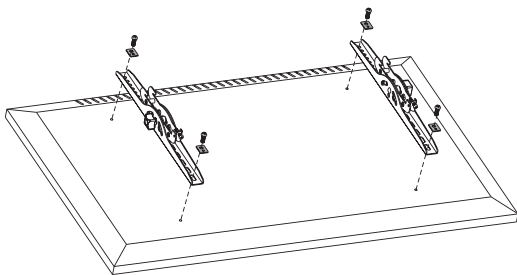

Best
Connectivity

LogiLink®

Economy Display Cart for 37"-70" TV

Art. No.: BP0026

Installing the Universal Plate

Installing the DVD/AV Components Shelf

Installing the Adapter Brackets

Adjustment

Made in China

LogiLink®

Economy Display Cart for 37"-70" TV

Art. No.: BP0026

Specification:

Screen Size	37"-70"
Rated Load	40kg/88lbs
VESA	200x200, 400x200, 300x300, 400x400, 600x400
Tilt	10°~ -10°
Product Size	700 x 700 x 1715mm

Package Contents:

- » 1 x Economy Display Cart
- » 1 x Screw Package
- » 1 x User Manual

Package Informations:

- » Packing Dimension: 1036 x 485 x 80mm
- » Packing Weight: 16.1kg
- » Carton Dimension: 1036 x 485 x 80mm
- » Carton Q'ty: 1pcs
- » Carton Weight: 16.1kg