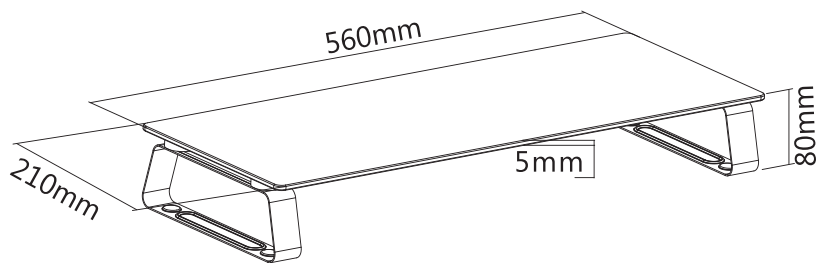

LogiLink®

Tabletop Monitor Riser For Laptop and Monitor

Art. No.: BP0027

Ideal for maximizing the available work area in a cramped workstation.

Features:

- » Super strong mounting brackets: Solid-reinforced Cold Steel, durable product with maximum capacity of 20kg
- » Raise monitor to a more comfortable viewing position
- » Anti-slip silicone pads offered for additional stability
- » Provides storage space for desk items
- » Easy to install
- » Dimension: 560 x 210 x 80mm, glass thickness: 5mm

Made in China

Best Connectivity

LogiLink®

Tabletop Monitor Riser For Laptop and Monitor

Art. No.: BP0027

Specification:

Screen Size	13"-32"
Rated Load	20kg/44lbs
Glass Thickness	5mm
Product Size	560 x 210 x 80mm

Package Contents:

- » 1 x Tabletop Monitor Riser
- » 1 x Screw Package
- » 1 x User Manual

Package Informations:

- » Packing Dimension: 621 x 220 x 47mm
- » Packing Weight: 2.1kg
- » Carton Dimension: 635 x 265 x 250mm
- » Carton Q'ty: 5pcs
- » Carton Weight: 11.5kg