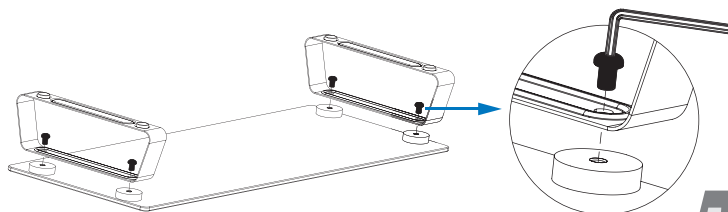

LogiLink®

Tabletop Monitor Riser For Laptop and Monitor

Art. No.: BP0027

Ideal for maximizing the available work area in a cramped workstation.

Features:

- » Super strong mounting brackets: Solid-reinforced Cold Steel, durable product with maximum capacity of 20kg
- » Raise monitor to a more comfortable viewing position
- » Anti-slip silicone pads offered for additional stability
- » Provides storage space for desk items
- » Easy to install
- » Dimension: 560 x 210 x 80mm, glass thickness: 5mm

Raise monitor to a more comfortable viewing position!

BP0027

RoHS
compliant

* The specifications and pictures are subject to change without notice.
* All trade names referenced are the registered namework of their respective owners.

Made in China

Best Connectivity

LogiLink®

Tabletop Monitor Riser For Laptop and Monitor

Art. No.: BP0027

Specification:

Screen Size	13"-32"
Rated Load	20kg/44lbs
Glass Thickness	5mm
Product Size	560 x 210 x 80mm

Package Contents:

- » 1 x Tabletop Monitor Riser
- » 1 x Screw Package
- » 1 x User Manual

Package Informations:

- » Packing Dimension: 621 x 220 x 47mm
- » Packing Weight: 2.1kg
- » Carton Dimension: 635 x 265 x 250mm
- » Carton Q'ty: 5pcs
- » Carton Weight: 11.5kg