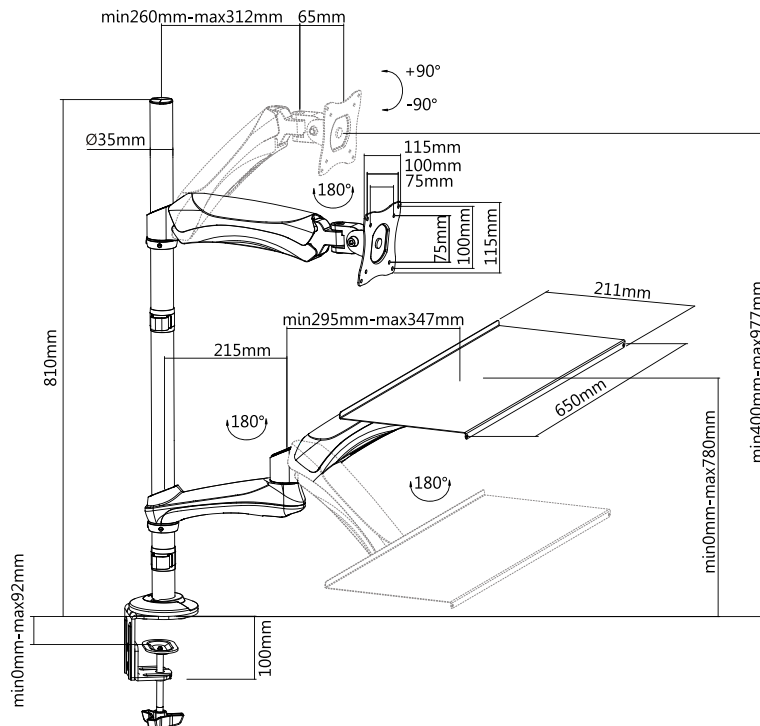

LogiLink®

Sit-stand Workstation For 13"-27" Screen

Art. No.: BP0030

Easily to change from sitting to standing position while working. Compatible with VESA standard 75 x 75mm and 100 x 100mm.

Features:

- » Fit for 13"-27" LCD monitors and screens
- » Easily lift monitor and keyboard to proper height
- » Effortlessly swivel, tilt and portrait-to-landscape rotation
- » Gas spring structure offers perfect counterbalance presentation
- » Neat and efficient cable management
- » Both grommet and desk clamp mounting available
- » VESA compliant: 75x75mm, 100x100mm

Best Connectivity

LogiLink®

Sit-stand Workstation For 13"-27" Screen

Art. No.: BP0030

Specification:

Screen Size	13"-27"
Rated Load	9kg/19.8lbs
VESA	75 x 75, 100 x 100
Material	Aluminum, Steel
Installation	Clamp, Desk mount
Tilt	-90°~90°
Swivel	-90°~90°
Rotate	360°
Arm Extend	668mm
Height	800mm
Clamp Thickness	10mm-88mm
Freely Height Adjustable	Yes
Cable Management	Yes
Product Size	706 x 650 x 950mm

Package Contents:

- » 1 x Sit-stand Workstation
- » 1 x Screw Package
- » 1 x User Manual

Package Informations:

- » Packing Dimension: 890 x 295 x 130mm
- » Packing Weight: kg
- » Carton Dimension: 890 x 295 x 130mm
- » Carton Q'ty: 1pcs
- » Carton Weight: kg