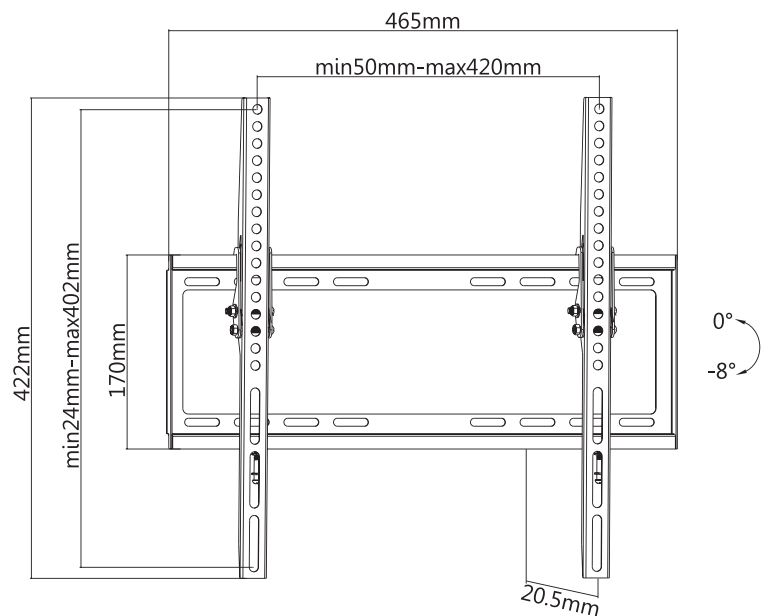

## Tilt TV Wall Mount for 32"-55" TV

Art. No.: BP0037

Easy installation and compatible with VESA standard max. 400 x 400mm.

### Features:

- » Super strong mounting brackets: Solid-reinforced Cold Steel, durable product with maximum capacity of 35kg
- » 20.5mm Profile from wall and Tilt Capacity: 0°~8°
- » Compatible with VESA 200x200mm, 400x200mm, 300x300mm, 400x400mm
- » Easy to install
- » Fit for 32-55 inch LED LCD plasma TV, PC Monitor screens

Install the wall plate to the Solid wall or Double Stud wall

Install the wall mount to back of the TV

Apply the TV with wall mount to the wall plate

BP0037

4 052792 046359

Made in China

\* The specifications and pictures are subject to change without notice.  
\* All trade names referenced are the registered trademark of their respective owners.

### Specification:

Screen Size	32"-55"
Rated Load	35kg/77lbs
VESA	200x200, 400x200, 300x300, 400x400
Distance to the wall	20.5mm
Tilt	0° ~ -8°
Product Size	465 x 422 x 20.5mm