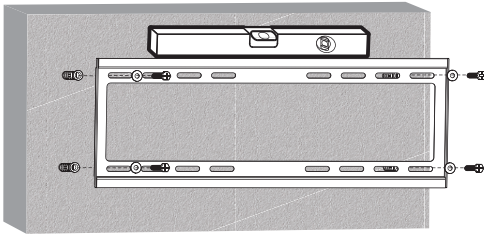

## Tilt TV Wall Mount for 32"-55" TV

Art. No.: BP0037

Easy installation and compatible with VESA standard max. 400 x 400mm.

### Features:

- » Super strong mounting brackets: Solid-reinforced Cold Steel, durable product with maximum capacity of 35kg
- » 20.5mm Profile from wall and Tilt Capacity: 0°~8°
- » Compatible with VESA 200x200mm, 400x200mm, 300x300mm, 400x400mm
- » Easy to install
- » Fit for 32-55 inch LED LCD plasma TV, PC Monitor screens

Install the wall plate to the Solid wall or Double Stud wall

Install the wall mount to back of the TV

Apply the TV with wall mount to the wall plate

BP0037

4 052792 046359

Made in China

\* The specifications and pictures are subject to change without notice.  
\* All trade names referenced are the registered trademark of their respective owners.