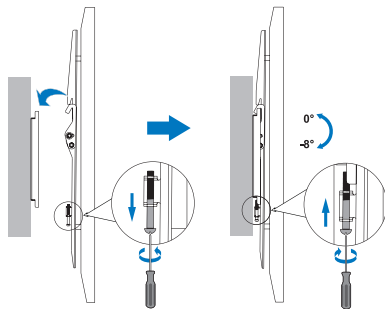

## Tilt TV Wall Mount for 32"-55" TV

Art. No.: BP0037

Easy installation and compatible with VESA standard max. 400 x 400mm.

### Features:

- » Super strong mounting brackets: Solid-reinforced Cold Steel, durable product with maximum capacity of 35kg
- » 20.5mm Profile from wall and Tilt Capacity: 0°~8°
- » Compatible with VESA 200x200mm, 400x200mm, 300x300mm, 400x400mm
- » Easy to install
- » Fit for 32-55 inch LED LCD plasma TV, PC Monitor screens

Install the wall plate to the Solid wall or Double Stud wall

Install the wall mount to back of the TV

Apply the TV with wall mount to the wall plate

BP0037

4 052792 046359

Made in China

\* The specifications and pictures are subject to change without notice.  
\* All trade names referenced are the registered trademark of their respective owners.