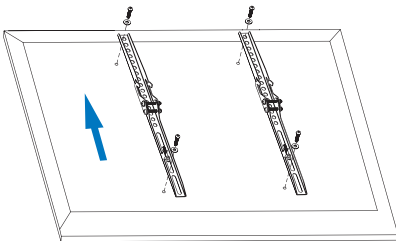

## Tilt TV Wall Mount for 32"-55" TV

Art. No.: BP0037

Easy installation and compatible with VESA standard max. 400 x 400mm.

### Features:

- » Super strong mounting brackets: Solid-reinforced Cold Steel, durable product with maximum capacity of 35kg
- » 20.5mm Profile from wall and Tilt Capacity: 0°~8°
- » Compatible with VESA 200x200mm, 400x200mm, 300x300mm, 400x400mm
- » Easy to install
- » Fit for 32-55 inch LED LCD plasma TV, PC Monitor screens

Install the wall plate to the Solid wall or Double Stud wall

Install the wall mount to back of the TV

Apply the TV with wall mount to the wall plate

BP0037

4 052792 046359

Made in China

\* The specifications and pictures are subject to change without notice.  
\* All trade names referenced are the registered trademark of their respective owners.

### Specification:

Screen Size	32"-55"
Rated Load	35kg/77lbs
VESA	200x200, 400x200, 300x300, 400x400
Distance to the wall	20.5mm
Tilt	0° ~ -8°
Product Size	465 x 422 x 20.5mm