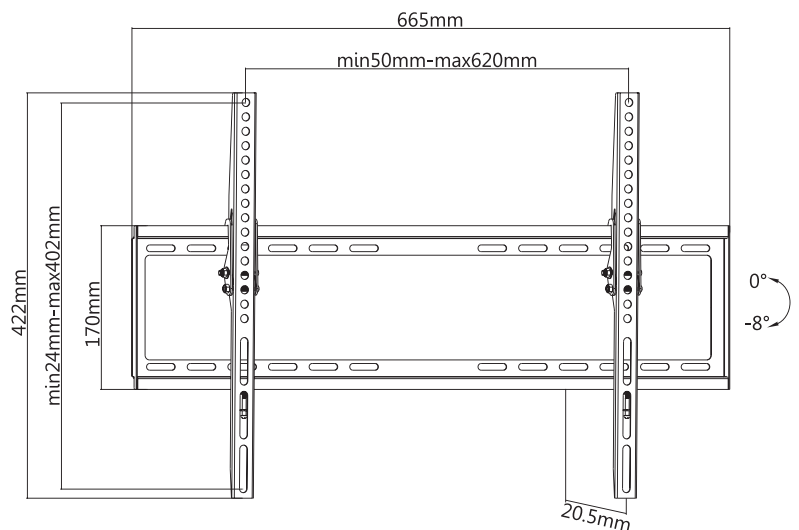

Apply the TV with wall mount to the wall plate

* The specifications and pictures are subject to change without notice.
* All trade names referenced are the registered trademark of their respective owners.

BP0039

4 052792 046373

Made in China

Best Connectivity