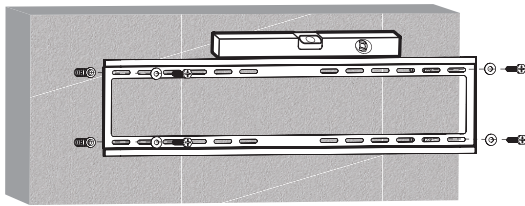

## Tilt TV Wall Mount for 37" - 70" TV

Art. No.: BP0039

Easy installation and compatible with VESA standard max. 600 x 400mm.

### Features:

- » Super strong mounting brackets: Solid-reinforced Cold Steel, durable product with maximum capacity of 35kg
- » 20.5mm Profile from wall and Tilt Capacity: 0°~-8°
- » Compatible with VESA 200x200mm, 400x200mm, 300x300mm, 400x400mm, 600x400mm
- » Easy to install
- » Fit for 37-70 inch LED LCD plasma TV, PC Monitor screens

Install the wall plate to the Solid wall or Double Stud wall

Install the wall mount to back of the TV

Apply the TV with wall mount to the wall plate

\* The specifications and pictures are subject to change without notice.  
\* All trade names referenced are the registered trademark of their respective owners.

### Specification:

Screen Size	37"-70"
Rated Load	35kg/77lbs
VESA	200x200, 400x200, 300x300, 400x400, 600x400
Distance to the wall	20.5mm
Tilt	0° ~ -8°
Product Size	665 x 422 x 20.5mm