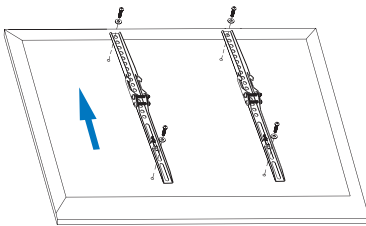

## Tilt TV Wall Mount for 37" - 70" TV

Art. No.: BP0039

Easy installation and compatible with VESA standard max. 600 x 400mm.

### Features:

- » Super strong mounting brackets: Solid-reinforced Cold Steel, durable product with maximum capacity of 35kg
- » 20.5mm Profile from wall and Tilt Capacity: 0°~-8°
- » Compatible with VESA 200x200mm, 400x200mm, 300x300mm, 400x400mm, 600x400mm
- » Easy to install
- » Fit for 37-70 inch LED LCD plasma TV, PC Monitor screens

Install the wall plate to the Solid wall or Double Stud wall

Install the wall mount to back of the TV

Apply the TV with wall mount to the wall plate

\* The specifications and pictures are subject to change without notice.  
\* All trade names referenced are the registered trademark of their respective owners.

### Specification:

Screen Size	37"-70"
Rated Load	35kg/77lbs
VESA	200x200, 400x200, 300x300, 400x400, 600x400
Distance to the wall	20.5mm
Tilt	0° ~ -8°
Product Size	665 x 422 x 20.5mm