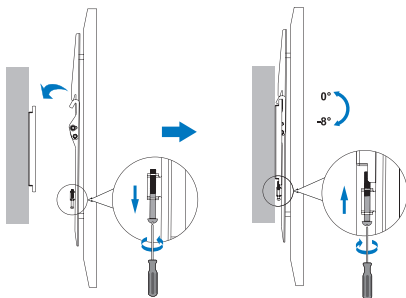

## Tilt TV Wall Mount for 37" - 70" TV

Art. No.: BP0039

Easy installation and compatible with VESA standard max. 600 x 400mm.

### Features:

- » Super strong mounting brackets: Solid-reinforced Cold Steel, durable product with maximum capacity of 35kg
- » 20.5mm Profile from wall and Tilt Capacity: 0°~-8°
- » Compatible with VESA 200x200mm, 400x200mm, 300x300mm, 400x400mm, 600x400mm
- » Easy to install
- » Fit for 37-70 inch LED LCD plasma TV, PC Monitor screens

Install the wall plate to the Solid wall or Double Stud wall

Install the wall mount to back of the TV

Apply the TV with wall mount to the wall plate

\* The specifications and pictures are subject to change without notice.  
\* All trade names referenced are the registered trademark of their respective owners.