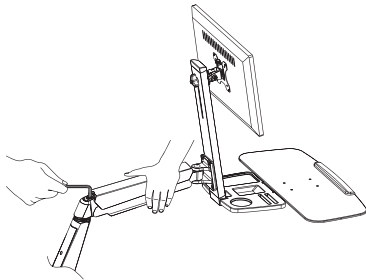

LogiLink®

Sit-Stand Workstation for 13"-32" Monitor

Art. No.: BP0040

Features:

- » Fit for 13"-32" LED/LCD monitors and screens
- » Easily lift monitor and keyboard to proper height
- » Gas spring structure offers perfect counterbalance presentation
- » Built-in spring gauge for perfect weight adjustment
- » Second storage tray for phones, stationary, and other accessories
- » Safety ledge stopper prevents your devices from slipping
- » Neat and efficient cable management
- » Both grommet and desk clamp mounting available
- » VESA compliant: 75x75mm, 100x100mm

4 052792 046458

Made in China

Best Connectivity

LogiLink®

Sit-Stand Workstation for 13"-32" Monitor

Art. No.: BP0040

1

2

3

4

Specification:

Screen Size	13"-32"
Rated Load	2-8kg/4.4-17.6lbs
VESA	75x75, 100x100
Arm Extend	442mm
Tilt	15° ~ -15°
Swivel	90°~-90°
Rotate	180°~-180°
Product Size	666 x 1150 x 1020mm

Fits
13"-32"
Monitor

VESA
Max.
100x100mm

**Arm
Extend**
442mm

rated
2-8kg/
4.4-17.6lbs

ROTATION
-180° ~ 180°

TILT
15° ~ -15°

SWIVEL
90° ~ -90°

Package Contents:

- » 1 x Sit-Stand Workstation
- » 1 x Screw Package
- » 1 x User Manual