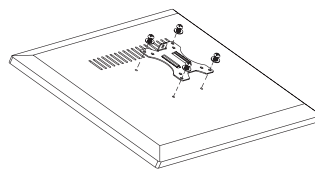

4 052792 046458

Made in China

Best Connectivity

LogiLink®

Sit-Stand Workstation for 13"-32" Monitor

Art. No.: BP0040

1

2

3

4

Specification:

Screen Size	13"-32"
Rated Load	2-8kg/4.4-17.6lbs
VESA	75x75, 100x100
Arm Extend	442mm
Tilt	15° ~ -15°
Swivel	90°~-90°
Rotate	180°~-180°
Product Size	666 x 1150 x 1020mm

Fits
13"-32"
Monitor

VESA
Max.
100x100mm

**Arm
Extend**
442mm

rated
2-8kg/
4.4-17.6lbs

ROTATION
-180° ~ 180°

TILT
15° ~ -15°

SWIVEL
90° ~ -90°

Package Contents:

- » 1 x Sit-Stand Workstation
- » 1 x Screw Package
- » 1 x User Manual

Package Informations:

- » Packing Dimension: 935 x 575 x 190mm
- » Packing Weight: 14.1kg
- » Carton Dimension: 935 x 575 x 190mm
- » Carton Q'ty: 1pcs
- » Carton Weight: 14.1kg

RoHS
compliant

* The specifications and pictures are subject to change without notice.
* All trade names referenced are the registered trademark of their respective owners.