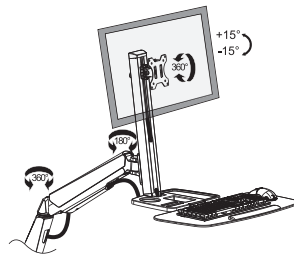

LogiLink®

Sit-Stand Workstation for 13"-32" Monitor

Art. No.: BP0040

Features:

- » Fit for 13"-32" LED/LCD monitors and screens
- » Easily lift monitor and keyboard to proper height
- » Gas spring structure offers perfect counterbalance presentation
- » Built-in spring gauge for perfect weight adjustment
- » Second storage tray for phones, stationary, and other accessories
- » Safety ledge stopper prevents your devices from slipping
- » Neat and efficient cable management
- » Both grommet and desk clamp mounting available
- » VESA compliant: 75x75mm, 100x100mm

4 052792 046458

Made in China

Best Connectivity

LogiLink®

Sit-Stand Workstation for 13"-32" Monitor

Art. No.: BP0040

1

2

3

4

Specification:

Screen Size	13"-32"
Rated Load	2-8kg/4.4-17.6lbs
VESA	75x75, 100x100
Arm Extend	442mm
Tilt	15° ~ -15°
Swivel	90°~-90°
Rotate	180°~-180°
Product Size	666 x 1150 x 1020mm

Fits
13"-32"
Monitor

VESA
Max.
100x100mm

**Arm
Extend**
442mm

rated
2-8kg/
4.4-17.6lbs

ROTATION
-180° ~ 180°

TILT
15° ~ -15°

SWIVEL
90° ~ -90°

Package Contents:

- » 1 x Sit-Stand Workstation
- » 1 x Screw Package
- » 1 x User Manual