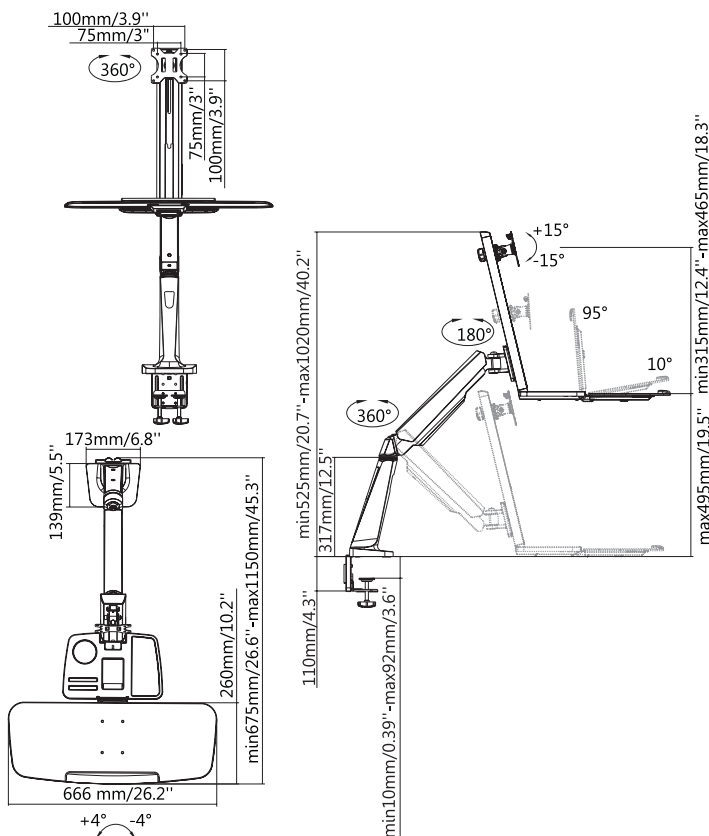

LogiLink®

Sit-Stand Workstation for 13"-32" Monitor

Art. No.: BP0040

Features:

- » Fit for 13"-32" LED/LCD monitors and screens
- » Easily lift monitor and keyboard to proper height
- » Gas spring structure offers perfect counterbalance presentation
- » Built-in spring gauge for perfect weight adjustment
- » Second storage tray for phones, stationary, and other accessories
- » Safety ledge stopper prevents your devices from slipping
- » Neat and efficient cable management
- » Both grommet and desk clamp mounting available
- » VESA compliant: 75x75mm, 100x100mm

3

4

Specification:

Screen Size	13"-32"
Rated Load	2-8kg/4.4-17.6lbs
VESA	75x75, 100x100
Arm Extend	442mm
Tilt	15° ~ -15°
Swivel	90°~-90°
Rotate	180°~-180°
Product Size	666 x 1150 x 1020mm

Fits
13"-32"
Monitor

VESA
Max.
100x100mm

**Arm
Extend**
442mm

rated
2-8kg/
4.4-17.6lbs

ROTATION
-180° ~ 180°

TILT
15° ~ -15°

SWIVEL
90° ~ -90°

Package Contents:

- » 1 x Sit-Stand Workstation
- » 1 x Screw Package
- » 1 x User Manual

Package Informations:

- » Packing Dimension: 935 x 575 x 190mm
- » Packing Weight: 14.1kg
- » Carton Dimension: 935 x 575 x 190mm
- » Carton Q'ty: 1pcs
- » Carton Weight: 14.1kg

RoHS
compliant

* The specifications and pictures are subject to change without notice.
* All trade names referenced are the registered trademark of their respective owners.