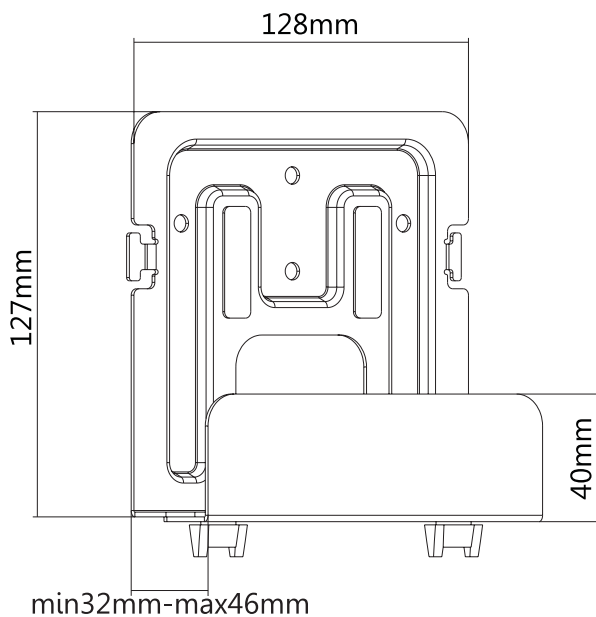

Adjustable depth
32mm to 46mm

Adjustable knobs
for easy assembly
or adjustment

4 mounting holes for quick
and easy installation

* The specifications and pictures are subject to change without notice.
* All trade names referenced are the registered trademark of their respective owners.

b > a

Specification:

Rated Load	1kg/2.2lbs
Material	Steel T=1.5
Surface	Powder Coating
Product Size	128 x 140 x 32-46mm

Package Contents:

- » 1 x Media Player Mount
- » 1 x Screw Package
- » 1 x Elastic Cord