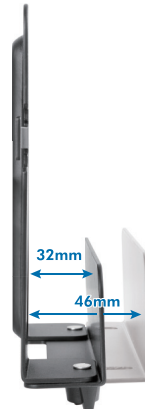

LogiLink®

Universal Media Player Mount

Art. No.: BP0049

Compatible with Apple TV, Amazon Fire, Roku Streaming and more media players.

Features:

- » Open construction for easy access to power button, output jacks, and cable on either side
- » Adjustable knobs for easy assembly or adjustment
- » 4 mounting holes for quick and easy installation

Adjustable depth
32mm to 46mm

Adjustable knobs
for easy assembly
or adjustment

4 mounting holes for quick
and easy installation

* The specifications and pictures are subject to change without notice.
* All trade names referenced are the registered trademark of their respective owners.

b > a

Specification:

Rated Load	1kg/2.2lbs
Material	Steel T=1.5
Surface	Powder Coating
Product Size	128 x 140 x 32-46mm

Package Contents:

- » 1 x Media Player Mount
- » 1 x Screw Package
- » 1 x Elastic Cord