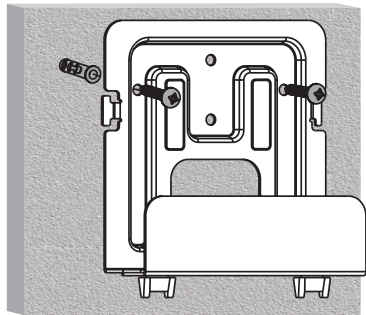

Adjustable depth
32mm to 46mm

Adjustable knobs
for easy assembly
or adjustment

4 mounting holes for quick
and easy installation

* The specifications and pictures are subject to change without notice.
* All trade names referenced are the registered trademark of their respective owners.

BP0049

4 052792 046540

Made in China

Best Connectivity

Use the provided elastic cord to firmly hold your media player!

1

2

3

b > a

Specification:

Rated Load	1kg/2.2lbs
Material	Steel T=1.5
Surface	Powder Coating
Product Size	128 x 140 x 32-46mm

Package Contents:

- » 1 x Media Player Mount
- » 1 x Screw Package
- » 1 x Elastic Cord