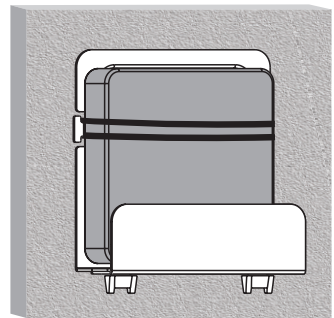

Adjustable depth
32mm to 46mm

Adjustable knobs
for easy assembly
or adjustment

4 mounting holes for quick
and easy installation

* The specifications and pictures are subject to change without notice.
* All trade names referenced are the registered trademark of their respective owners.

BP0049

4 052792 046540

Made in China

Best Connectivity

Use the provided elastic cord to firmly hold your media player!

1

2

3

b > a

Specification:

Rated Load	1kg/2.2lbs
Material	Steel T=1.5
Surface	Powder Coating
Product Size	128 x 140 x 32-46mm

Package Contents:

- » 1 x Media Player Mount
- » 1 x Screw Package
- » 1 x Elastic Cord