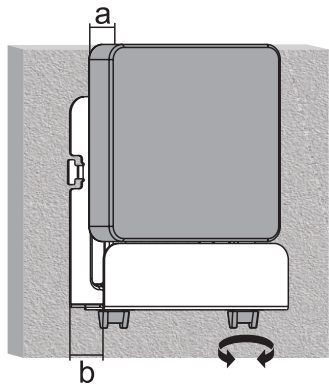

Use the provided elastic cord to firmly hold your media player!

1

2

3

b > a

Specification:

Rated Load	1kg/2.2lbs
Material	Steel T=1.5
Surface	Powder Coating
Product Size	128 x 140 x 32-46mm

Package Contents:

- » 1 x Media Player Mount
- » 1 x Screw Package
- » 1 x Elastic Cord

Package Informations:

- » Packing Dimension: mm
- » Packing Weight: kg
- » Carton Dimension: mm
- » Carton Q'ty: pcs
- » Carton Weight: kg

* The specifications and pictures are subject to change without notice.
*All trade names referenced are the registered network of their respective owners.

BP0049

4 052792 046540

Made in China

Best Connectivity