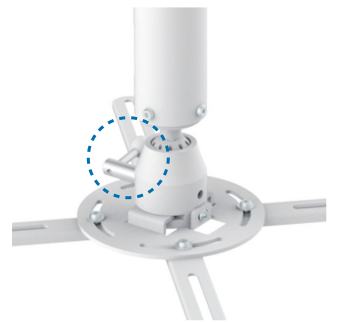

## Universal Ceiling Projector Mount, 900mm

Art. No.: BP0054

It works for flat ceilings and comes with all the hardware needed for easy installation.

### Features:

- » Fits the projector up to 30kg
- » Sturdy and simple design
- » Aluminum construction
- » Easy installation
- » Works with flat ceilings
- » -20°~20° tilt, -20°~20° swivel, 360° rotate
- » Comes with the mounting hardware
- » Max Equipment Size: Projectors with a range from 180mm to 400mm in diameter
- » Cable-mounting channel
- » Adjustable metal arms

Lockdown Handle

Flexible Ball Joint

Adjust Length  
from 670 to 900mm

Cable Management

\* The specifications and pictures are subject to change without notice.  
\* All trade names referenced are the registered trademark of their respective owners.

### Specification:

Material	Aluminum, Steel
Adjust Length	670-900mm
Mounting Range	180-400mm
Rated Load	30kg (66lbs)
Tilt	-20° ~20°
Swivel	-20°~20°
Rotate	360°
Color	White
Product Dimensions	900 x 415 x 415mm