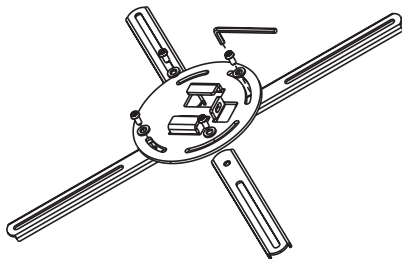

LogiLink®

Universal Ceiling Projector Mount, 900mm

Art. No.: BP0054

1

2

3

4

5

RoHS
compliant

* The specifications and pictures are subject to change without notice.
* All trade names referenced are the registered trademark of their respective owners.

BP0054

4 052792 048148

Made in China

Best Connectivity