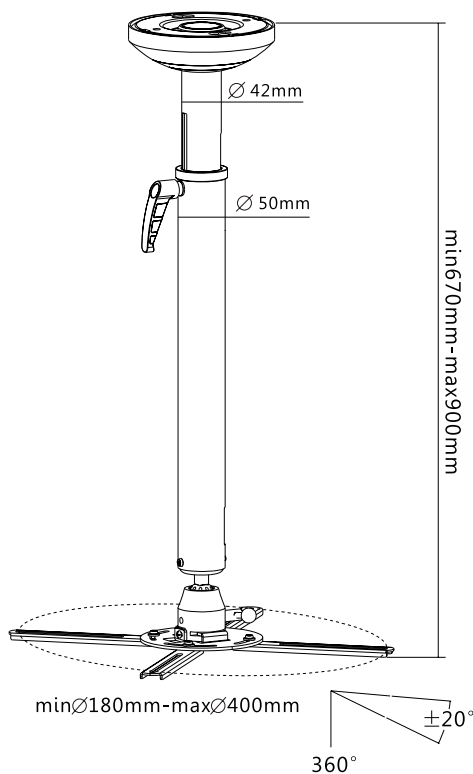

## Universal Ceiling Projector Mount, 900mm

Art. No.: BP0054

It works for flat ceilings and comes with all the hardware needed for easy installation.

### Features:

- » Fits the projector up to 30kg
- » Sturdy and simple design
- » Aluminum construction
- » Easy installation
- » Works with flat ceilings
- » -20°~20° tilt, -20°~20° swivel, 360° rotate
- » Comes with the mounting hardware
- » Max Equipment Size: Projectors with a range from 180mm to 400mm in diameter
- » Cable-mounting channel
- » Adjustable metal arms

Lockdown Handle

Flexible Ball Joint

Adjust Length  
from 670 to 900mm

Cable Management

\* The specifications and pictures are subject to change without notice.  
\* All trade names referenced are the registered trademark of their respective owners.

### Specification:

Material	Aluminum, Steel
Adjust Length	670-900mm
Mounting Range	180-400mm
Rated Load	30kg (66lbs)
Tilt	-20° ~20°
Swivel	-20°~20°
Rotate	360°
Color	White
Product Dimensions	900 x 415 x 415mm