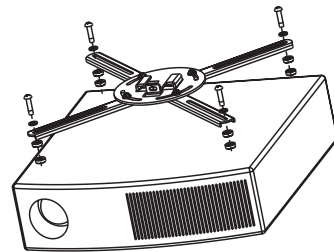

LogiLink®

Universal Ceiling Projector Mount, 900mm

Art. No.: BP0054

1

2

3

4

5

RoHS
compliant

* The specifications and pictures are subject to change without notice.
* All trade names referenced are the registered trademark of their respective owners.

BP0054

4 052792 048148

Made in China

Best Connectivity