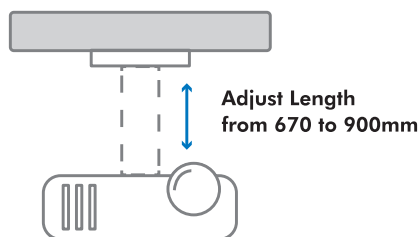

### Features:

- » Fits the projector up to 30kg
- » Sturdy and simple design
- » Aluminum construction
- » Easy installation
- » Works with flat ceilings
- » -20°~20° tilt, -20°~20° swivel, 360° rotate
- » Comes with the mounting hardware
- » Max Equipment Size: Projectors with a range from 180mm to 400mm in diameter
- » Cable-mounting channel
- » Adjustable metal arms

Lockdown Handle

Flexible Ball Joint

Adjust Length  
from 670 to 900mm

Cable Management

\* The specifications and pictures are subject to change without notice.  
\* All trade names referenced are the registered trademark of their respective owners.

### Specification:

Material	Aluminum, Steel
Adjust Length	670-900mm
Mounting Range	180-400mm
Rated Load	30kg (66lbs)
Tilt	-20° ~20°
Swivel	-20°~20°
Rotate	360°
Color	White
Product Dimensions	900 x 415 x 415mm