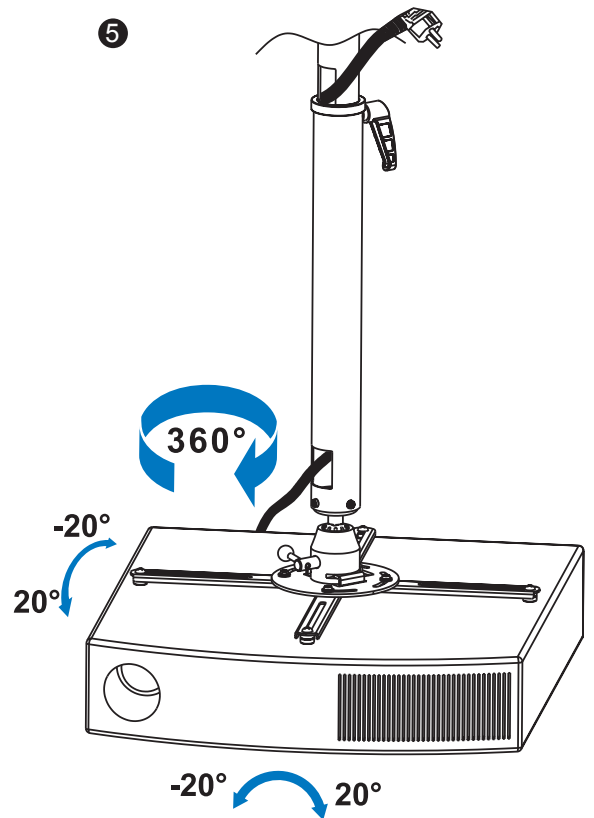

LogiLink®

Universal Ceiling Projector Mount, 900mm

Art. No.: BP0054

1

2

3

4

5

RoHS
compliant

* The specifications and pictures are subject to change without notice.
* All trade names referenced are the registered trademark of their respective owners.

BP0054

4 052792 048148

Made in China

Best Connectivity