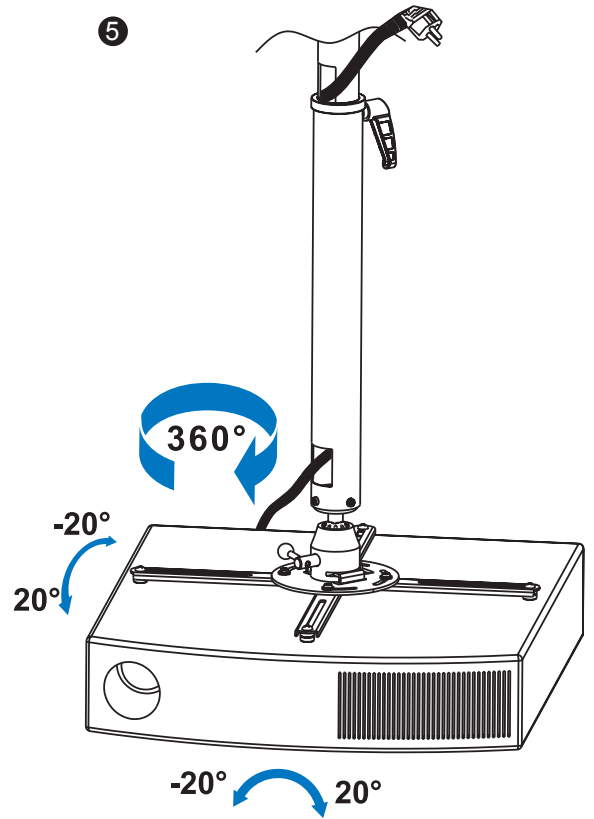

LogiLink®

Universal Ceiling Projector Mount, 600mm

Art. No.: BP0055

1

2

3

4

5

RoHS
compliant

* The specifications and pictures are subject to change without notice.
* All trade names referenced are the registered trademark of their respective owners.

BP0055

4 052792 048155

Made in China

Best Connectivity