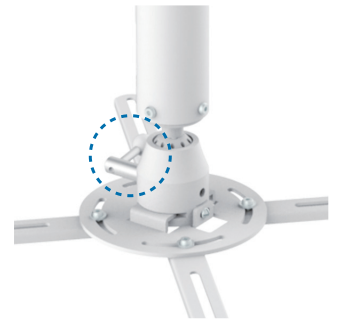

LogiLink®

Universal Ceiling Projector Mount, 600mm

Art. No.: BP0055

It works for flat ceilings and comes with all the hardware needed for easy installation.

Features:

- » Fits the projector up to 30kg
- » Sturdy and simple design
- » Aluminum construction
- » Easy installation
- » Works with flat ceilings
- » $-20^{\circ}\sim 20^{\circ}$ tilt, $-20^{\circ}\sim 20^{\circ}$ swivel, 360° rotate
- » Comes with the mounting hardware
- » Max Equipment Size: Projectors with a range from 180mm to 400mm in diameter
- » Cable-mounting channel
- » Adjustable metal arms

Lockdown Handle

Flexible Ball Joint

Adjust Length
from 520 to 600mm

Cable Management

* The specifications and pictures are subject to change without notice.
* All trade names referenced are the registered trademark of their respective owners.

BP0055

4 052792 048155

Made in China

Best Connectivity

LogiLink®

Universal Ceiling Projector Mount, 600mm

Art. No.: BP0055

1

Made in China

Best Connectivity

LogiLink®

Universal Ceiling Projector Mount, 600mm

Art. No.: BP0055

Specification:

Material	Aluminum, Steel
Adjust Length	520-600mm
Mounting Range	180-400mm
Rated Load	30kg (66lbs)
Tilt	-20° ~20°
Swivel	-20°~20°
Rotate	360°
Color	White
Product Dimensions	600 x 415 x 415mm