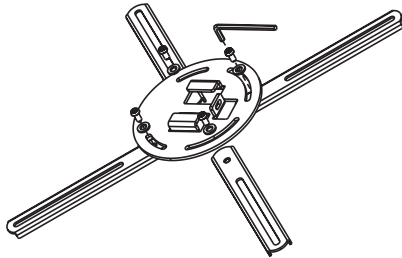

LogiLink®

Universal Ceiling Projector Mount, 600mm

Art. No.: BP0055

It works for flat ceilings and comes with all the hardware needed for easy installation.

Features:

- » Fits the projector up to 30kg
- » Sturdy and simple design
- » Aluminum construction
- » Easy installation
- » Works with flat ceilings
- » $-20^{\circ}\sim 20^{\circ}$ tilt, $-20^{\circ}\sim 20^{\circ}$ swivel, 360° rotate
- » Comes with the mounting hardware
- » Max Equipment Size: Projectors with a range from 180mm to 400mm in diameter
- » Cable-mounting channel
- » Adjustable metal arms

Lockdown Handle

Flexible Ball Joint

Adjust Length
from 520 to 600mm

Cable Management

* The specifications and pictures are subject to change without notice.
* All trade names referenced are the registered trademark of their respective owners.

BP0055

4 052792 048155

Made in China

Best Connectivity

LogiLink®

Universal Ceiling Projector Mount, 600mm

Art. No.: BP0055

1

Made in China

Best Connectivity

LogiLink®

Universal Ceiling Projector Mount, 600mm

Art. No.: BP0055

Specification:

Material	Aluminum, Steel
Adjust Length	520-600mm
Mounting Range	180-400mm
Rated Load	30kg (66lbs)
Tilt	-20° ~20°
Swivel	-20°~20°
Rotate	360°
Color	White
Product Dimensions	600 x 415 x 415mm