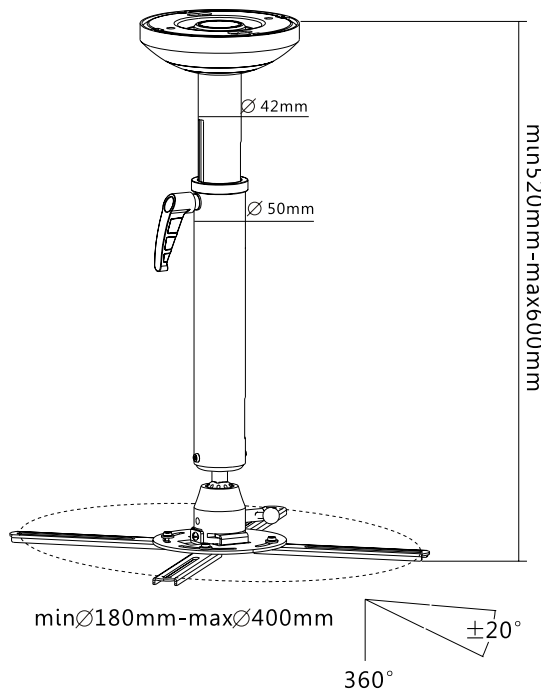

LogiLink®

Universal Ceiling Projector Mount, 600mm

Art. No.: BP0055

It works for flat ceilings and comes with all the hardware needed for easy installation.

Features:

- » Fits the projector up to 30kg
- » Sturdy and simple design
- » Aluminum construction
- » Easy installation
- » Works with flat ceilings
- » $-20^{\circ}\sim 20^{\circ}$ tilt, $-20^{\circ}\sim 20^{\circ}$ swivel, 360° rotate
- » Comes with the mounting hardware
- » Max Equipment Size: Projectors with a range from 180mm to 400mm in diameter
- » Cable-mounting channel
- » Adjustable metal arms

Lockdown Handle

Flexible Ball Joint

Adjust Length
from 520 to 600mm

Cable Management

* The specifications and pictures are subject to change without notice.
* All trade names referenced are the registered trademark of their respective owners.

Made in China

Best Connectivity

LogiLink®

Universal Ceiling Projector Mount, 600mm

Art. No.: BP0055

Specification:

Material	Aluminum, Steel
Adjust Length	520-600mm
Mounting Range	180-400mm
Rated Load	30kg (66lbs)
Tilt	-20° ~20°
Swivel	-20°~20°
Rotate	360°
Color	White
Product Dimensions	600 x 415 x 415mm

Package Contents:

- » 1 x Projector Mount
- » 1 x Screw Package
- » 1 x User Manual

Package Informations:

- » Packing Dimension: 472 x 176 x 92mm
- » Packing Weight: kg
- » Carton Dimension: 490 x 370 x 290mm
- » Carton Q'ty: 6pcs
- » Carton Weight: 21kg