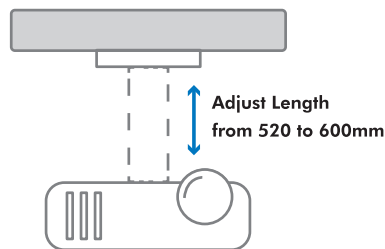

LogiLink®

Universal Ceiling Projector Mount, 600mm

Art. No.: BP0055

It works for flat ceilings and comes with all the hardware needed for easy installation.

Features:

- » Fits the projector up to 30kg
- » Sturdy and simple design
- » Aluminum construction
- » Easy installation
- » Works with flat ceilings
- » $-20^{\circ}\sim 20^{\circ}$ tilt, $-20^{\circ}\sim 20^{\circ}$ swivel, 360° rotate
- » Comes with the mounting hardware
- » Max Equipment Size: Projectors with a range from 180mm to 400mm in diameter
- » Cable-mounting channel
- » Adjustable metal arms

Lockdown Handle

Flexible Ball Joint

Adjust Length
from 520 to 600mm

Cable Management

* The specifications and pictures are subject to change without notice.
* All trade names referenced are the registered trademark of their respective owners.

Made in China

Best Connectivity

LogiLink®

Universal Ceiling Projector Mount, 600mm

Art. No.: BP0055

Specification:

Material	Aluminum, Steel
Adjust Length	520-600mm
Mounting Range	180-400mm
Rated Load	30kg (66lbs)
Tilt	-20° ~20°
Swivel	-20°~20°
Rotate	360°
Color	White
Product Dimensions	600 x 415 x 415mm

Package Contents:

- » 1 x Projector Mount
- » 1 x Screw Package
- » 1 x User Manual

Package Informations:

- » Packing Dimension: 472 x 176 x 92mm
- » Packing Weight: kg
- » Carton Dimension: 490 x 370 x 290mm
- » Carton Q'ty: 6pcs
- » Carton Weight: 21kg