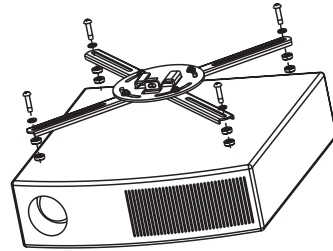

LogiLink®

Universal Ceiling Projector Mount, 600mm

Art. No.: BP0055

1

2

3

4

5

RoHS
compliant

* The specifications and pictures are subject to change without notice.
* All trade names referenced are the registered trademark of their respective owners.

BP0055

4 052792 048155

Made in China

Best Connectivity