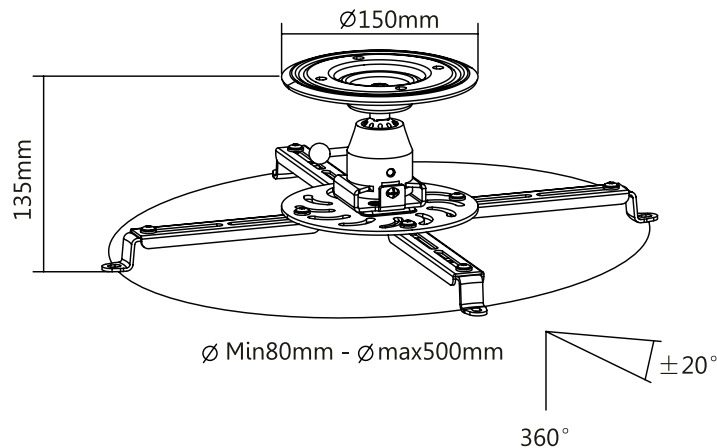

## Universal Ceiling Projector Mount, 135mm

Art. No.: BP0056

It works for flat ceilings and comes with all the hardware needed for easy installation.

### Features:

- » Fits the projector up to 25kg
- » Sturdy and simple design
- » Aluminum construction
- » Works with flat ceilings
- » -20°~20° tilt, -20°~20° swivel, 360° rotate
- » Comes with the mounting hardware
- » Max Equipment Size: Projectors with a range from 80mm to 500mm in diameter

### Specification:

|                    |                   |
|--------------------|-------------------|
| Material           | Aluminum, Steel   |
| Mounting Range     | 80-500mm          |
| Rated Load         | 25kg (55lbs)      |
| Tilt               | -20° ~20°         |
| Swivel             | -20°~20°          |
| Rotate             | 360°              |
| Color              | White             |
| Product Dimensions | 135 x 515 x 515mm |