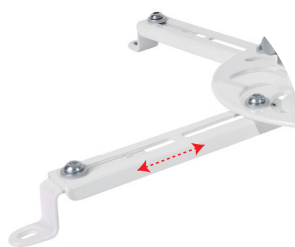

## Universal Ceiling Projector Mount, 135mm

Art. No.: BP0056

It works for flat ceilings and comes with all the hardware needed for easy installation.

### Features:

- » Fits the projector up to 25kg
- » Sturdy and simple design
- » Aluminum construction
- » Works with flat ceilings
- » -20°~20° tilt, -20°~20° swivel, 360° rotate
- » Comes with the mounting hardware
- » Max Equipment Size: Projectors with a range from 80mm to 500mm in diameter

The easy grip knob to hold image position

The quick release connectors for easy horizontal alignment

Adjustable support arms

\* The specifications and pictures are subject to change without notice.  
\* All trade names referenced are the registered trademark of their respective owners.