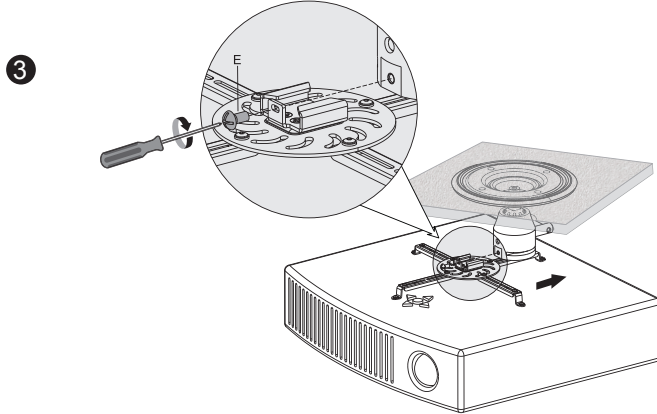

LogiLink®

Universal Ceiling Projector Mount, 135mm

Art. No.: BP0056

* The specifications and pictures are subject to change without notice.
* All trade names referenced are the registered trademark of their respective owners.

BP0056

4 052792 048179

Made in China

Best Connectivity