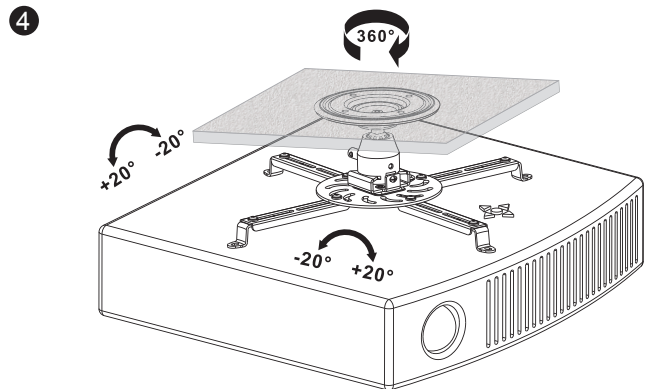

LogiLink®

Universal Ceiling Projector Mount, 135mm

Art. No.: BP0056

* The specifications and pictures are subject to change without notice.
* All trade names referenced are the registered trademark of their respective owners.

BP0056

4 052792 048179

Made in China

Best Connectivity