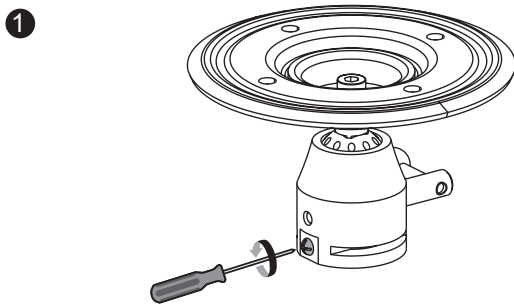

LogiLink®

Universal Ceiling Projector Mount, 135mm

Art. No.: BP0056

* The specifications and pictures are subject to change without notice.
* All trade names referenced are the registered trademark of their respective owners.

BP0056

4 052792 048179

Made in China

Best Connectivity