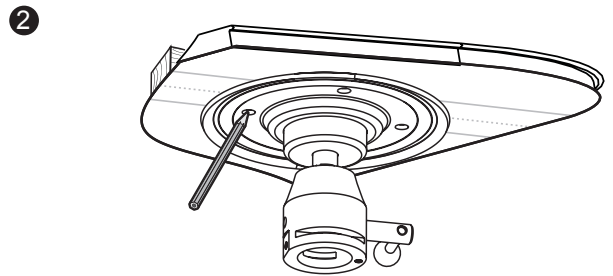

LogiLink®

Universal Ceiling Projector Mount, 135mm

Art. No.: BP0056

* The specifications and pictures are subject to change without notice.
* All trade names referenced are the registered trademark of their respective owners.

BP0056

4 052792 048179

Made in China

Best Connectivity