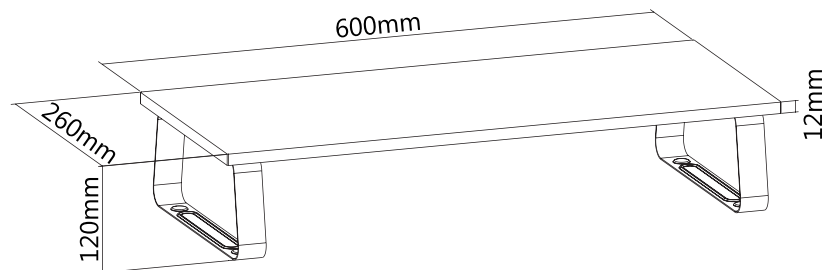

Features:

- » Durable product with maximum capacity of 20kg
- » Raise monitor to a more comfortable viewing position
- » Provides storage space for desk items
- » Easy to install
- » Material: Steel, Particle board, EVA pads
- » Dimension: 600 x 260 x 120mm, thickness: 12mm

Made in China

LogiLink®

Tabletop Monitor Riser For Laptop and Monitor

Art. No.: BP0065

Specification:

Material	Particle Board
Dimensions	600 x 260 x 120mm
Surface Finish	350 x 300mm
Weight Capacity	20kg
Applicable Devices	Laptop, Monitor
Color	Black