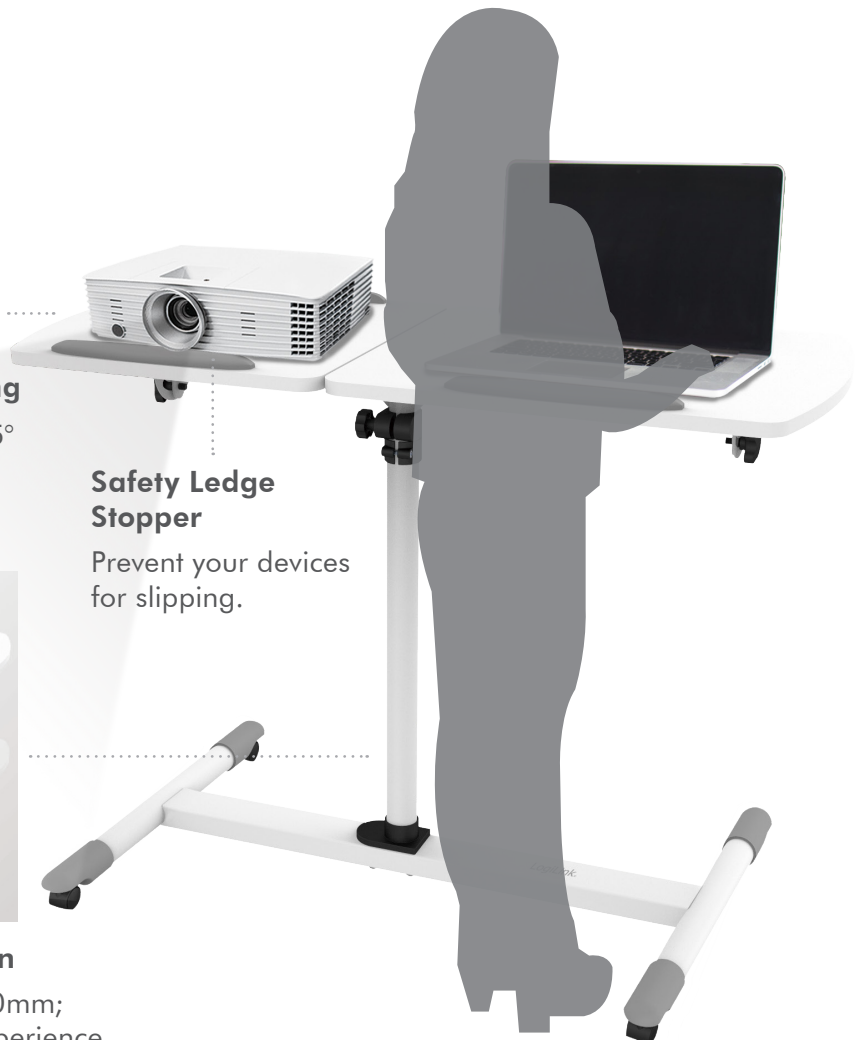

LogiLink®

Universal Adjustable Projector/Laptop Trolley

Art. No.: BP0067A

The multipurpose cart is perfect for a variety of A/V presentation functions such as a lecture stand or laptop computer stand. It is stable and secure for your projector, laptop or monitor and easy to move around.

-35°~35°

Tiltable Table for Best Viewing

Tiltable table can be tilted +/-35° up and down to optimize your typing angle.

Adjustment for Perfect Position

Height adjustable from 700-1100mm; providing a comfortable work experience.

Safety Ledge Stopper

Prevent your devices for slipping.

4 casters offer maximum stability (2 lockable).

* The specifications and pictures are subject to change without notice.
* All trade names referenced are the registered namework of their respective owners.

BP0067A

Made in China

Best Connectivity

LogiLink®

Universal Adjustable Projector/Laptop Trolley

Art. No.: BP0067A

Features:

- » Steel construction provides a solid, and long-lasting performance
- » Increased storage room beneath the desktop
- » Safety ledge stopper prevents your devices from slipping
- » Durable product with maximum capacity of 10kg
- » Convenient height adjustment for different needs
- » Tilttable platform for more viewing flexibility
- » Easy to assemble
- » Ideal for conference center, hotel, meeting room, classroom and showroom