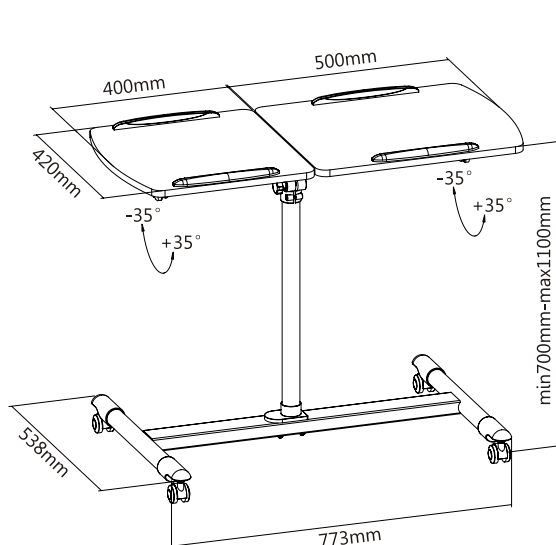

BP0067A

Made in China

Best Connectivity

LogiLink®

Universal Adjustable Projector/Laptop Trolley

Art. No.: BP0067A

Features:

- » Steel construction provides a solid, and long-lasting performance
- » Increased storage room beneath the desktop
- » Safety ledge stopper prevents your devices from slipping
- » Durable product with maximum capacity of 10kg
- » Convenient height adjustment for different needs
- » Tilttable platform for more viewing flexibility
- » Easy to assemble
- » Ideal for conference center, hotel, meeting room, classroom and showroom

Specification:

Material	MDF & Melamine
Color	White
Worksurface Size (LxW)	400 x 420mm, 500 x 420mm
Tabletop Thickness	15mm
Height Range	700-1100mm
Worksurface Weight Capacity	10kg
Dimension	773 x 538 x 700-1100mm