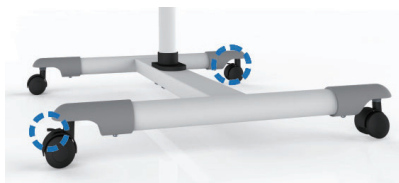

LogiLink®

Universal Adjustable Projector/Laptop Trolley

Art. No.: BP0067A

The multipurpose cart is perfect for a variety of A/V presentation functions such as a lecture stand or laptop computer stand. It is stable and secure for your projector, laptop or monitor and easy to move around.

-35°~35°

Tiltable Table for Best Viewing

Tiltable table can be tilted +/-35° up and down to optimize your typing angle.

Adjustment for Perfect Position

Height adjustable from 700-1100mm; providing a comfortable work experience.

Safety Ledge Stopper

Prevent your devices for slipping.

4 casters offer maximum stability (2 lockable).

* The specifications and pictures are subject to change without notice.
* All trade names referenced are the registered namework of their respective owners.

BP0067A

Made in China

Best Connectivity

LogiLink®

Universal Adjustable Projector/Laptop Trolley

Art. No.: BP0067A

Features:

- » Steel construction provides a solid, and long-lasting performance
- » Increased storage room beneath the desktop
- » Safety ledge stopper prevents your devices from slipping
- » Durable product with maximum capacity of 10kg
- » Convenient height adjustment for different needs
- » Tilttable platform for more viewing flexibility
- » Easy to assemble
- » Ideal for conference center, hotel, meeting room, classroom and showroom