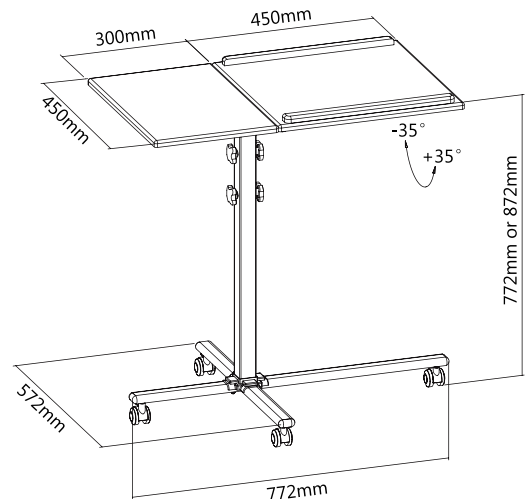

* The specifications and pictures are subject to change without notice.
*All trade names referenced are the registered trademark of their respective owners.

BP0068

4 052792 050660

Made in China

Best Connectivity