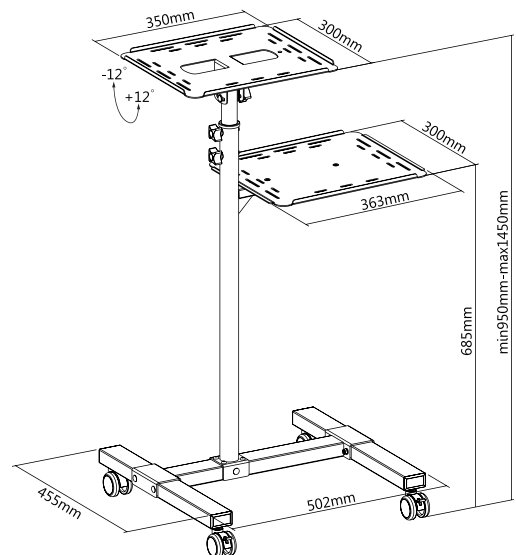

* The specifications and pictures are subject to change without notice.
*All trade names referenced are the registered namework of their respective owners.

BP0069

4 052792 050677

Made in China