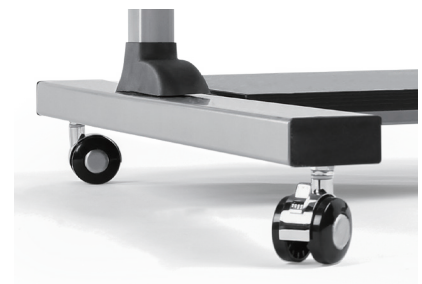

LogiLink®

Compact Mobile Stand Up Computer Workstation

Art. No.: BP0070

Designed to mount the computer to save more space in the working area.

Features:

- » Allow easy transition from sitting to standing with manual height lifting
- » E1 Grade particle board panel: features Heavy duty and moisture resistant
- » Locking rotary knob ensures a secure position at any height setting
- » Ledge on the bottom to hold paper in place from sliding off
- » Ideal for Use as A Stand Up Desk or A Speaker's Podium

Height adjustable table top and keyboard tray and two utility shelves offer the basics

Effortlessly to healthy sit-stand heights so you can work with more comfort

Sturdy casters

*The specifications and pictures are subject to change without prior notice.
*All trade names referenced are the registered trademarks of their respective owners.

Made in China

LogiLink®

Compact Mobile Stand Up Computer Workstation

Art. No.: BP0070

Specification:

Material	Plastic, Particle Board & Melamine, Steel
Dimensions	1378 x 705 x 700mm
Tabletop Thickness	15mm
Height Range	440mm
Worksurface Weight Capacity	60kg
Installation	Tabletop Stand