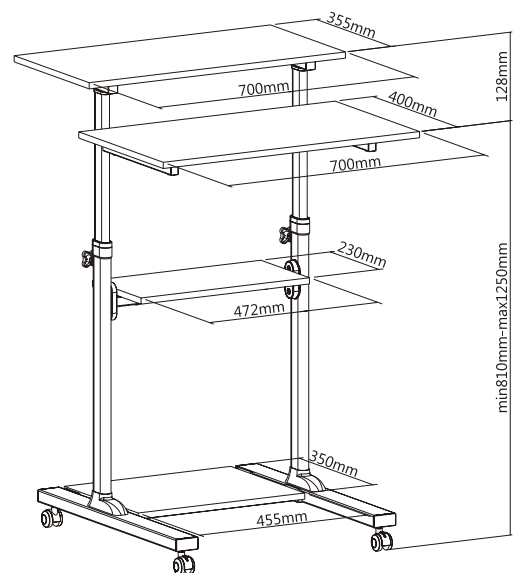

Height adjustable table top and keyboard tray and two utility shelves offer the basics

Effortlessly to healthy sit-stand heights so you can work with more comfort

Sturdy casters

*The specifications and pictures are subject to change without prior notice.
*All trade names referenced are the registered trademarks of their respective owners.

Made in China

LogiLink®

Compact Mobile Stand Up Computer Workstation

Art. No.: BP0070

Specification:

Material	Plastic, Particle Board & Melamine, Steel
Dimensions	1378 x 705 x 700mm
Tabletop Thickness	15mm
Height Range	440mm
Worksurface Weight Capacity	60kg
Installation	Tabletop Stand

Package Contents:

- » 1 x Standing Computer workstation
- » 1 x Screw Pack
- » 1 x User Manual

Package Information:

- » Packing Dimension: 940 x 770 x 105mm
- » Packing Weight: 20.7kg
- » Carton Dimension: 940 x 770 x 105mm
- » Carton Q'ty: 1pcs
- » Carton Weight: 20.7kg