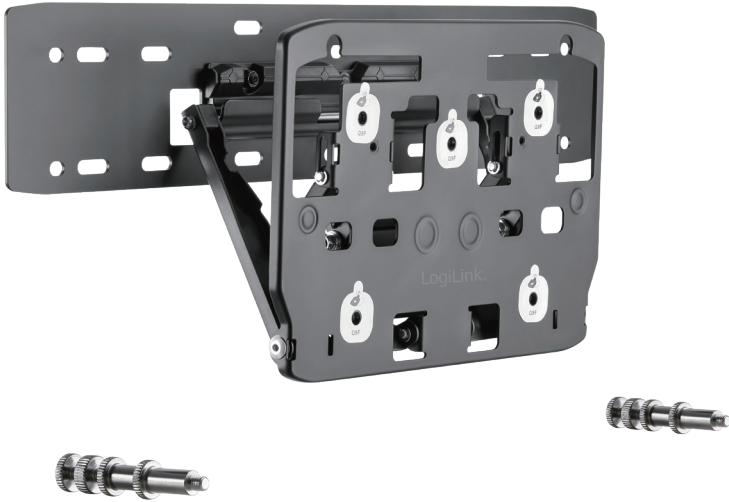

LogiLink®

Tilt TV Wall Mount
For 75" SAMSUNG® QLED TV

Art. No.: BP0082

Mount and secure large QLED TV on wall while maintaining the minimalist appearance of your TV.

Micro Gap Design

Gains more space and adds a modern look to your house.

Made in China

Best Connectivity

LogiLink®

Tilt TV Wall Mount

For 75" SAMSUNG® QLED TV

Art. No.: BP0082

Various Positions for Profile Adjustment

Allow TV to be viewed comfortably.

LogiLink®

Tilt TV Wall Mount For 75" SAMSUNG® QLED TV

Art. No.: BP0082

Specification:

Screen Size	75" SAMSUNG® QLED TV
Weight Capacity	50 kg
VESA	160x108 mm
Profile	18–86 mm
Screen Level	-1.5°/+1.5°
Material	Steel and plastic
Compatible SAMSUNG® QLED TV	Q7F/Q7FN/Q8C/Q9F/Q9FN/Q85R/Q90R/Q900R/Q950R/Q900
Color	Black
Product Size	86x520x225 mm

LogiLink®

Tilt TV Wall Mount For 75" SAMSUNG® QLED TV

Art. No.: BP0082

Package Content:

- » 1x TV Wall Mount
- » 1x Screw Package
- » 1x User Manual

Package Information:

- » Packing Dimension: 565x205x60 mm
- » Packing Weight: 2.23 kg
- » Carton Dimension: 580x430x265 mm
- » Carton Q'ty: 8 pcs
- » Carton Weight: 19.3 kg