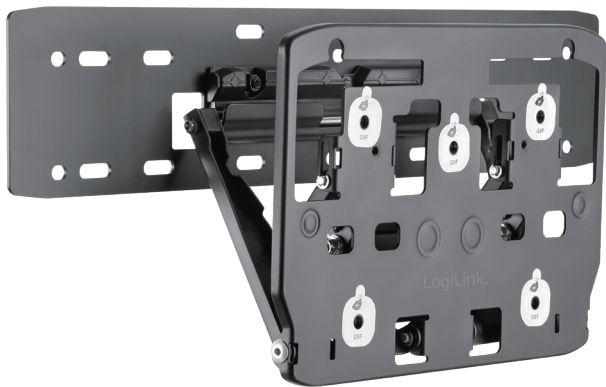

LogiLink®

Tilt TV Wall Mount
For 75" SAMSUNG® QLED TV

Art. No.: BP0082

Mount and secure large QLED TV on wall while maintaining the minimalist appearance of your TV.

Micro Gap Design

Gains more space and adds a modern look to your house.

Detachable Panel.

Toolless Tilting

Toolless tilting for the optimal viewing position.

* The specifications and pictures are subject to change without notice.
* All trade names referenced are the registered namework of their respective owners.

Made in China

Best Connectivity

LogiLink®

Tilt TV Wall Mount

For 75" SAMSUNG® QLED TV

Art. No.: BP0082

Various Positions for Profile Adjustment

Allow TV to be viewed comfortably.

LogiLink®

Tilt TV Wall Mount For 75" SAMSUNG® QLED TV

Art. No.: BP0082

Specification:

Screen Size	75" SAMSUNG® QLED TV
Weight Capacity	50 kg
VESA	160x108 mm
Profile	18–86 mm
Screen Level	-1.5°/+1.5°
Material	Steel and plastic
Compatible SAMSUNG® QLED TV	Q7F/Q7FN/Q8C/Q9F/Q9FN/Q85R/Q90R/Q900R/Q950R/Q900
Color	Black
Product Size	86x520x225 mm