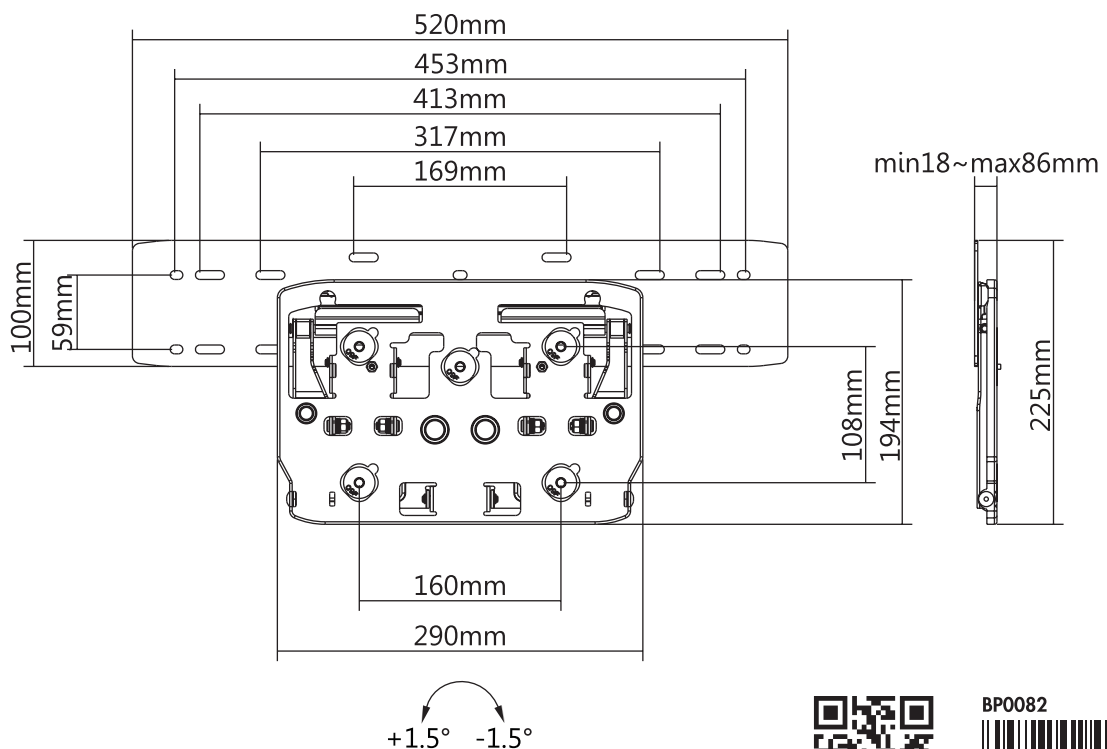

LogiLink®

Tilt TV Wall Mount For 75" SAMSUNG® QLED TV

Art. No.: BP0082

Specification:

Screen Size	75" SAMSUNG® QLED TV
Weight Capacity	50 kg
VESA	160x108 mm
Profile	18–86 mm
Screen Level	-1.5°/+1.5°
Material	Steel and plastic
Compatible SAMSUNG® QLED TV	Q7F/Q7FN/Q8C/Q9F/Q9FN/Q85R/Q90R/Q900R/Q950R/Q900
Color	Black
Product Size	86x520x225 mm

Technical Drawing:

* The specifications and pictures are subject to change without notice.
* All trade names referenced are the registered namework of their respective owners.

BP0082

Made in China

Best Connectivity

LogiLink®

Tilt TV Wall Mount For 75" SAMSUNG® QLED TV

Art. No.: BP0082

Package Content:

- » 1x TV Wall Mount
- » 1x Screw Package
- » 1x User Manual

Package Information:

- » Packing Dimension: 565x205x60 mm
- » Packing Weight: 2.23 kg
- » Carton Dimension: 580x430x265 mm
- » Carton Q'ty: 8 pcs
- » Carton Weight: 19.3 kg