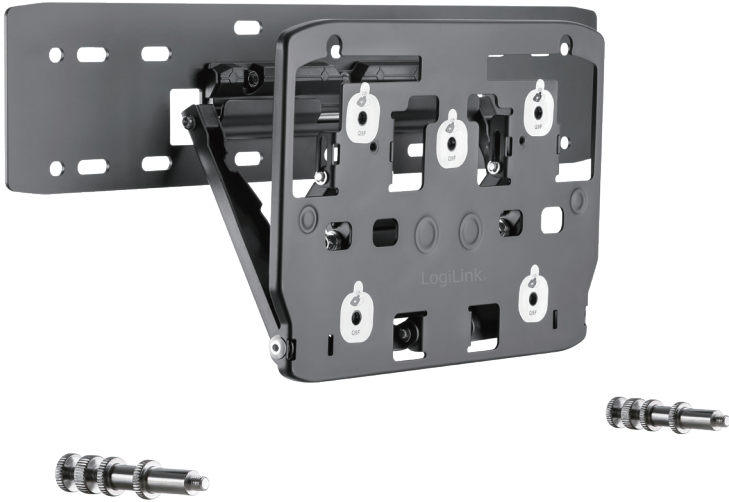

LogiLink®

Tilt TV Wall Mount
For 75" SAMSUNG® QLED TV

Art. No.: BP0082

Mount and secure large QLED TV on wall while maintaining the minimalist appearance of your TV.

Micro Gap Design

Gains more space and adds a modern look to your house.

Detachable Panel.

Toolless Tilting

Toolless tilting for the optimal viewing position.

* The specifications and pictures are subject to change without notice.
* All trade names referenced are the registered namework of their respective owners.

Made in China

Best Connectivity

LogiLink®

Tilt TV Wall Mount

For 75" SAMSUNG® QLED TV

Art. No.: BP0082

Various Positions for Profile Adjustment

Allow TV to be viewed comfortably.

LogiLink®

Tilt TV Wall Mount For 75" SAMSUNG® QLED TV

Art. No.: BP0082

Specification:

Screen Size	75" SAMSUNG® QLED TV
Weight Capacity	50 kg
VESA	160x108 mm
Profile	18–86 mm
Screen Level	-1.5°/+1.5°
Material	Steel and plastic
Compatible SAMSUNG® QLED TV	Q7F/Q7FN/Q8C/Q9F/Q9FN/Q85R/Q90R/Q900R/Q950R/Q900
Color	Black
Product Size	86x520x225 mm