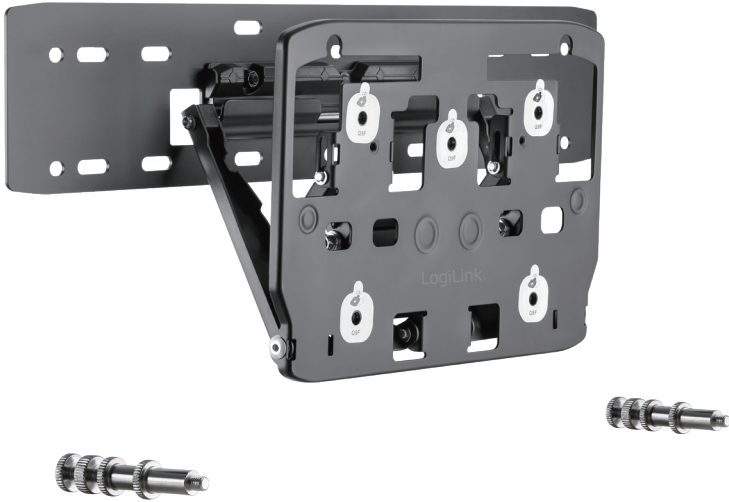

LogiLink®

Tilt TV Wall Mount
For 75" SAMSUNG® QLED TV

Art. No.: BP0082

Mount and secure large QLED TV on wall while maintaining the minimalist appearance of your TV.

Micro Gap Design

Gains more space and adds a modern look to your house.

Made in China

Best Connectivity

LogiLink®

Tilt TV Wall Mount

For 75" SAMSUNG® QLED TV

Art. No.: BP0082

Various Positions for Profile Adjustment

Allow TV to be viewed comfortably.

Best Connectivity

* The specifications and pictures are subject to change without notice.
* All trade names referenced are the registered namework of their respective owners.

BP0082

4 052792 055474

Made in China

LogiLink®

Tilt TV Wall Mount For 75" SAMSUNG® QLED TV

Art. No.: BP0082

Specification:

Screen Size	75" SAMSUNG® QLED TV
Weight Capacity	50 kg
VESA	160x108 mm
Profile	18–86 mm
Screen Level	-1.5°/+1.5°
Material	Steel and plastic
Compatible SAMSUNG® QLED TV	Q7F/Q7FN/Q8C/Q9F/Q9FN/Q85R/Q90R/Q900R/Q950R/Q900
Color	Black
Product Size	86x520x225 mm