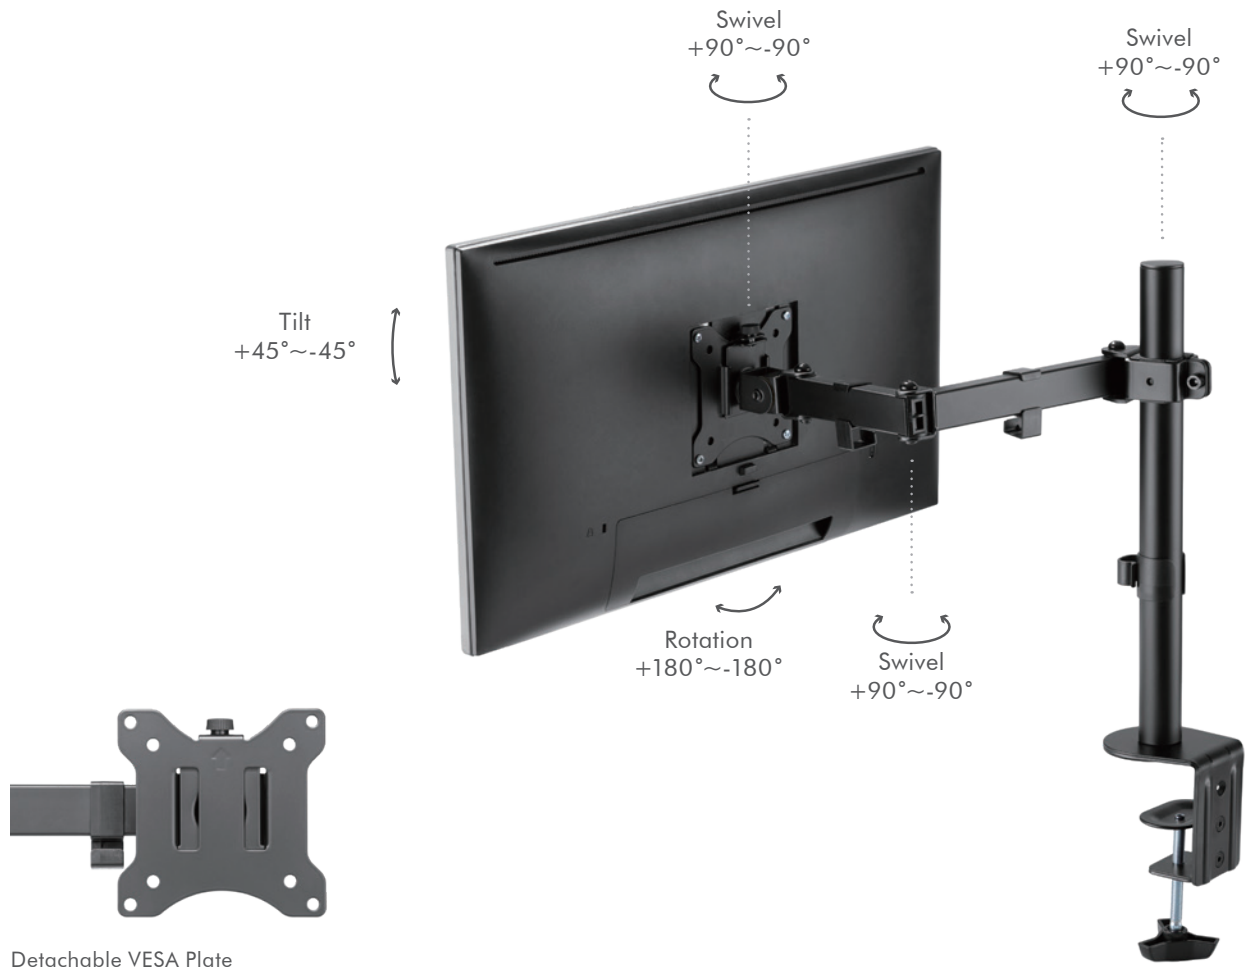

LogiLink®

Monitor Desk Mount
with Adjustable Arm
For 17"-32" Monitor

Art. No.: BP0097

The classic black monitor desk mount allows you to extend, tilt, rotate and swivel for the best viewing experience.

RoHS
compliant

*The specifications and pictures are subject to change without prior notice.
*All trade names referenced are the registered trademarks of their respective owners.

Made in China

LogiLink®

Monitor Desk Mount with Adjustable Arm

For 17"-32" Monitor

Art. No.: BP0097

Features:

- » Construction providing a sleek and elegant look, with maximum weight capacity of 8kg
- » Maximum arm extension length is 390mm, Tilt capacity: $-45^{\circ}\sim 45^{\circ}$, Swivel capacity: $-90^{\circ}\sim 90^{\circ}$ and Rotation capacity: $-180^{\circ}\sim 180^{\circ}$
- » Compatible with VESA 75x75mm, 100x100mm
- » Cable management keeps everything organized
- » Easy to install
- » Fit for 17"-32" Monitor

LogiLink®

Monitor Desk Mount with Adjustable Arm

For 17"-32" Monitor

Art. No.: BP0097

Specification:

Screen Size	17"-32"
Rated Load	8kg
VESA	75x75, 100x100
Arm Extension	390mm
Tilt	-45°~45°
Swivel	-90°~90°
Rotation	-180°~180°
Clamp Thickness	10-85mm
Color	Black
Dimensions	114 x 517 x 498mm