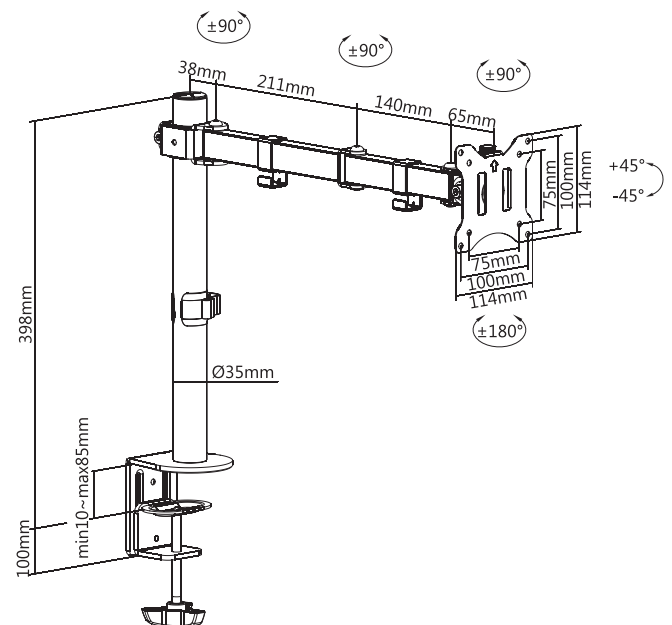

For 17"-32" Monitor

Art. No.: BP0097

Features:

- » Construction providing a sleek and elegant look, with maximum weight capacity of 8kg
- » Maximum arm extension length is 390mm, Tilt capacity: $-45^{\circ}\sim 45^{\circ}$, Swivel capacity: $-90^{\circ}\sim 90^{\circ}$ and Rotation capacity: $-180^{\circ}\sim 180^{\circ}$
- » Compatible with VESA 75x75mm, 100x100mm
- » Cable management keeps everything organized
- » Easy to install
- » Fit for 17"-32" Monitor

LogiLink®

Monitor Desk Mount with Adjustable Arm

For 17"-32" Monitor

Art. No.: BP0097

Specification:

Screen Size	17"-32"
Rated Load	8kg
VESA	75x75, 100x100
Arm Extension	390mm
Tilt	-45°~45°
Swivel	-90°~90°
Rotation	-180°~180°
Clamp Thickness	10-85mm
Color	Black
Dimensions	114 x 517 x 498mm

Package Contents:

- » 1 x Monitor Desk Mount
- » 1 x Screw Package
- » 1 x User Manual

Package Information:

- » Packing Dimension: 420 x 120 x 105mm
- » Packing Weight: 2.9kg
- » Carton Dimension: 420 x 120 x 105mm
- » Carton Q'ty: 1pcs
- » Carton Weight: 2.9kg