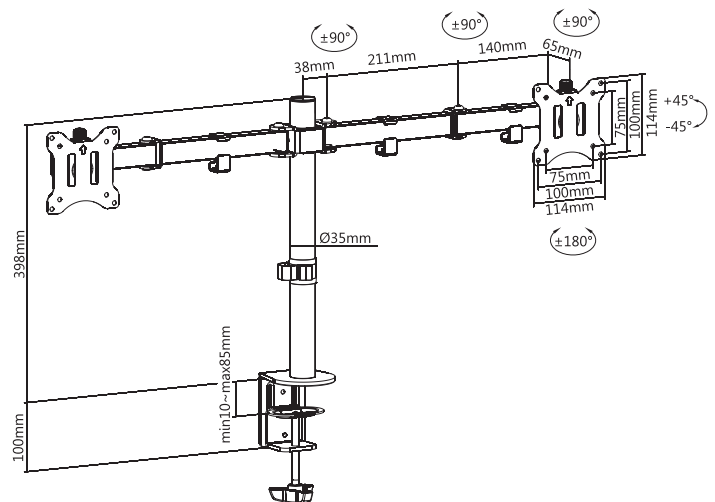

LogiLink®

Dual Monitor Desk Mount with Adjustable Arm

For 17"-32" Monitor

Art. No.: BP0098

Features:

- » Construction providing a sleek and elegant look, with maximum weight capacity of 8kg
- » Maximum arm extension length is 390mm, Tilt capacity: $-45^{\circ}\sim 45^{\circ}$, Swivel capacity: $-90^{\circ}\sim 90^{\circ}$ and Rotation capacity: $-180^{\circ}\sim 180^{\circ}$
- » Compatible with VESA 75x75mm, 100x100mm
- » Cable management keeps everything organized
- » Easy to install
- » Fit for 17"-32" Monitor

LogiLink®

Dual Monitor Desk Mount with Adjustable Arm

For 17"-32" Monitor

Art. No.: BP0098

Specification:

Screen Size	17"-32"
Rated Load	8kg
VESA	75x75, 100x100
Arm Extension	390mm
Tilt	-45°~45°
Swivel	-90°~90°
Rotation	-180°~180°
Clamp Thickness	10-85mm
Color	Black
Dimensions	893 x 127 x 498mm

Package Contents:

- » 1 x Dual Monitor Desk Mount
- » 1 x Screw Package
- » 1 x User Manual

Package Information:

- » Packing Dimension: 448 x 147 x 120mm
- » Packing Weight: 3.7kg
- » Carton Dimension: 448 x 147 x 120mm
- » Carton Q'ty: 1pcs
- » Carton Weight: 3.7kg