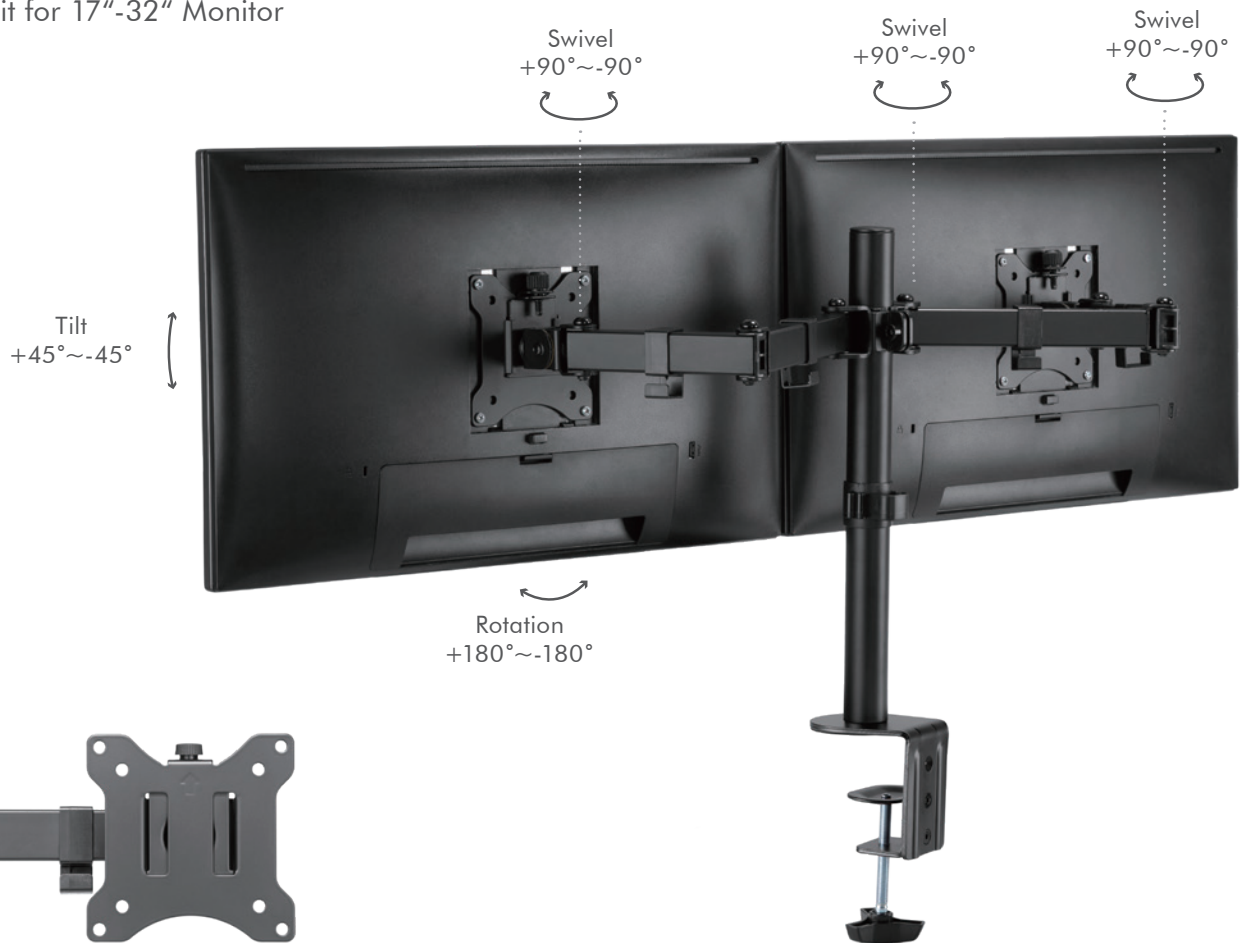

LogiLink®

Dual Monitor Desk Mount with Adjustable Arm

For 17"-32" Monitor

Art. No.: BP0098

Hold 2 monitors on 1 stand off the desktop, clearing up work space.
Also allows you to extend, tilt, rotate and swivel for the best viewing
experience.

LogiLink®

Dual Monitor Desk Mount with Adjustable Arm

For 17"-32" Monitor

Art. No.: BP0098

Features:

- » Construction providing a sleek and elegant look, with maximum weight capacity of 8kg
- » Maximum arm extension length is 390mm, Tilt capacity: $-45^{\circ}\sim 45^{\circ}$, Swivel capacity: $-90^{\circ}\sim 90^{\circ}$ and Rotation capacity: $-180^{\circ}\sim 180^{\circ}$
- » Compatible with VESA 75x75mm, 100x100mm
- » Cable management keeps everything organized
- » Easy to install
- » Fit for 17"-32" Monitor

Detachable VESA Plate

*The specifications and pictures are subject to change without prior notice.
*All trade names referenced are the registered trademarks of their respective owners.

Made in China

Best Connectivity

LogiLink®

Dual Monitor Desk Mount with Adjustable Arm

For 17"-32" Monitor

Art. No.: BP0098

Specification:

Screen Size	17"-32"
Rated Load	8kg
VESA	75x75, 100x100
Arm Extension	390mm
Tilt	-45°~45°
Swivel	-90°~90°
Rotation	-180°~180°
Clamp Thickness	10-85mm
Color	Black
Dimensions	893 x 127 x 498mm