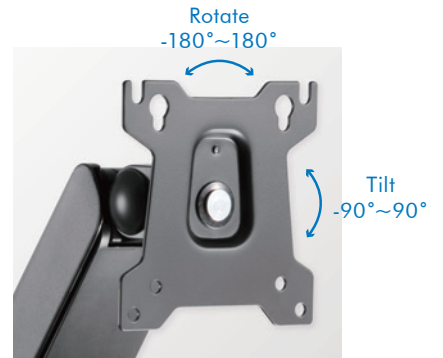

**180°
Tilt**

**360°
Rotation**

**Height
Adjustment**

**Rotating
Base**

**RoHS
compliant**

*The specifications and pictures are subject to change without prior notice.
*All trade names referenced are the registered trademarks of their respective owners.

LogiLink®

Touch Screen Monitor Desk Stand

For 17"-32" Monitor

Art. No.: BP0100

Quick and Easy Installation

Effortlessly mount your monitor using the Keyhole Pattern.

Solid VESA Plate

Fits 17"-32" touch screen monitors.

Built-in spring tension gauge for weight adjustment.

Gas spring to counterbalance the monitor weight.

Unique Rotating Base

Achieve maximum flexibility with uncompromising sturdiness.

Ergonomic Design

Height adjustment for the desired viewing angle.

Touch Screen Monitor Desk Stand

For 17"-32" Monitor

Art. No.: BP0100

Specification:

Screen Size	17"-32"
Rated Load	2-10kg
VESA	75x75, 100x100
Arm Extension	263mm
Tilt	-90°~90°
Swivel	-40°~40°
Rotation	-180°~180°
Color	Black
Dimensions	325 x 306 x 382mm