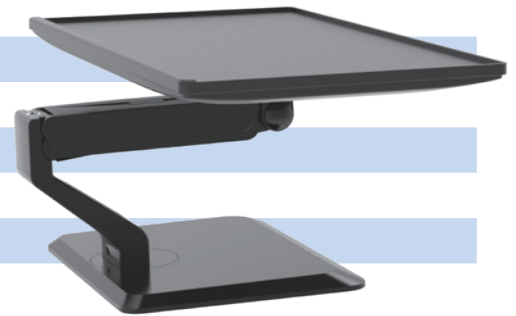

LogiLink®

Touch Screen Monitor Desk Stand

For 17"-32" Monitor

Art. No.: BP0100

Quick and Easy Installation

Effortlessly mount your monitor using the Keyhole Pattern.

Solid VESA Plate

Fits 17"-32" touch screen monitors.

Built-in spring tension gauge for weight adjustment.

Gas spring to counterbalance the monitor weight.

Unique Rotating Base

Achieve maximum flexibility with uncompromising sturdiness.

Ergonomic Design

Height adjustment for the desired viewing angle.

Touch Screen Monitor Desk Stand

For 17"-32" Monitor

Art. No.: BP0100

Specification:

Screen Size	17"-32"
Rated Load	2-10kg
VESA	75x75, 100x100
Arm Extension	263mm
Tilt	-90°~90°
Swivel	-40°~40°
Rotation	-180°~180°
Color	Black
Dimensions	325 x 306 x 382mm