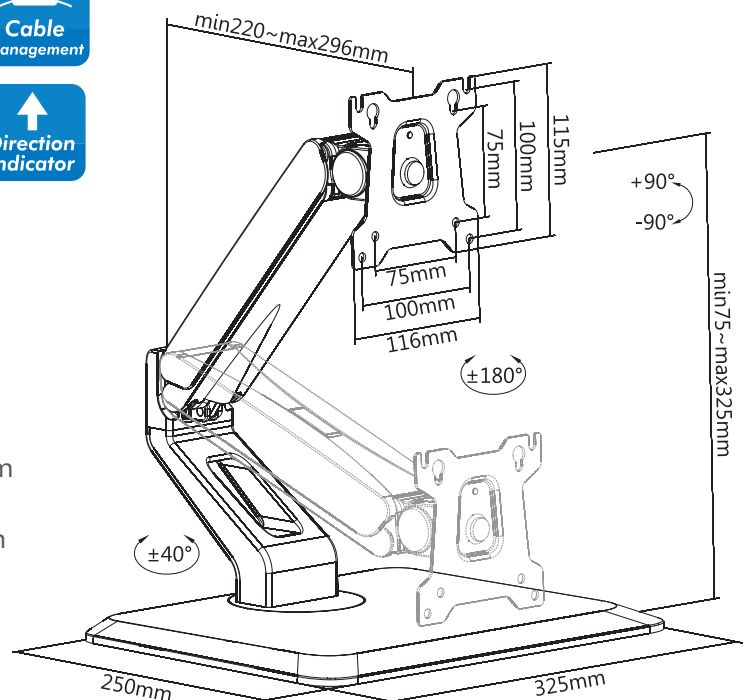

Built-in spring tension gauge for weight adjustment.

Gas spring to counterbalance the monitor weight.

Unique Rotating Base

Achieve maximum flexibility with uncompromising sturdiness.

Ergonomic Design

Height adjustment for the desired viewing angle.

Touch Screen Monitor Desk Stand

For 17"-32" Monitor

Art. No.: BP0100

Specification:

Screen Size	17"-32"
Rated Load	2-10kg
VESA	75x75, 100x100
Arm Extension	263mm
Tilt	-90°~90°
Swivel	-40°~40°
Rotation	-180°~180°
Color	Black
Dimensions	325 x 306 x 382mm

Package Contents:

- » 1 x Touch Screen Monitor Stand
- » 1 x Screw Package
- » 1 x User Manual

Package Information:

- » Packing Dimension: 395 x 285 x 112mm
- » Packing Weight: 4.6kg
- » Carton Dimension: 590 x 410 x 245mm
- » Carton Q'ty: 4pcs
- » Carton Weight: 19.4kg