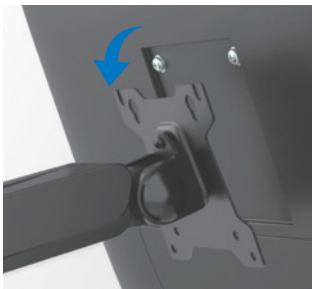

**180°
Tilt**

**360°
Rotation**

**Height
Adjustment**

**Rotating
Base**

**RoHS
compliant**

*The specifications and pictures are subject to change without prior notice.
*All trade names referenced are the registered trademarks of their respective owners.

LogiLink®

Touch Screen Monitor Desk Stand

For 17"-32" Monitor

Art. No.: BP0100

Quick and Easy Installation

Effortlessly mount your monitor using the Keyhole Pattern.

Solid VESA Plate

Fits 17"-32" touch screen monitors.

Built-in spring tension gauge for weight adjustment.

Gas spring to counterbalance the monitor weight.

Unique Rotating Base

Achieve maximum flexibility with uncompromising sturdiness.

Ergonomic Design

Height adjustment for the desired viewing angle.