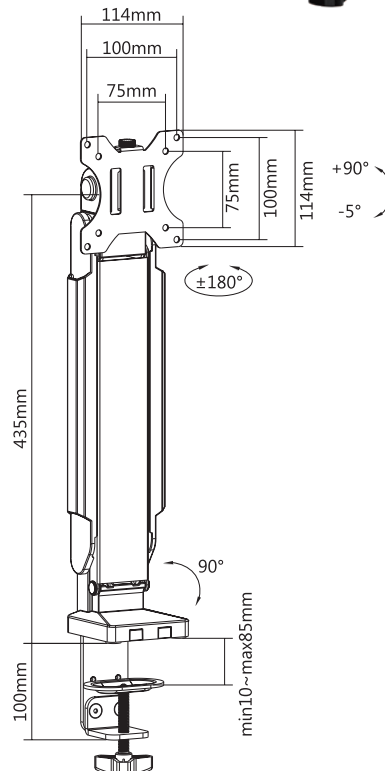

## Space-Saving Monitor Desk Mount

For 17"-32" Flat/Curved Monitors

Art. No.: BP0101

### Specification:

Screen Size	17"-32"
Rated Load	8kg
VESA	75x75, 100x100
Tilt	-5°~90°
Rotation	-180°~180°
Clamp Thickness	10-85mm
Color	Black
Dimensions	114 x 92 x 615mm

### Package Information:

- » Packing Dimension: 525 x 148 x 123mm
- » Packing Weight: 3.22kg
- » Carton Dimension: 540 x 320 x 390mm
- » Carton Q'ty: 6pcs
- » Carton Weight: 20.2kg

\*The specifications and pictures are subject to change without prior notice.  
\*All trade names referenced are the registered trademarks of their respective owners.