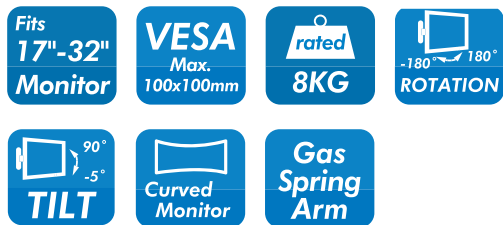

## Space-Saving Monitor Desk Mount

For 17"-32" Flat/Curved Monitors

Art. No.: BP0101

### Specification:

Screen Size	17"-32"
Rated Load	8kg
VESA	75x75, 100x100
Tilt	-5°~90°
Rotation	-180°~180°
Clamp Thickness	10-85mm
Color	Black
Dimensions	114 x 92 x 615mm