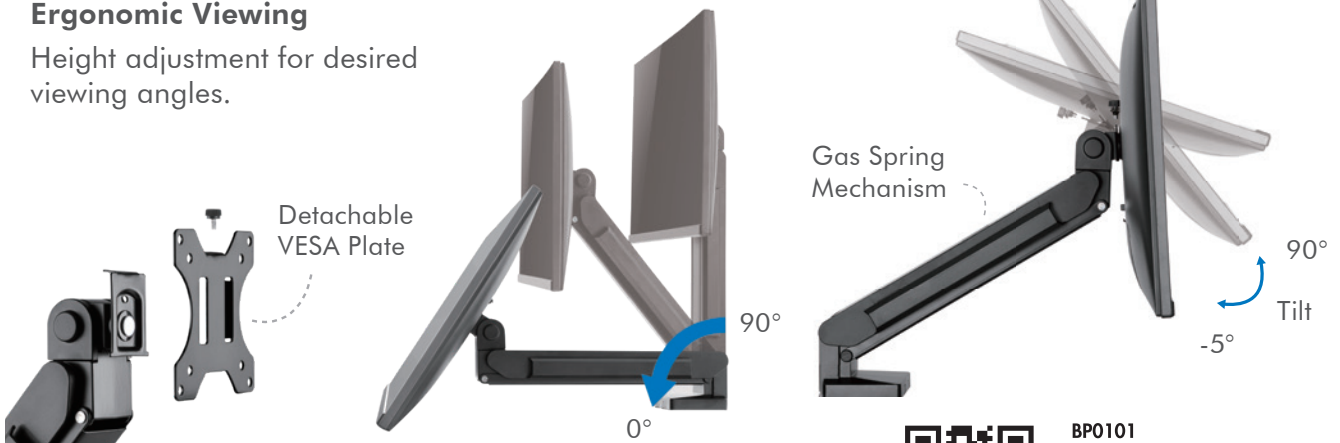

*The specifications and pictures are subject to change without prior notice.
*All trade names referenced are the registered trademarks of their respective owners.

Made in China

Best Connectivity