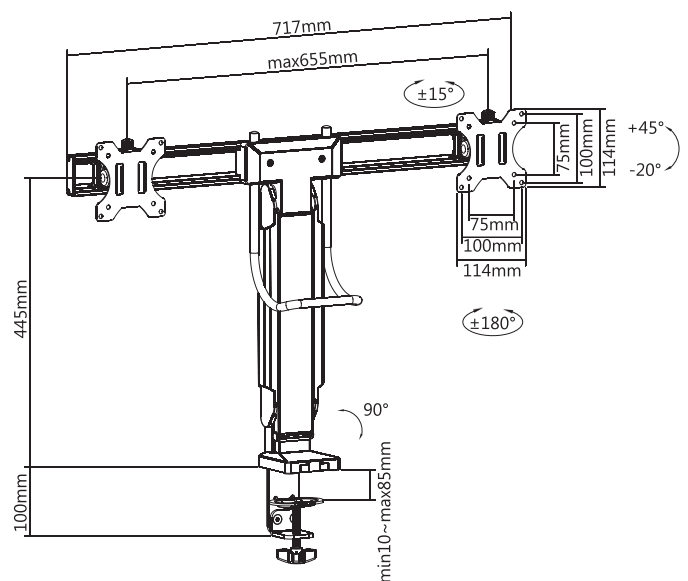

Lateral Movement

Lateral shift bracket allows for desired left and right viewing angles.

RoHS compliant

*The specifications and pictures are subject to change without prior notice.
*All trade names referenced are the registered trademarks of their respective owners.

Best Connectivity

LogiLink®

Space-Saving Dual Monitor Desk Mount

For 17"-27" Flat/Curved Monitors

Art. No.: BP0102

Specification:

Screen Size	17"-27"
Rated Load	6.5kg
VESA	75x75, 100x100
Tilt	-20°~45°
Swivel	-15°~15°
Rotation	-180°~180°
Clamp Thickness	10-85mm
Color	Black
Dimensions	717 x 128 x 628mm

Package Contents:

- » 1 x Monitor Desk Mount
- » 1 x Screw Package
- » 1 x User Manual

Package Information:

- » Packing Dimension: 773 x 275 x 103mm
- » Packing Weight: 5.56kg
- » Carton Dimension: 790 x 295 x 440mm
- » Carton Q'ty: 4pcs
- » Carton Weight: 23.24kg