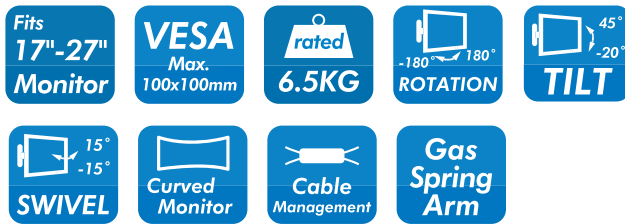

Lateral Movement

Lateral shift bracket allows for desired left and right viewing angles.

RoHS compliant

*The specifications and pictures are subject to change without prior notice.
*All trade names referenced are the registered trademarks of their respective owners.

Best Connectivity

LogiLink®

Space-Saving Dual Monitor Desk Mount

For 17"-27" Flat/Curved Monitors

Art. No.: BP0102

Specification:

Screen Size	17"-27"
Rated Load	6.5kg
VESA	75x75, 100x100
Tilt	-20°~45°
Swivel	-15°~15°
Rotation	-180°~180°
Clamp Thickness	10-85mm
Color	Black
Dimensions	717 x 128 x 628mm