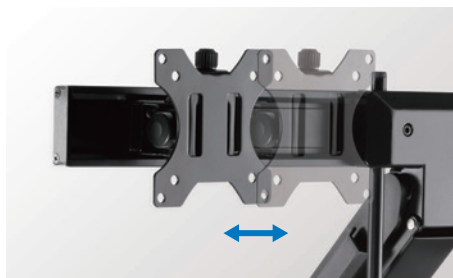

For 17"-27" Flat/Curved Monitors

Art. No.: BP0102

Space-Saving Design

Fits 17"-27" monitors, folding up flatly against a wall to free up more space on your desk.

Smooth Manual Adjustability

Convenient handle for desired height adjustment.

Lateral Movement

Lateral shift bracket allows for desired left and right viewing angles.

RoHS compliant

*The specifications and pictures are subject to change without prior notice.
*All trade names referenced are the registered trademarks of their respective owners.

Best Connectivity

LogiLink®

Space-Saving Dual Monitor Desk Mount

For 17"-27" Flat/Curved Monitors

Art. No.: BP0102

Specification:

Screen Size	17"-27"
Rated Load	6.5kg
VESA	75x75, 100x100
Tilt	-20°~45°
Swivel	-15°~15°
Rotation	-180°~180°
Clamp Thickness	10-85mm
Color	Black
Dimensions	717 x 128 x 628mm