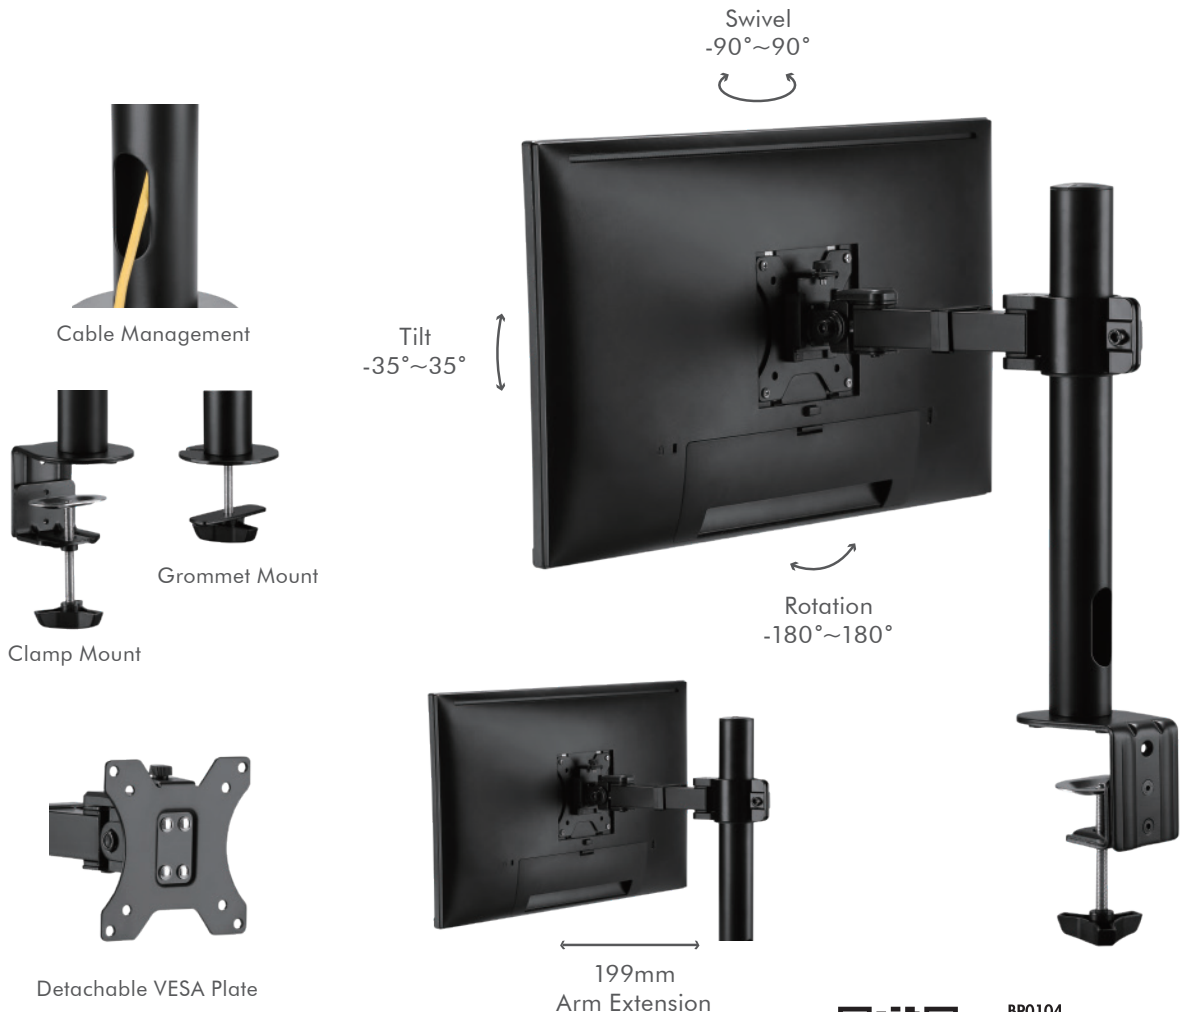

LogiLink®

Monitor Desk Mount with Adjustable Arm

For 17"-32" Monitor

Art. No.: BP0104

The elegant monitor desk mount allows you to extend, tilt and swivel for the best viewing of your screen. Also include in-arm cable clip routes cables, keeping everything organized.

RoHS
compliant

*The specifications and pictures are subject to change without prior notice.
*All trade names referenced are the registered trademarks of their respective owners.

Made in China

LogiLink®

Monitor Desk Mount with Adjustable Arm

For 17"-32" Monitor

Art. No.: BP0104

Features:

- » Steel construction providing a sleek and elegant look, with maximum weight capacity of 9kg
- » Height adjustable up to 405mm, with 199mm arm extension, Tilt capacity: $-35^{\circ}\sim 35^{\circ}$, Swivel capacity: $-90^{\circ}\sim 90^{\circ}$ and Rotation capacity: $-180^{\circ}\sim 180^{\circ}$
- » Compatible with VESA 75x75mm, 100x100mm
- » Easy cable management keeps everything organized
- » Two Mounting Options: both desk clamp and grommet are included
- » Fit for 17"-32" LCD Monitor

LogiLink®

Monitor Desk Mount with Adjustable Arm

For 17"-32" Monitor

Art. No.: BP0104

Specification:

Screen Size	17"-32"
Material	Steel
Rated Load	9kg
VESA	75x75, 100x100
Tilt	-35°~35°
Swivel	-90°~90°
Rotation	-180°~180°
Pole Height	405mm
Arm Extension	199mm
Clamp Thickness	Clamp:10-88mm, Grommet:10-75mm
Color	Black
Dimensions	114 x 333 x 556mm