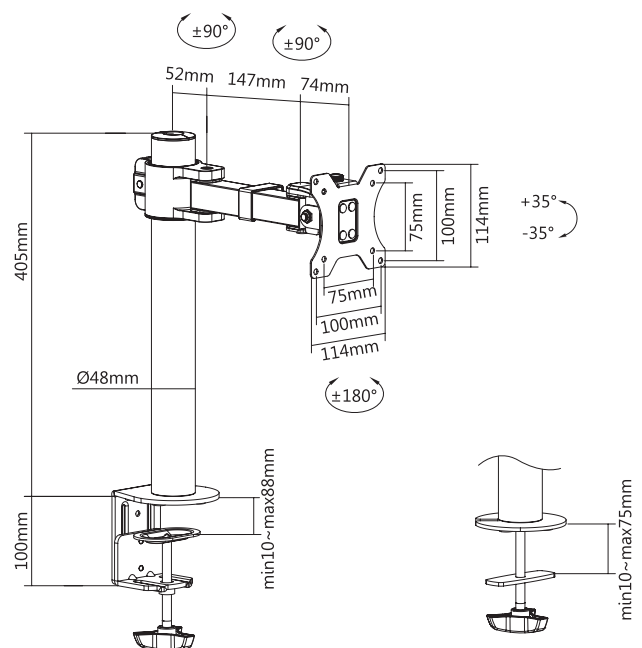

For 17"-32" Monitor

Art. No.: BP0104

Features:

- » Steel construction providing a sleek and elegant look, with maximum weight capacity of 9kg
- » Height adjustable up to 405mm, with 199mm arm extension, Tilt capacity: $-35^{\circ}\sim 35^{\circ}$, Swivel capacity: $-90^{\circ}\sim 90^{\circ}$ and Rotation capacity: $-180^{\circ}\sim 180^{\circ}$
- » Compatible with VESA 75x75mm, 100x100mm
- » Easy cable management keeps everything organized
- » Two Mounting Options: both desk clamp and grommet are included
- » Fit for 17"-32" LCD Monitor

LogiLink®

Monitor Desk Mount with Adjustable Arm

For 17"-32" Monitor

Art. No.: BP0104

Specification:

Screen Size	17"-32"
Material	Steel
Rated Load	9kg
VESA	75x75, 100x100
Tilt	-35°~35°
Swivel	-90°~90°
Rotation	-180°~180°
Pole Height	405mm
Arm Extension	199mm
Clamp Thickness	Clamp:10-88mm, Grommet:10-75mm
Color	Black
Dimensions	114 x 333 x 556mm

Package Contents:

- » 1 x Monitor Desk Mount
- » 1 x Screw Package
- » 1 x User Manual

Package Information:

- » Packing Dimension: 445 x 215 x 125mm
- » Packing Weight: 3.82kg
- » Carton Dimension: 460 x 450 x 395mm
- » Carton Q'ty: 6pcs
- » Carton Weight: 24kg