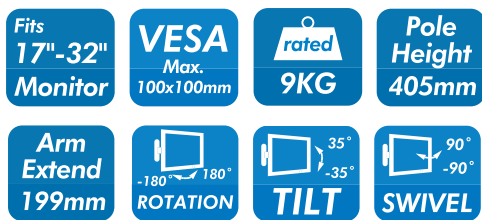

For 17"-32" Monitor

Art. No.: BP0104

Features:

- » Steel construction providing a sleek and elegant look, with maximum weight capacity of 9kg
- » Height adjustable up to 405mm, with 199mm arm extension, Tilt capacity: $-35^{\circ}\sim 35^{\circ}$, Swivel capacity: $-90^{\circ}\sim 90^{\circ}$ and Rotation capacity: $-180^{\circ}\sim 180^{\circ}$
- » Compatible with VESA 75x75mm, 100x100mm
- » Easy cable management keeps everything organized
- » Two Mounting Options: both desk clamp and grommet are included
- » Fit for 17"-32" LCD Monitor

LogiLink®

Monitor Desk Mount with Adjustable Arm

For 17"-32" Monitor

Art. No.: BP0104

Specification:

Screen Size	17"-32"
Material	Steel
Rated Load	9kg
VESA	75x75, 100x100
Tilt	-35°~35°
Swivel	-90°~90°
Rotation	-180°~180°
Pole Height	405mm
Arm Extension	199mm
Clamp Thickness	Clamp:10-88mm, Grommet:10-75mm
Color	Black
Dimensions	114 x 333 x 556mm

Package Contents:

- » 1 x Monitor Desk Mount
- » 1 x Screw Package
- » 1 x User Manual

Package Information:

- » Packing Dimension: 445 x 215 x 125mm
- » Packing Weight: 3.82kg
- » Carton Dimension: 460 x 450 x 395mm
- » Carton Q'ty: 6pcs
- » Carton Weight: 24kg