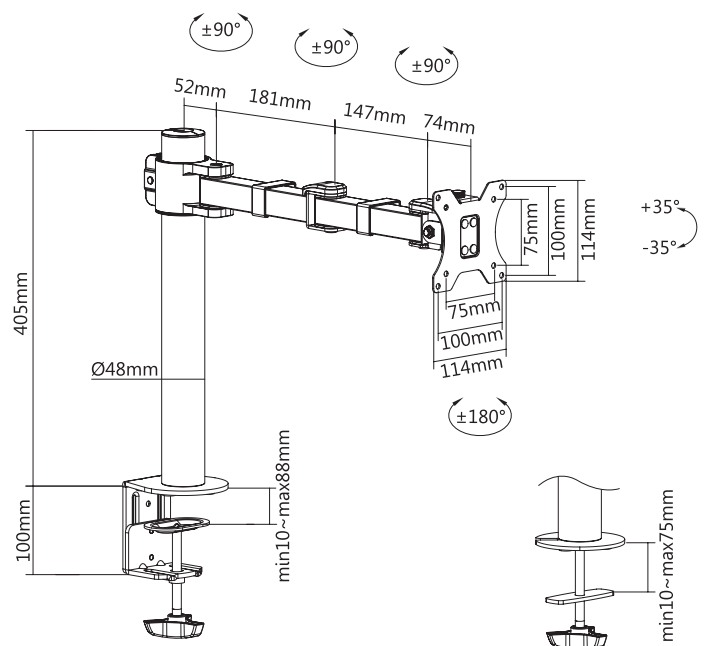

Art. No.: BP0105

Features:

- » Steel construction providing a sleek and elegant look, with maximum weight capacity of 9kg
- » Height adjustable up to 405mm, with 380mm arm extension, Tilt capacity: $-35^{\circ}\sim 35^{\circ}$, Swivel capacity: $-90^{\circ}\sim 90^{\circ}$ and Rotation capacity: $-180^{\circ}\sim 180^{\circ}$
- » Compatible with VESA 75x75mm, 100x100mm
- » Easy cable management keeps everything organized
- » Two Mounting Options: both desk clamp and grommet are included
- » Fit for 17"-32" LCD Monitor

LogiLink®

Monitor Desk Mount with Adjustable Arm

For 17"-32" Monitor

Art. No.: BP0105

Specification:

| | |
|-----------------|--------------------------------|
| Screen Size | 17"-32" |
| Material | Steel |
| Rated Load | 9kg |
| VESA | 75x75, 100x100 |
| Tilt | -35°~35° |
| Swivel | -90°~90° |
| Rotation | -180°~180° |
| Pole Height | 405mm |
| Arm Extension | 380mm |
| Clamp Thickness | Clamp:10-88mm, Grommet:10-75mm |
| Color | Black |
| Dimensions | 114 x 514 x 556mm |

Package Contents:

- » 1 x Monitor Desk Mount
- » 1 x Screw Package
- » 1 x User Manual

Package Information:

- » Packing Dimension: 445 x 215 x 125mm
- » Packing Weight: 4.1kg
- » Carton Dimension: 460 x 450 x 395mm
- » Carton Q'ty: 6pcs
- » Carton Weight: 26.1kg