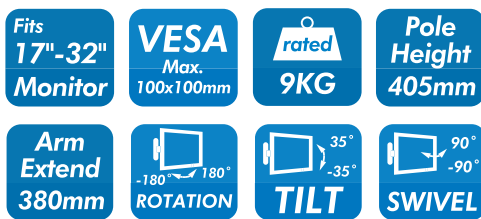

Art. No.: BP0105

Features:

- » Steel construction providing a sleek and elegant look, with maximum weight capacity of 9kg
- » Height adjustable up to 405mm, with 380mm arm extension, Tilt capacity: $-35^{\circ}\sim 35^{\circ}$, Swivel capacity: $-90^{\circ}\sim 90^{\circ}$ and Rotation capacity: $-180^{\circ}\sim 180^{\circ}$
- » Compatible with VESA 75x75mm, 100x100mm
- » Easy cable management keeps everything organized
- » Two Mounting Options: both desk clamp and grommet are included
- » Fit for 17"-32" LCD Monitor

LogiLink®

Monitor Desk Mount with Adjustable Arm

For 17"-32" Monitor

Art. No.: BP0105

Specification:

| | |
|-----------------|--------------------------------|
| Screen Size | 17"-32" |
| Material | Steel |
| Rated Load | 9kg |
| VESA | 75x75, 100x100 |
| Tilt | -35°~35° |
| Swivel | -90°~90° |
| Rotation | -180°~180° |
| Pole Height | 405mm |
| Arm Extension | 380mm |
| Clamp Thickness | Clamp:10-88mm, Grommet:10-75mm |
| Color | Black |
| Dimensions | 114 x 514 x 556mm |

Package Contents:

- » 1 x Monitor Desk Mount
- » 1 x Screw Package
- » 1 x User Manual

Package Information:

- » Packing Dimension: 445 x 215 x 125mm
- » Packing Weight: 4.1kg
- » Carton Dimension: 460 x 450 x 395mm
- » Carton Q'ty: 6pcs
- » Carton Weight: 26.1kg