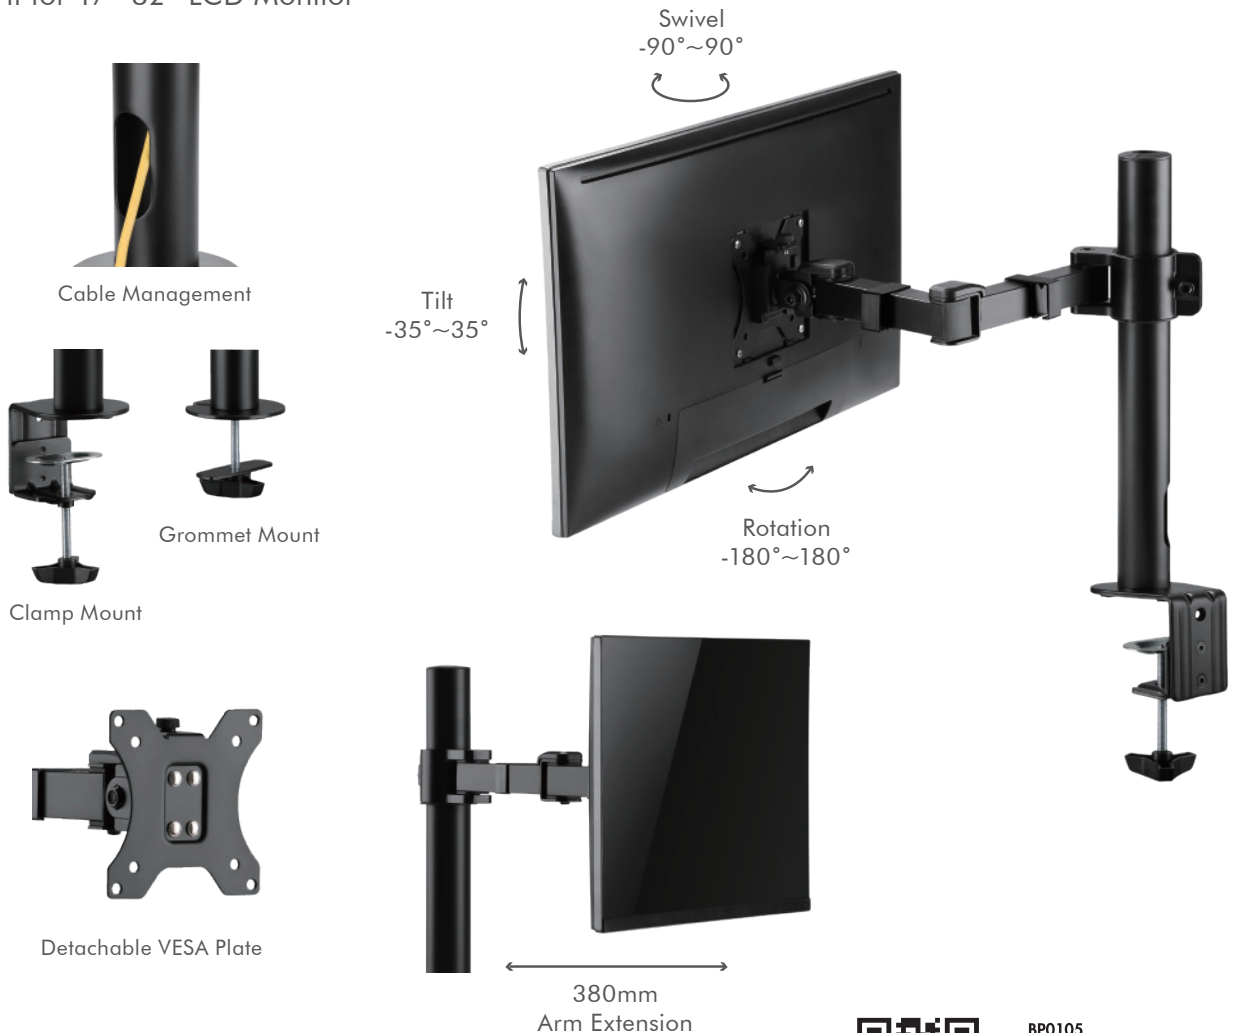

LogiLink®

Monitor Desk Mount with Adjustable Arm

For 17"-32" Monitor

Art. No.: BP0105

The elegant monitor desk mount allows you to extend, tilt and swivel for the best viewing of your screen. Also include in-arm cable clip routes cables, keeping everything organized.

RoHS
compliant

*The specifications and pictures are subject to change without prior notice.
*All trade names referenced are the registered trademarks of their respective owners.

LogiLink®

Monitor Desk Mount with Adjustable Arm For 17"-32" Monitor

Art. No.: BP0105

Features:

- » Steel construction providing a sleek and elegant look, with maximum weight capacity of 9kg
- » Height adjustable up to 405mm, with 380mm arm extension, Tilt capacity: $-35^{\circ}\sim 35^{\circ}$, Swivel capacity: $-90^{\circ}\sim 90^{\circ}$ and Rotation capacity: $-180^{\circ}\sim 180^{\circ}$
- » Compatible with VESA 75x75mm, 100x100mm
- » Easy cable management keeps everything organized
- » Two Mounting Options: both desk clamp and grommet are included
- » Fit for 17"-32" LCD Monitor

LogiLink®

Monitor Desk Mount with Adjustable Arm

For 17"-32" Monitor

Art. No.: BP0105

Specification:

| | |
|-----------------|--------------------------------|
| Screen Size | 17"-32" |
| Material | Steel |
| Rated Load | 9kg |
| VESA | 75x75, 100x100 |
| Tilt | -35°~35° |
| Swivel | -90°~90° |
| Rotation | -180°~180° |
| Pole Height | 405mm |
| Arm Extension | 380mm |
| Clamp Thickness | Clamp:10-88mm, Grommet:10-75mm |
| Color | Black |
| Dimensions | 114 x 514 x 556mm |