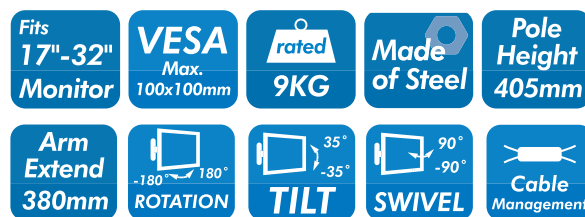

For 17"-32" Monitor

Art. No.: BP0106

Features:

- » Steel construction providing a sleek and elegant look, with maximum weight capacity of 9kg
- » Height adjustable up to 405mm, with 380mm arm extension, Tilt capacity: $-35^{\circ}\sim 35^{\circ}$, Swivel capacity: $-90^{\circ}\sim 90^{\circ}$ and Rotation capacity: $-180^{\circ}\sim 180^{\circ}$
- » Compatible with VESA 75x75mm, 100x100mm
- » Easy cable management keeps everything organized
- » Two Mounting Options: both desk clamp and grommet are included
- » Fit for 17"-32" LCD Monitor

Dual-Monitor Desk Mount with Adjustable Arm

For 17"-32" Monitor

Art. No.: BP0106

Specification:

Screen Size	17"-32"
Material	Steel
Rated Load	9kg
VESA	75x75, 100x100
Tilt	-35°~35°
Swivel	-90°~90°
Rotation	-180°~180°
Pole Height	405mm
Arm Extension	380mm
Clamp Thickness	Clamp:10-88mm, Grommet:10-75mm
Color	Black
Dimensions	874 x 134 x 556mm