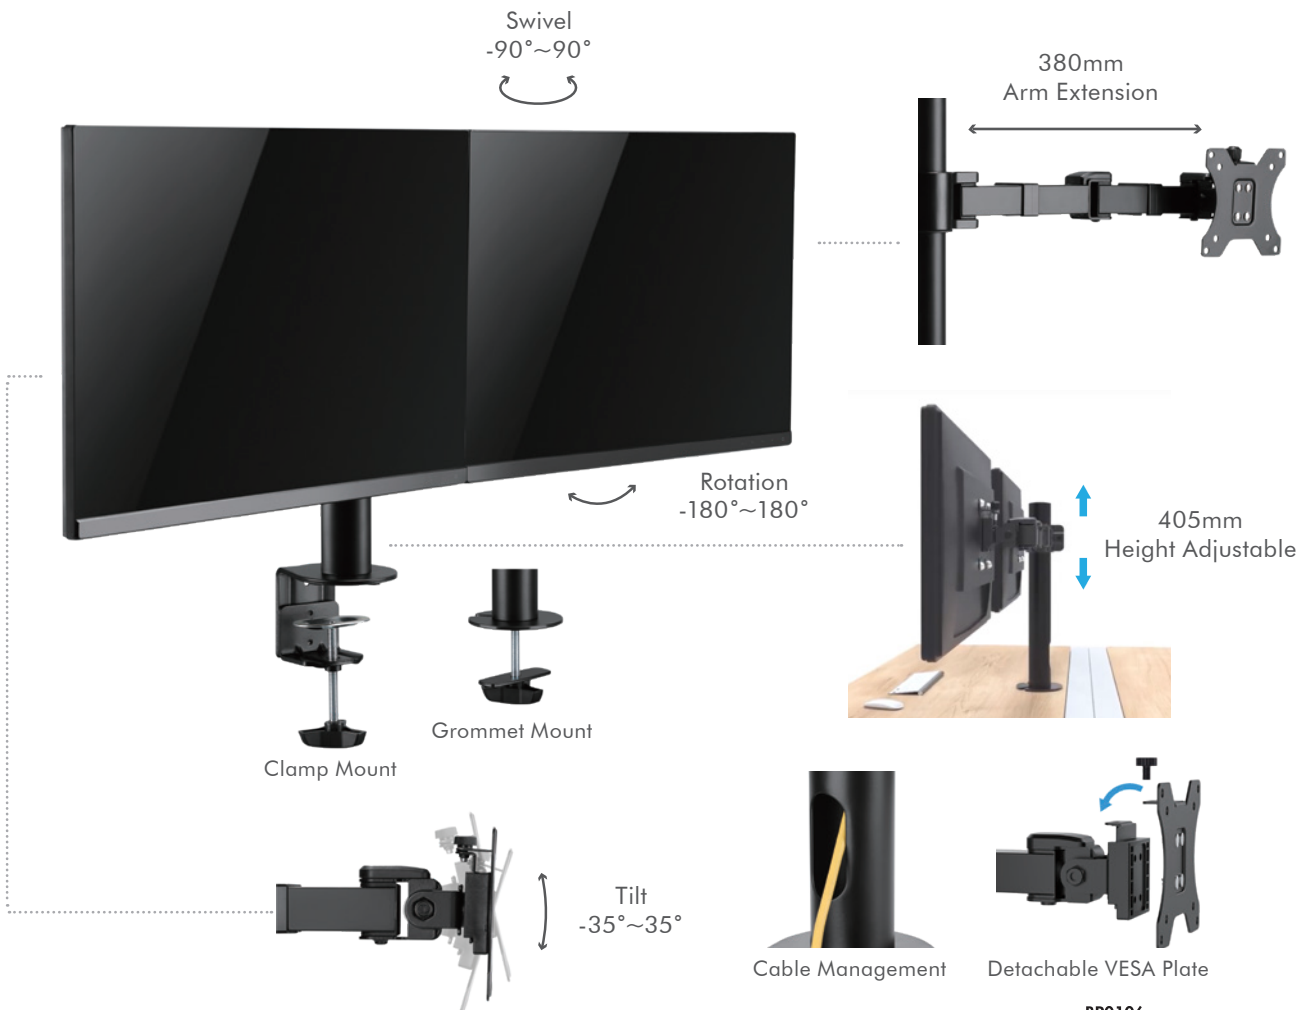

LogiLink®

Dual-Monitor Desk Mount
with Adjustable Arm
For 17"-32" Monitor

Art. No.: BP0106

The elegant monitor desk mount allows you to extend, tilt and swivel for the best viewing of your screen. Also include in-arm cable clip routes cables, keeping everything organized.

RoHS
compliant

*The specifications and pictures are subject to change without prior notice.
*All trade names referenced are the registered trademarks of their respective owners.

LogiLink®

Dual-Monitor Desk Mount with Adjustable Arm

For 17"-32" Monitor

Art. No.: BP0106

Features:

- » Steel construction providing a sleek and elegant look, with maximum weight capacity of 9kg
- » Height adjustable up to 405mm, with 380mm arm extension, Tilt capacity: $-35^{\circ}\sim 35^{\circ}$, Swivel capacity: $-90^{\circ}\sim 90^{\circ}$ and Rotation capacity: $-180^{\circ}\sim 180^{\circ}$
- » Compatible with VESA 75x75mm, 100x100mm
- » Easy cable management keeps everything organized
- » Two Mounting Options: both desk clamp and grommet are included
- » Fit for 17"-32" LCD Monitor

Dual-Monitor Desk Mount with Adjustable Arm

For 17"-32" Monitor

Art. No.: BP0106

Specification:

Screen Size	17"-32"
Material	Steel
Rated Load	9kg
VESA	75x75, 100x100
Tilt	-35°~35°
Swivel	-90°~90°
Rotation	-180°~180°
Pole Height	405mm
Arm Extension	380mm
Clamp Thickness	Clamp:10-88mm, Grommet:10-75mm
Color	Black
Dimensions	874 x 134 x 556mm