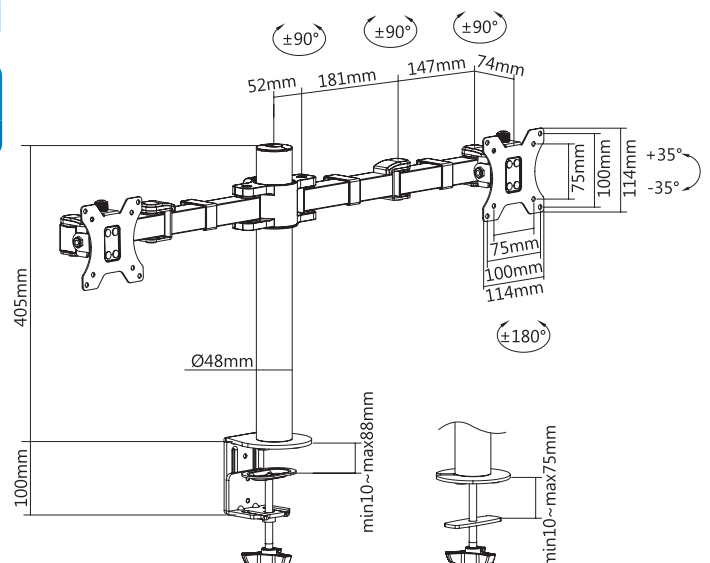

For 17"-32" Monitor

Art. No.: BP0106

Features:

- » Steel construction providing a sleek and elegant look, with maximum weight capacity of 9kg
- » Height adjustable up to 405mm, with 380mm arm extension, Tilt capacity: $-35^{\circ}\sim 35^{\circ}$, Swivel capacity: $-90^{\circ}\sim 90^{\circ}$ and Rotation capacity: $-180^{\circ}\sim 180^{\circ}$
- » Compatible with VESA 75x75mm, 100x100mm
- » Easy cable management keeps everything organized
- » Two Mounting Options: both desk clamp and grommet are included
- » Fit for 17"-32" LCD Monitor

Dual-Monitor Desk Mount with Adjustable Arm

For 17"-32" Monitor

Art. No.: BP0106

Specification:

Screen Size	17"-32"
Material	Steel
Rated Load	9kg
VESA	75x75, 100x100
Tilt	-35°~35°
Swivel	-90°~90°
Rotation	-180°~180°
Pole Height	405mm
Arm Extension	380mm
Clamp Thickness	Clamp:10-88mm, Grommet:10-75mm
Color	Black
Dimensions	874 x 134 x 556mm

Package Contents:

- » 1 x Monitor Desk Mount
- » 1 x Screw Package
- » 1 x User Manual

Package Information:

- » Packing Dimension: 449 x 263 x 123mm
- » Packing Weight: 5kg
- » Carton Dimension: 545 x 465 x 265mm
- » Carton Q'ty: 4pcs
- » Carton Weight: 21.7kg